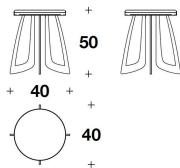

VERSACE HOME
coffee & side tables
VT1 TRYPTIQUE

DESCRIZIONE TECNICA / TECHNICAL DESCRIPTION

STRUTTURA Struttura in acciaio, due gambe finitura Light Gold e una gamba finitura nero lucido

Logo Medusa 3D Metal e borchie metalliche finitura Light Gold

Steel profile with Light Gold finishing

N.B. Each stone, being a natural product, is a one-of-a-kind piece and can therefore exhibit colour and structural differences

TCV (24)
 SIDE TABLE
 Ø 40x50H.cm
 Ø 15 3/4x19 3/4H."

TCV (23)
 BIG : COFFEE TABLE
 Ø 100x30H.cm
 Ø 39 1/3x11 3/4H."

TCV (22)
 COFFEE TABLE
 Ø 60x40H.cm
 Ø 23 2/3x15 3/4H."

Note