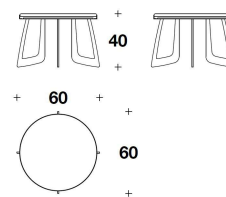

Steel profile with Light Gold finishing

N.B. Each stone, being a natural product, is a one-of-a-kind piece and can therefore exhibit colour and structural differences

TCV (24)
 SIDE TABLE
 Ø 40x50H.cm
 Ø 15 3/4x19 3/4H."

TCV (23)
 BIG : COFFEE TABLE
 Ø 100x30H.cm
 Ø 39 1/3x11 3/4H."

TCV (22)
 COFFEE TABLE
 Ø 60x40H.cm
 Ø 23 2/3x15 3/4H."

Note