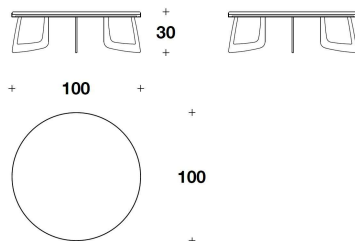

Steel profile with Light Gold finishing

N.B. Each stone, being a natural product, is a one-of-a-kind piece and can therefore exhibit colour and structural differences

TCV (24)
 SIDE TABLE
 Ø 40x50H.cm
 Ø 15 3/4x19 3/4H."

TCV (23)
 BIG : COFFEE TABLE
 Ø 100x30H.cm
 Ø 39 1/3x11 3/4H."

TCV (22)
 COFFEE TABLE
 Ø 60x40H.cm
 Ø 23 2/3x15 3/4H."

Note