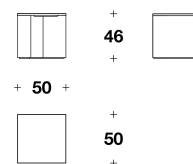

**LUXENCE LUXURY LIVING**  
**Seido coffee-side tables**  
**VOLO UP**

LYC (32)  
 COFFEE TABLE  
 50x50x30H.cm  
 19 3/4x19 3/4x11 3/4H."

LYC (31)  
 COFFEE TABLE  
 90x90x30H. cm  
 35 1/3x35 1/3x11 3/4H. "

LYC (33)  
 SIDE TABLE  
 50x50x46H.cm  
 19 3/4x19 3/4x18H."

**Note**