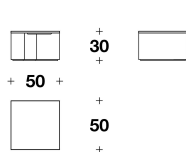

**LUXENCE LUXURY LIVING**  
**Seido coffee-side tables**  
**VOLO UP**

LYC (32)  
 COFFEE TABLE  
 50x50x30H.cm  
 19 3/4x19 3/4x11 3/4H."

LYC (31)  
 COFFEE TABLE  
 90x90x30H. cm  
 35 1/3x35 1/3x11 3/4H. "

LYC (33)  
 SIDE TABLE  
 50x50x46H.cm  
 19 3/4x19 3/4x18H."

**Note**