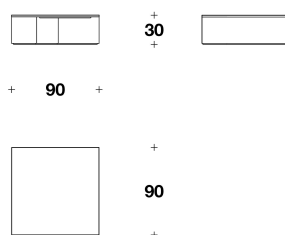

**LUXENCE LUXURY LIVING**  
**Seido coffee-side tables**  
**VOLO UP**

LYC (32)  
 COFFEE TABLE  
 50x50x30H.cm  
 19 3/4x19 3/4x11 3/4H."

LYC (31)  
 COFFEE TABLE  
 90x90x30H. cm  
 35 1/3x35 1/3x11 3/4H. "

LYC (33)  
 SIDE TABLE  
 50x50x46H.cm  
 19 3/4x19 3/4x18H."

**Note**