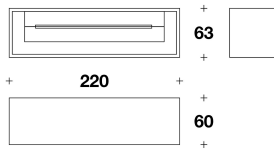

LUXENCE LUXURY LIVING
Seido chest of drawers
VOLO

LLM (23E)
CASSETTIERA-LOW CABINET / CHEST
OF DRAWES-LOW CABINET
220x60x60H.cm
86 2/3x23 2/3x23 2/3H."

Note