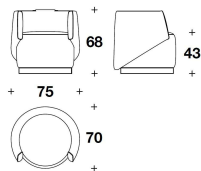

VIRTUS RUNWAY

VRT (POL02)

OCCASIONAL CHAIR : POLTRONA /

ARMCHAIR

75x70x68H. - H.S.43cm

29 2/3x27 2/3x26 2/3H. - H.S.17"

**Note**

**VERSACE HOME**  
**sofa & armchairs**  
**VIRTUS occasional chair**