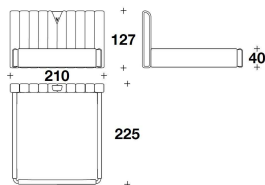

COVER Not removable fabric or leather

FEET Black lacquered solid wood

VRT (LE160)
QUEEN USA : LETTO PER MATERASSO /
BED FOR MATTRESS
160x200 - 180x225x127H. - H.B.60cm
63x78 2/3 - 71x88 2/3x50H. - H.B.23 2/3"

VRT (LE180)
KING USA : LETTO PER MATERASSO /
BED FOR MATTRESS
180x200 - 210x225x127H. - H.B.60cm
71x78 2/3 - 82 2/3x88 2/3x50H. - H.B.23 2/3"

VRT (LE7)
ROYAL KING USA : LETTO PER
MATERASSO / BED FOR MATTRESS
200x200 - 252x225x127H. - H.B.60cm
78 2/3x78 2/3 - 99 1/3x88 2/3x50H. -
H.B.23 2/3"