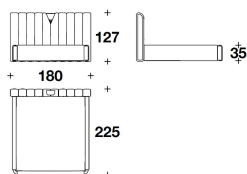

COVER Not removable fabric or leather

FEET Black lacquered solid wood

VRT (LE160)
QUEEN USA : LETTO PER MATERASSO /
BED FOR MATTRESS
160x200 - 180x225x127H. - H.B.60cm
63x78 2/3 - 71x88 2/3x50H. - H.B.23 2/3"

VRT (LE180)
KING USA : LETTO PER MATERASSO /
BED FOR MATTRESS
180x200 - 210x225x127H. - H.B.60cm
71x78 2/3 - 82 2/3x88 2/3x50H. - H.B.23 2/3"

VRT (LE7)
ROYAL KING USA : LETTO PER
MATERASSO / BED FOR MATTRESS
200x200 - 252x225x127H. - H.B.60cm
78 2/3x78 2/3 - 99 1/3x88 2/3x50H. -
H.B.23 2/3"