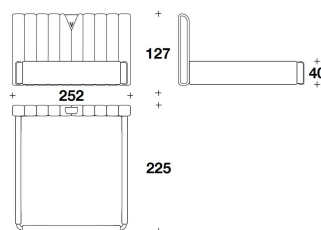

COVER Not removable fabric or leather

FEET Black lacquered solid wood

VRT (LE160)
QUEEN USA : LETTO PER MATERASSO /
BED FOR MATTRESS
160x200 - 180x225x127H. - H.B.60cm
63x78 2/3 - 71x88 2/3x50H. - H.B.23 2/3"

VRT (LE180)
KING USA : LETTO PER MATERASSO /
BED FOR MATTRESS
180x200 - 210x225x127H. - H.B.60cm
71x78 2/3 - 82 2/3x88 2/3x50H. - H.B.23 2/3"

VRT (LE7)
ROYAL KING USA : LETTO PER
MATERASSO / BED FOR MATTRESS
200x200 - 252x225x127H. - H.B.60cm
78 2/3x78 2/3 - 99 1/3x88 2/3x50H. -
H.B.23 2/3"