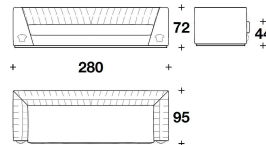

**BASE** Lacquered wood with semiglossy finishing

**OPTIONAL 1** Armchair with swivel base

**OPTIONAL 2** Push-pull drawers version, on 3 seater sofa armrests

GES (POL)  
POLTRONA / ARMCHAIR  
120x95x72H. - H.S.44cm  
47 1/3x37 1/3x28 1/3H. - H.S.17 1/4"

GES (D2)  
DIVANO 2 POSTI / 2 SEATER SOFA  
212x95x72H. - H.S.44cm  
83 1/3x37 1/3x28 1/3H. - H.S.17 1/4"

GES (D3)  
DIVANO 3 POSTI / 3 SEATER SOFA  
280x95x72H. - H.S.44cm  
110 1/3x37 1/3x28 1/3H. - H.S.17 1/4"