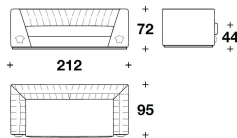

**BASE** Lacquered wood with semiglossy finishing

**OPTIONAL 1** Armchair with swivel base

**OPTIONAL 2** Push-pull drawers version, on 3 seater sofa armrests

GES (POL)  
POLTRONA / ARMCHAIR  
120x95x72H. - H.S.44cm  
47 1/3x37 1/3x28 1/3H. - H.S.17 1/4"

GES (D2)  
DIVANO 2 POSTI / 2 SEATER SOFA  
212x95x72H. - H.S.44cm  
83 1/3x37 1/3x28 1/3H. - H.S.17 1/4"

GES (D3)  
DIVANO 3 POSTI / 3 SEATER SOFA  
280x95x72H. - H.S.44cm  
110 1/3x37 1/3x28 1/3H. - H.S.17 1/4"