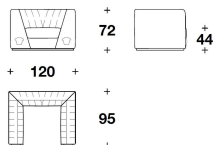

**BASE** Lacquered wood with semiglossy finishing

**OPTIONAL 1** Armchair with swivel base

**OPTIONAL 2** Push-pull drawers version, on 3 seater sofa armrests

GES (POL)  
POLTRONA / ARMCHAIR  
120x95x72H. - H.S.44cm  
47 1/3x37 1/3x28 1/3H. - H.S.17 1/4"