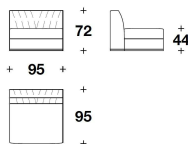

**BASE** Lacquered wood with semiglossy finishing

**OPTIONAL 1** Armchair with swivel base

**OPTIONAL 2** Push-pull drawers version, on 3 seater sofa armrests

GES (POL)  
POLTRONA / ARMCHAIR  
120x95x72H. - H.S.44cm  
47 1/3x37 1/3x28 1/3H. - H.S.17 1/4"

GES (D2)  
DIVANO 2 POSTI / 2 SEATER SOFA  
212x95x72H. - H.S.44cm  
83 1/3x37 1/3x28 1/3H. - H.S.17 1/4"

GES (D3)  
DIVANO 3 POSTI / 3 SEATER SOFA  
280x95x72H. - H.S.44cm  
110 1/3x37 1/3x28 1/3H. - H.S.17 1/4"