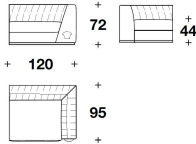

GES (EDM) - GES (ESM)
MODULAR : ELEMENTO SEDUTA 1
POSTO CON BRACCIOLO DX O SX / 1
SEATER ELEMENT W/ RIGHT OR LEFT
ARMREST
120x95x72H. - H.S.44cm
47 1/3x37 1/3x28 1/3H. - H.S.17 1/4"