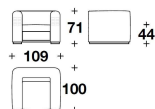

FEET Steel with Gold finishing

VES (POL)
POLTRONA / ARMCHAIR
109x100x71H. - H.S.44cm
43x39 1/3x28H. - H.S.17 1/4"

VES (D2)
DIVANO 2 POSTI / 2 SEATER SOFA
200x100x71H. - H.S.44cm
78 2/3x39 1/3x28H. - H.S.17 1/4"

VES (D3)
DIVANO 3 POSTI / 3 SEATER SOFA
260x100x71H. - H.S.44cm
102 1/3x39 1/3x28H. - H.S.17 1/4"

VES (D4)
DIVANO 4 POSTI / 4 SEATER SOFA
320x100x71H. - H.S.44cm
126x39 1/3x28H. - H.S.17 1/4"

Note

VERSACE SIGNATURE ARMCHAIR - VES (POL) - VERSACE SIGNATURE SOFA - VES (D2) - VES (D3) - VES (D4)