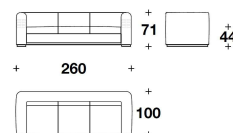

FEET Steel with Gold finishing

VES (POL)
POLTRONA / ARMCHAIR
109x100x71H. - H.S.44cm
43x39 1/3x28H. - H.S.17 1/4"

VES (D2)
DIVANO 2 POSTI / 2 SEATER SOFA
200x100x71H. - H.S.44cm
78 2/3x39 1/3x28H. - H.S.17 1/4"

VES (D3)
DIVANO 3 POSTI / 3 SEATER SOFA
260x100x71H. - H.S.44cm
102 1/3x39 1/3x28H. - H.S.17 1/4"

VES (D4)
DIVANO 4 POSTI / 4 SEATER SOFA
320x100x71H. - H.S.44cm
126x39 1/3x28H. - H.S.17 1/4"

Note

VERSACE SIGNATURE ARMCHAIR - VES (POL) - VERSACE SIGNATURE SOFA - VES (D2) - VES (D3) - VES (D4)