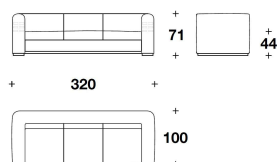

FEET Steel with Gold finishing

VES (POL)
POLTRONA / ARMCHAIR
109x100x71H. - H.S.44cm
43x39 1/3x28H. - H.S.17 1/4"

VES (D2)
DIVANO 2 POSTI / 2 SEATER SOFA
200x100x71H. - H.S.44cm
78 2/3x39 1/3x28H. - H.S.17 1/4"

VES (D3)
DIVANO 3 POSTI / 3 SEATER SOFA
260x100x71H. - H.S.44cm
102 1/3x39 1/3x28H. - H.S.17 1/4"

VES (D4)
DIVANO 4 POSTI / 4 SEATER SOFA
320x100x71H. - H.S.44cm
126x39 1/3x28H. - H.S.17 1/4"

Note

VERSACE SIGNATURE ARMCHAIR - VES (POL) - VERSACE SIGNATURE SOFA - VES (D2) - VES (D3) - VES (D4)