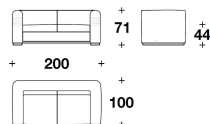

FEET Steel with Gold finishing

VES (POL)
POLTRONA / ARMCHAIR
109x100x71H. - H.S.44cm
43x39 1/3x28H. - H.S.17 1/4"

VES (D2)
DIVANO 2 POSTI / 2 SEATER SOFA
200x100x71H. - H.S.44cm
78 2/3x39 1/3x28H. - H.S.17 1/4"

VES (D3)
DIVANO 3 POSTI / 3 SEATER SOFA
260x100x71H. - H.S.44cm
102 1/3x39 1/3x28H. - H.S.17 1/4"

VES (D4)
DIVANO 4 POSTI / 4 SEATER SOFA
320x100x71H. - H.S.44cm
126x39 1/3x28H. - H.S.17 1/4"

Note

VERSACE SIGNATURE ARMCHAIR - VES (POL) - VERSACE SIGNATURE SOFA - VES (D2) - VES (D3) - VES (D4)