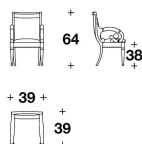

**BACK** Polyurethane and Fiberfill

**COVER** Not removable fabric or leather

**OPTIONAL** Back with capitonné manufacture, institutional fabrics not included

VANITAS

VANITAS MAXI

POV (04)  
MINI : POLTRONA / ARMCHAIR  
39x39x64H. - H.S.38cm  
15 1/4x15 1/4x25 1/3H. - H.S.15"

POV (03)  
POLTRONA / ARMCHAIR  
55x58x91H. - H.S.45cm  
21 2/3x23x35 2/3H. - H.S.17 3/4"

POV (05)  
MAXI : POLTRONA / ARMCHAIR  
57x65x97H. - H.S.45cm  
21 2/3x23x35 2/3H. - H.S.17 3/4"