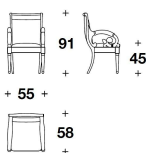

**BACK** Polyurethane and Fiberfill

**COVER** Not removable fabric or leather

**OPTIONAL** Back with capitonné manufacture, institutional fabrics not included

VANITAS

VANITAS MAXI

POV (04)  
MINI : POLTRONA / ARMCHAIR  
39x39x64H. - H.S.38cm  
15 1/4x15 1/4x25 1/3H. - H.S.15"

POV (03)  
POLTRONA / ARMCHAIR  
55x58x91H. - H.S.45cm  
21 2/3x23x35 2/3H. - H.S.17 3/4"

POV (05)  
MAXI : POLTRONA / ARMCHAIR  
57x65x97H. - H.S.45cm  
21 2/3x23x35 2/3H. - H.S.17 3/4"