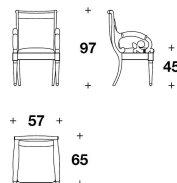

**BACK** Polyurethane and Fiberfill

**COVER** Not removable fabric or leather

**OPTIONAL** Back with capitonné manufacture, institutional fabrics not included

VANITAS

VANITAS MAXI

POV (04)  
MINI : POLTRONA / ARMCHAIR  
39x39x64H. - H.S.38cm  
15 1/4x15 1/4x25 1/3H. - H.S.15"

POV (03)  
POLTRONA / ARMCHAIR  
55x58x91H. - H.S.45cm  
21 2/3x23x35 2/3H. - H.S.17 3/4"

POV (05)  
MAXI : POLTRONA / ARMCHAIR  
57x65x97H. - H.S.45cm  
21 2/3x23x35 2/3H. - H.S.17 3/4"