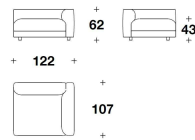

OPTIONAL CUSHIONS Roll with V-Shape logo quilting, back cushion 60x60 and 75x60 in feather, Polyurethane and Fiberfill, removable cover

SECTIONAL SOFA

SMALL TABLE

MKL (ECM)
 MEDIUM : ELEMENTO CENTRALE /
 CENTRAL ELEMENT
 104x107x62H. - H.S.43cm
 41x42x24 1/3H. - H.S.17"

MKL (ECX)
 MAXI : ELEMENTO CENTRALE /
 CENTRAL ELEMENT
 149x107x62H. - H.S.43cm
 58 2/3x42x24 1/3H. - H.S.17"

MKL (E1MD) - MKL (E1MS)
 MEDIUM : ELEMENTO SEDUTA CON
 BRACCIOLO DX O SX / SEATER
 ELEMENT WITH RIGHT OR LEFT
 ARMREST
 122x107x62H. - H.S.43cm
 48x42x24 1/3H. - H.S.17"

MKL (CLC)
CHAISE LONGUE CENTRALE /
CENTRAL CHAISE LONGUE
134x151x62H. - H.S.43cm
52 2/3x59 1/3x24 1/3H. - H.S.17"

MKL (CLD) - MKL (CLS)
CHAISE LONGUE DX O SX / RIGHT OR
LEFT CHAISE LONGUE
152x151x62H. - H.S.43cm
60x59 1/3x24 1/3H. - H.S.17"