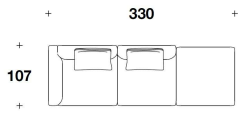

MKL (ECD) - MKL (ECS)
ELEMENTO CURVO CON BRACCIOLO
DX O SX / CURVED ELEMENT WITH
RIGHT OR LEFT ARMREST
178x172x62H. - H.S.43cm
70x67 2/3x24 1/3H. - H.S.17"

MKL (POU)
SMALL : POUF / OTTOMAN
120x74x43H.cm
47 1/3x29x17H."

MKL (POUP)
MEDIUM : POUF / OTTOMAN
104x104x43H.cm
41x41x17H."

MKL (POUG)
BIG : POUF / OTTOMAN
149x89x43H.cm
58 2/3x35x17H."

MKL (POUX)
MAXI : POUF / OTTOMAN
134x134x43H.cm
52 2/3x52 2/3x17H."

MKL (TAV80)
SMALL : TAVOLINO / SMALL TABLE
27x80x43H.cm
10 3/4x31 1/3x17H."

MKL (TAV100)
BIG : TAVOLINO / SMALL TABLE
27x100x43H.cm
10 3/4x39 1/3x17H."

MKL (CUS01)
OPTIONAL : CUSCINO SCHIENALE /
BACK CUSHION
60x60cm
23 2/3x23 2/3"

MKL (CUS02)
OPTIONAL : CUSCINO SCHIENALE /
BACK CUSHION
75x60cm
29 2/3x23 2/3"

MKL (RUL01)
OPTIONAL : RULLO / ROLL
Ø 14x51x56H.cm
Ø 5 2/4x20x22H."

Note

EXAMPLES OF SECTIONAL SOFA WITH OPTIONAL CUSHIONS

VERSACE HOME
_New sofas & armchairs
V21 SIGNATURE

VERSACE
 HOME

MKL (E1MS) + MKL (ECM) + MKL (POUP)