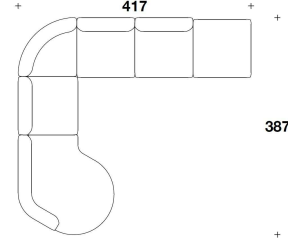

MKL (ECS) + MKL (ECM) + MKL (ANG)
+ MKL (ECM) + MKL (ECM) + MKL (POUP)