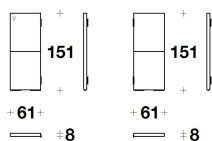

## New beds V-KING

SLE (LE1)  
LETTO PER MATERASSO / BED FOR  
MATTRESS  
165x200 - 251x217x151H. - H.B.33cm  
65x78 2/3 - 98 2/3x85 1/3x59 1/3H. -  
H.B.13"

SLE (LE2)  
LETTO PER MATERASSO / BED FOR  
MATTRESS  
185x200 - 251x217x151H. - H.B.33cm  
73x78 2/3 - 98 2/3x85 1/3x59 1/3H. -  
H.B.13"

SLE (LE7)  
LETTO PER MATERASSO / BED FOR  
MATTRESS  
200x200 - 251x217x151H - H.B.33cm  
78 2/3x78 2/3 - 98 2/3x85 1/3x59 1/3H -  
H.B.13"

SLE (SPO)  
SPONDE LATERALI TESTIERA /  
HEADBOARD LATERAL SIDES  
61x8x151H.cm  
24x3 1/4x59 1/3H."