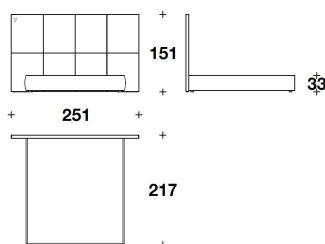

SLE (LE2)
LETTO PER MATERASSO / BED FOR
MATTRESS
185x200 - 251x217x151H. - H.B.33cm
73x78 2/3 - 98 2/3x85 1/3x59 1/3H. -
H.B.13"