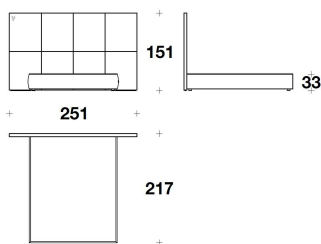

**COVER** Fabric or leather. Not removable headboard cover, removable base cover

Headboard back with lining, lateral sides back coordinated with frontal cover

**FEET** Wood wengé stained

**OPTIONAL 1** V-Shape logo quilting on the front headboard and/or on the lateral sides (see special manufactures page, at the beginning of the pricelist)

## New beds V-KING

SLE (LE1)  
LETTO PER MATERASSO / BED FOR  
MATTRESS  
165x200 - 251x217x151H. - H.B.33cm  
65x78 2/3 - 98 2/3x85 1/3x59 1/3H. -  
H.B.13"

SLE (LE2)  
LETTO PER MATERASSO / BED FOR  
MATTRESS  
185x200 - 251x217x151H. - H.B.33cm  
73x78 2/3 - 98 2/3x85 1/3x59 1/3H. -  
H.B.13"

SLE (LE7)  
LETTO PER MATERASSO / BED FOR  
MATTRESS  
200x200 - 251x217x151H - H.B.33cm  
78 2/3x78 2/3 - 98 2/3x85 1/3x59 1/3H -  
H.B.13"

SLE (SPO)  
SPONDE LATERALI TESTIERA /  
HEADBOARD LATERAL SIDES  
61x8x151H.cm  
24x3 1/4x59 1/3H."