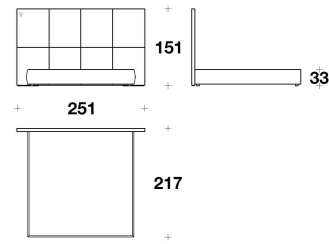

## New beds V-KING

SLE (LE1)  
LETTO PER MATERASSO / BED FOR  
MATTRESS  
165x200 - 251x217x151H. - H.B.33cm  
65x78 2/3 - 98 2/3x85 1/3x59 1/3H. -  
H.B.13"

SLE (LE2)  
LETTO PER MATERASSO / BED FOR  
MATTRESS  
185x200 - 251x217x151H. - H.B.33cm  
73x78 2/3 - 98 2/3x85 1/3x59 1/3H. -  
H.B.13"

SLE (LE7)  
LETTO PER MATERASSO / BED FOR  
MATTRESS  
200x200 - 251x217x151H - H.B.33cm  
78 2/3x78 2/3 - 98 2/3x85 1/3x59 1/3H -  
H.B.13"

SLE (SPO)  
SPONDE LATERALI TESTIERA /  
HEADBOARD LATERAL SIDES  
61x8x151H.cm  
24x3 1/4x59 1/3H."