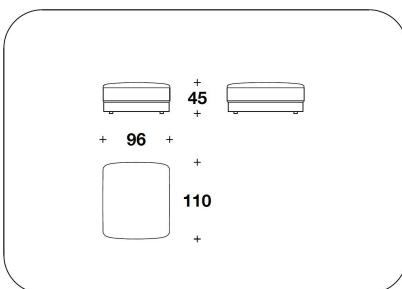

TTN (POU)
POUF / OTTOMAN
96x110x45H.cm
37 2/3x43 1/3x17 3/4H."