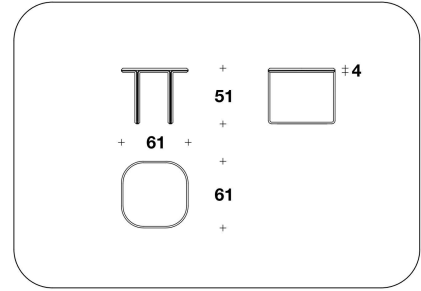

CTB (34EL) - CTB (34EP)
 VENEERED : SIDE TABLE
 61x61x51H.cm
 24x24x20H."

CTB (34ML) - CTB (34MP)
 MARBLE : SIDE TABLE
 61x61x51H.cm
 24x24x20H."

CTB (34PL) - CTB (34PP)
 LEATHER : SIDE TABLE
 61x61x51H.cm
 24x24x20H."

CTB (32EL) - CTB (32EP)
 VENEERED : COFFEE TABLE
 101x91x36H.cm
 39 2/3x35 2/3x14 1/4H."

CTB (32ML) - CTB (32MP)
 MARBLE : COFFEE TABLE
 101x91x36H.cm
 39 2/3x35 2/3x14 1/4H."

CTB (32PL) - CTB (32PP)
 LEATHER : COFFEE TABLE
 101x91x36H.cm
 39 2/3x35 2/3x14 1/4H."

CTB (33EL) - CTB (33EP)
 VENEERED : COFFEE TABLE
 121x71x30H.cm
 47 2/3x28x11 3/4H."

CTB (33ML) - CTB (33MP)
 MARBLE : COFFEE TABLE
 121x71x30H.cm
 47 2/3x28x11 3/4H."

CTB (33PL) - CTB (33PP)
 LEATHER : COFFEE TABLE
 121x71x30H.cm
 47 2/3x28x11 3/4H."