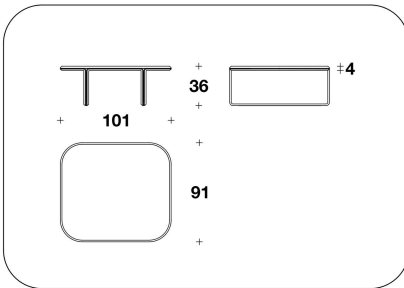

CTB (34EL) - CTB (34EP)
 VENEERED : SIDE TABLE
 61x61x51H.cm
 24x24x20H."

CTB (34ML) - CTB (34MP)
 MARBLE : SIDE TABLE
 61x61x51H.cm
 24x24x20H."

CTB (34PL) - CTB (34PP)
 LEATHER : SIDE TABLE
 61x61x51H.cm
 24x24x20H."

CTB (32EL) - CTB (32EP)
 VENEERED : COFFEE TABLE
 101x91x36H.cm
 39 2/3x35 2/3x14 1/4H."

CTB (32ML) - CTB (32MP)
 MARBLE : COFFEE TABLE
 101x91x36H.cm
 39 2/3x35 2/3x14 1/4H."

CTB (32PL) - CTB (32PP)
 LEATHER : COFFEE TABLE
 101x91x36H.cm
 39 2/3x35 2/3x14 1/4H."

CTB (33EL) - CTB (33EP)
 VENEERED : COFFEE TABLE
 121x71x30H.cm
 47 2/3x28x11 3/4H."

CTB (33ML) - CTB (33MP)
 MARBLE : COFFEE TABLE
 121x71x30H.cm
 47 2/3x28x11 3/4H."

CTB (33PL) - CTB (33PP)
 LEATHER : COFFEE TABLE
 121x71x30H.cm
 47 2/3x28x11 3/4H."