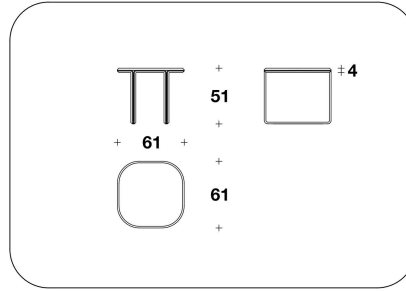

CTB (34EL) - CTB (34EP)
 VENEERED : SIDE TABLE
 61x61x51H.cm
 24x24x20H."

CTB (34ML) - CTB (34MP)
 MARBLE : SIDE TABLE
 61x61x51H.cm
 24x24x20H."

CTB (34PL) - CTB (34PP)
 LEATHER : SIDE TABLE
 61x61x51H.cm
 24x24x20H."

CTB (32EL) - CTB (32EP)
 VENEERED : COFFEE TABLE
 101x91x36H.cm
 39 2/3x35 2/3x14 1/4H."

CTB (32ML) - CTB (32MP)
 MARBLE : COFFEE TABLE
 101x91x36H.cm
 39 2/3x35 2/3x14 1/4H."

CTB (32PL) - CTB (32PP)
 LEATHER : COFFEE TABLE
 101x91x36H.cm
 39 2/3x35 2/3x14 1/4H."

CTB (33EL) - CTB (33EP)
 VENEERED : COFFEE TABLE
 121x71x30H.cm
 47 2/3x28x11 3/4H."

CTB (33ML) - CTB (33MP)
 MARBLE : COFFEE TABLE
 121x71x30H.cm
 47 2/3x28x11 3/4H."

CTB (33PL) - CTB (33PP)
 LEATHER : COFFEE TABLE
 121x71x30H.cm
 47 2/3x28x11 3/4H."