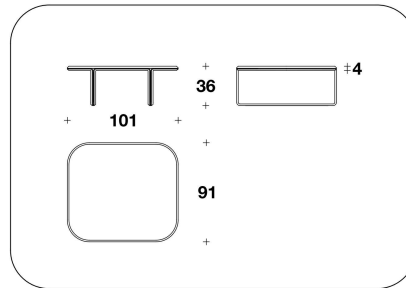

CTB (34EL) - CTB (34EP)
 VENEERED : SIDE TABLE
 61x61x51H.cm
 24x24x20H."

CTB (34ML) - CTB (34MP)
 MARBLE : SIDE TABLE
 61x61x51H.cm
 24x24x20H."

CTB (34PL) - CTB (34PP)
 LEATHER : SIDE TABLE
 61x61x51H.cm
 24x24x20H."

CTB (32EL) - CTB (32EP)
 VENEERED : COFFEE TABLE
 101x91x36H.cm
 39 2/3x35 2/3x14 1/4H."

CTB (32ML) - CTB (32MP)
 MARBLE : COFFEE TABLE
 101x91x36H.cm
 39 2/3x35 2/3x14 1/4H."

CTB (32PL) - CTB (32PP)
 LEATHER : COFFEE TABLE
 101x91x36H.cm
 39 2/3x35 2/3x14 1/4H."

CTB (33EL) - CTB (33EP)
 VENEERED : COFFEE TABLE
 121x71x30H.cm
 47 2/3x28x11 3/4H."

CTB (33ML) - CTB (33MP)
 MARBLE : COFFEE TABLE
 121x71x30H.cm
 47 2/3x28x11 3/4H."

CTB (33PL) - CTB (33PP)
 LEATHER : COFFEE TABLE
 121x71x30H.cm
 47 2/3x28x11 3/4H."