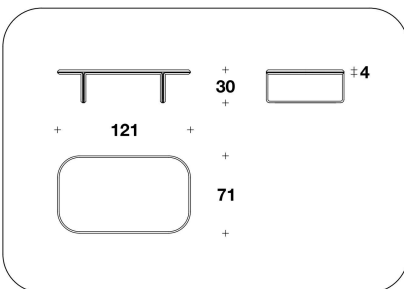

CTB (34EL) - CTB (34EP)
 VENEERED : SIDE TABLE
 61x61x51H.cm
 24x24x20H."

CTB (34ML) - CTB (34MP)
 MARBLE : SIDE TABLE
 61x61x51H.cm
 24x24x20H."

CTB (34PL) - CTB (34PP)
 LEATHER : SIDE TABLE
 61x61x51H.cm
 24x24x20H."

CTB (32EL) - CTB (32EP)
 VENEERED : COFFEE TABLE
 101x91x36H.cm
 39 2/3x35 2/3x14 1/4H."

CTB (32ML) - CTB (32MP)
 MARBLE : COFFEE TABLE
 101x91x36H.cm
 39 2/3x35 2/3x14 1/4H."

CTB (32PL) - CTB (32PP)
 LEATHER : COFFEE TABLE
 101x91x36H.cm
 39 2/3x35 2/3x14 1/4H."

CTB (33EL) - CTB (33EP)
 VENEERED : COFFEE TABLE
 121x71x30H.cm
 47 2/3x28x11 3/4H."

CTB (33ML) - CTB (33MP)
 MARBLE : COFFEE TABLE
 121x71x30H.cm
 47 2/3x28x11 3/4H."

CTB (33PL) - CTB (33PP)
 LEATHER : COFFEE TABLE
 121x71x30H.cm
 47 2/3x28x11 3/4H."