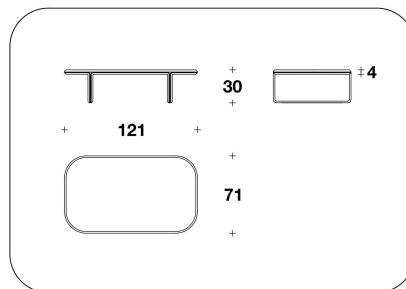

CTB (34EL) - CTB (34EP)
 VENEERED : SIDE TABLE
 61x61x51H.cm
 24x24x20H."

CTB (34ML) - CTB (34MP)
 MARBLE : SIDE TABLE
 61x61x51H.cm
 24x24x20H."

CTB (34PL) - CTB (34PP)
 LEATHER : SIDE TABLE
 61x61x51H.cm
 24x24x20H."

CTB (32EL) - CTB (32EP)
 VENEERED : COFFEE TABLE
 101x91x36H.cm
 39 2/3x35 2/3x14 1/4H."

CTB (32ML) - CTB (32MP)
 MARBLE : COFFEE TABLE
 101x91x36H.cm
 39 2/3x35 2/3x14 1/4H."

CTB (32PL) - CTB (32PP)
 LEATHER : COFFEE TABLE
 101x91x36H.cm
 39 2/3x35 2/3x14 1/4H."

CTB (33EL) - CTB (33EP)
 VENEERED : COFFEE TABLE
 121x71x30H.cm
 47 2/3x28x11 3/4H."

CTB (33ML) - CTB (33MP)
 MARBLE : COFFEE TABLE
 121x71x30H.cm
 47 2/3x28x11 3/4H."

CTB (33PL) - CTB (33PP)
 LEATHER : COFFEE TABLE
 121x71x30H.cm
 47 2/3x28x11 3/4H."