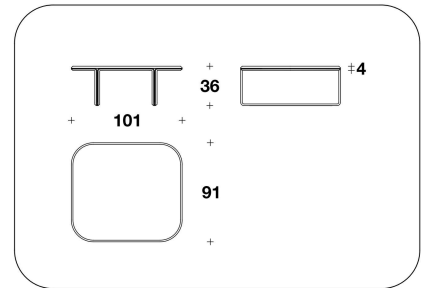

CTB (34EL) - CTB (34EP)
 VENEERED : SIDE TABLE
 61x61x51H.cm
 24x24x20H."

CTB (34ML) - CTB (34MP)
 MARBLE : SIDE TABLE
 61x61x51H.cm
 24x24x20H."

CTB (34PL) - CTB (34PP)
 LEATHER : SIDE TABLE
 61x61x51H.cm
 24x24x20H."

CTB (32EL) - CTB (32EP)
 VENEERED : COFFEE TABLE
 101x91x36H.cm
 39 2/3x35 2/3x14 1/4H."

CTB (32ML) - CTB (32MP)
 MARBLE : COFFEE TABLE
 101x91x36H.cm
 39 2/3x35 2/3x14 1/4H."

CTB (32PL) - CTB (32PP)
 LEATHER : COFFEE TABLE
 101x91x36H.cm
 39 2/3x35 2/3x14 1/4H."

CTB (33EL) - CTB (33EP)
 VENEERED : COFFEE TABLE
 121x71x30H.cm
 47 2/3x28x11 3/4H."

CTB (33ML) - CTB (33MP)
 MARBLE : COFFEE TABLE
 121x71x30H.cm
 47 2/3x28x11 3/4H."

CTB (33PL) - CTB (33PP)
 LEATHER : COFFEE TABLE
 121x71x30H.cm
 47 2/3x28x11 3/4H."