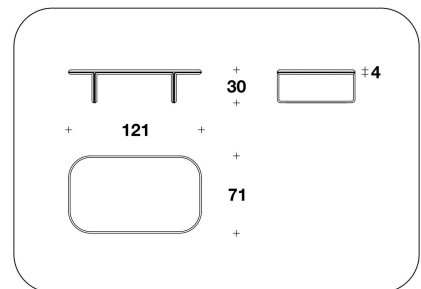

CTB (34EL) - CTB (34EP)
 VENEERED : SIDE TABLE
 61x61x51H.cm
 24x24x20H."

CTB (34ML) - CTB (34MP)
 MARBLE : SIDE TABLE
 61x61x51H.cm
 24x24x20H."

CTB (34PL) - CTB (34PP)
 LEATHER : SIDE TABLE
 61x61x51H.cm
 24x24x20H."

CTB (32EL) - CTB (32EP)
 VENEERED : COFFEE TABLE
 101x91x36H.cm
 39 2/3x35 2/3x14 1/4H."

CTB (32ML) - CTB (32MP)
 MARBLE : COFFEE TABLE
 101x91x36H.cm
 39 2/3x35 2/3x14 1/4H."

CTB (32PL) - CTB (32PP)
 LEATHER : COFFEE TABLE
 101x91x36H.cm
 39 2/3x35 2/3x14 1/4H."

CTB (33EL) - CTB (33EP)
 VENEERED : COFFEE TABLE
 121x71x30H.cm
 47 2/3x28x11 3/4H."

CTB (33ML) - CTB (33MP)
 MARBLE : COFFEE TABLE
 121x71x30H.cm
 47 2/3x28x11 3/4H."

CTB (33PL) - CTB (33PP)
 LEATHER : COFFEE TABLE
 121x71x30H.cm
 47 2/3x28x11 3/4H."