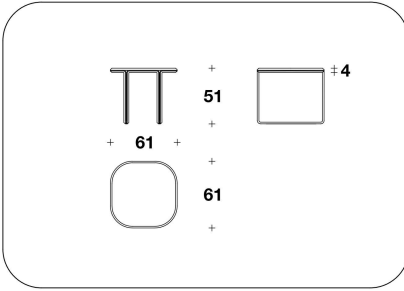

CTB (34EL) - CTB (34EP)
 VENEERED : SIDE TABLE
 61x61x51H.cm
 24x24x20H."

CTB (34ML) - CTB (34MP)
 MARBLE : SIDE TABLE
 61x61x51H.cm
 24x24x20H."

CTB (34PL) - CTB (34PP)
 LEATHER : SIDE TABLE
 61x61x51H.cm
 24x24x20H."

CTB (32EL) - CTB (32EP)
 VENEERED : COFFEE TABLE
 101x91x36H.cm
 39 2/3x35 2/3x14 1/4H."

CTB (32ML) - CTB (32MP)
 MARBLE : COFFEE TABLE
 101x91x36H.cm
 39 2/3x35 2/3x14 1/4H."

CTB (32PL) - CTB (32PP)
 LEATHER : COFFEE TABLE
 101x91x36H.cm
 39 2/3x35 2/3x14 1/4H."

CTB (33EL) - CTB (33EP)
 VENEERED : COFFEE TABLE
 121x71x30H.cm
 47 2/3x28x11 3/4H."

CTB (33ML) - CTB (33MP)
 MARBLE : COFFEE TABLE
 121x71x30H.cm
 47 2/3x28x11 3/4H."

CTB (33PL) - CTB (33PP)
 LEATHER : COFFEE TABLE
 121x71x30H.cm
 47 2/3x28x11 3/4H."