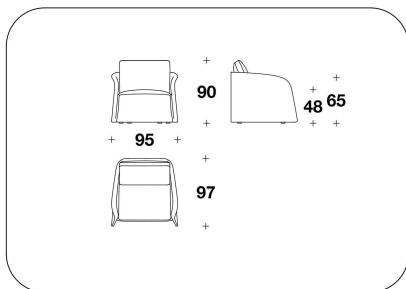

**SEAT** Wood padded with Polyurethane and Fiberfill; interwoven elastic bands

**COVER** Not removable fabric or leather. Cushions with removable cover

**OPTIONAL 1** Back cushion with logo embroidery

**OPTIONAL 2** External frame with square diamond quilted

**BENTLEY HOME**  
sofa & armchairs  
**SWAN**

**BENTLEY**

HOME

1SW (POL)  
POLTRONA / ARMCHAIR  
95x97x90H. - H.S.48cm  
37 1/3x38 1/3x35 1/3H. - H.S.19"

1SW (D3)  
DIVANO 3 POSTI / 3 SEATER SOFA  
261x97x90H. - H.S.48cm  
102 2/3x38 1/3x35 1/3H. - H.S.19"

1SW (D4)  
DIVANO 4 POSTI / 4 SEATER SOFA  
290x97x90H. - H.S.48cm  
114 1/3x38 1/3x35 1/3H. - H.S.19"

**Note**