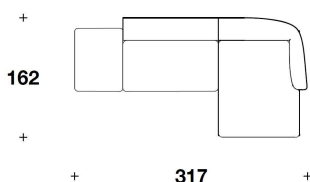

HEE (E2TS) + HEE (CLDB)
BY LUXURY LIVING GROUP - V06/2022
2 / 3