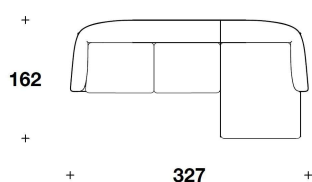

Note

EXAMPLES OF SECTIONAL SOFA

HEE (E2SB) + HEE (CLDB)