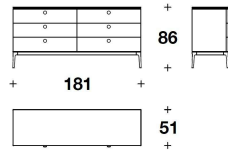

VERSACE
HOME

VMB (12)
CASSETTIERA / CHEST OF DRAWER
181x51x86H.cm
71 1/3x20x34H."

Note