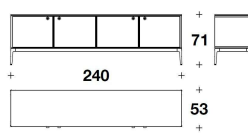

ALL THE COLOURS VERSACE HOME (SEE THE END OF THE PRICELIST)

**SUPREME S.LUX**

ALL THE COLOURS VERSACE HOME (SEE THE END OF THE PRICELIST)

VMB (08)

SIDEBOARD A 3 ANTE / 3 SHUTTERS

SIDEBOARD

181x53x71H.cm

71 1/3x21x28H."

VMB (02)

SIDEBOARD A 4 ANTE / 4 SHUTTERS

SIDEBOARD

240x53x71H.cm

94 1/3x21x28H."