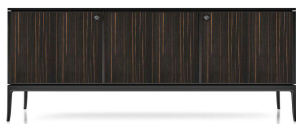

N.B. Ogni pietra, essendo un prodotto naturale, è un pezzo unico e quindi può presentare variazioni di colore e struttura

ANTE Legno laccato coordinato a esterno struttura

Esterno ante rivestito in tessuto istituzionale o pelle. Versione alternativa in legno impiallacciato Ebony Macassar, finitura lucida spazzolata

Maniglie in acciaio con logo Medusa 3D Metal, finitura Satin Grey

BASAMENTO Alluminio finitura Satin Grey

OPTIONAL LED Illuminazione LED

FRAME External lacquered wood in Satin Grey colour with matt finishing

Internal frame black, red or ivory lacquered, with glossy brushed finishing or lacquered Satin Grey, with matt finishing

Tempered glass shelves

TOP Marquina Black, Carrara Gioia, Fior di Pesco, Sahara Noir, Valentine Grey, Calacatta Gold, Super White or Tabacco al Contro marble, with glossy finishing. Alternative version with extra clear glass, back varnished in Satin Grey colour

N.B. Each stone, being a natural product, is a one-of-a-kind piece and can therefore exhibit colour and structural differences

SHUTTERS Lacquered wood coordinated with the external frame

External shutters covered with institutional fabric or leather. Alternative version in wood veneered Ebony Macassar, with glossy brushed finishing

Steel handles with 3D Metal Medusa logo, with Satin Grey finishing

BASE Aluminium with Satin Grey finishing

OPTIONAL LED LED lighting

ANTE RIVESTITE IN TESSUTO / SHUTTERS COVERED IN FABRIC:

MEDUSA AMPLIFIED TOP

ALL THE COLOURS VERSACE HOME (SEE THE END OF THE PRICELIST)

MEDUSA AMPLIFIED VIP 003 MULTICOLOR

BAROCCO 14 VIP

ALL THE COLOURS VERSACE HOME (SEE THE END OF THE PRICELIST)

EX BAROCCO 1980 VIP

ALL THE COLOURS VERSACE HOME (SEE THE END OF THE PRICELIST)

GRECA JACQUARD VIP

ALL THE COLOURS VERSACE HOME (SEE THE END OF THE PRICELIST)

LA GRECA MID VOGUE

ALL THE COLOURS VERSACE HOME (SEE THE END OF THE PRICELIST)

JUNGLE VOGUE 001 GREEN

TRESOR DE LA MER VOGUE

ALL THE COLOURS VERSACE HOME (SEE THE END OF THE PRICELIST)

BAROCCO S.VOGUE

ALL THE COLOURS VERSACE HOME (SEE THE END OF THE PRICELIST)

ANTE RIVESTITE IN PELLE / SHUTTERS COVERED IN LEATHER:

NUVOLA BASIC

ALL THE COLOURS VERSACE HOME (SEE THE END OF THE PRICELIST)

SUPREME S.LUX

ALL THE COLOURS VERSACE HOME (SEE THE END OF THE PRICELIST)