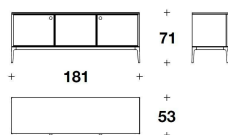

ALL THE COLOURS VERSACE HOME (SEE THE END OF THE PRICELIST)

**SUPREME S.LUX**

ALL THE COLOURS VERSACE HOME (SEE THE END OF THE PRICELIST)

VMB (08)

SIDEBOARD A 3 ANTE / 3 SHUTTERS

SIDEBOARD

181x53x71H.cm

71 1/3x21x28H."

VMB (02)

SIDEBOARD A 4 ANTE / 4 SHUTTERS

SIDEBOARD

240x53x71H.cm

94 1/3x21x28H."