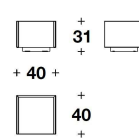

BASE Matt black lacquered wood

LUXENCE LUXURY LIVING
coffee-side tables
SKYLINE

LYC (18M/2)
 SIDE TABLE
 51x40x47H. cm
 20x15 3/4x18 2/4H. "

LYC (18M/3)
 SIDE TABLE
 51x40x57H. cm
 20x15 3/4x22 1/3H. "

LYC (18M/1)
 COFFEE TABLE
 40x40x31H. cm
 15 3/4x15 3/4x12 1/4H. "

LYC (18M/4)
 COFFEE TABLE
 100x50x25H. cm
 39 1/3x19 3/4x9 3/4H. "

Note