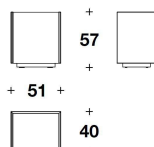

BASE Matt black lacquered wood

LUXENCE LUXURY LIVING
coffee-side tables
SKYLINE

LYC (18M/2)
 SIDE TABLE
 51x40x47H. cm
 20x15 3/4x18 2/4H. "

LYC (18M/3)
 SIDE TABLE
 51x40x57H. cm
 20x15 3/4x22 1/3H. "

LYC (18M/1)
 COFFEE TABLE
 40x40x31H. cm
 15 3/4x15 3/4x12 1/4H. "

LYC (18M/4)
 COFFEE TABLE
 100x50x25H. cm
 39 1/3x19 3/4x9 3/4H. "

Note