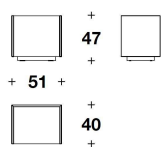

BASE Matt black lacquered wood

LUXENCE LUXURY LIVING
coffee-side tables
SKYLINE

LYC (18M/2)
 SIDE TABLE
 51x40x47H. cm
 20x15 3/4x18 2/4H. "

LYC (18M/3)
 SIDE TABLE
 51x40x57H. cm
 20x15 3/4x22 1/3H. "

LYC (18M/1)
 COFFEE TABLE
 40x40x31H. cm
 15 3/4x15 3/4x12 1/4H. "

LYC (18M/4)
 COFFEE TABLE
 100x50x25H. cm
 39 1/3x19 3/4x9 3/4H. "

Note