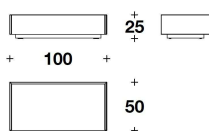

BASE Matt black lacquered wood

LUXENCE LUXURY LIVING
coffee-side tables
SKYLINE

LYC (18M/2)
 SIDE TABLE
 51x40x47H. cm
 20x15 3/4x18 2/4H. "

LYC (18M/3)
 SIDE TABLE
 51x40x57H. cm
 20x15 3/4x22 1/3H. "

LYC (18M/1)
 COFFEE TABLE
 40x40x31H. cm
 15 3/4x15 3/4x12 1/4H. "

LYC (18M/4)
 COFFEE TABLE
 100x50x25H. cm
 39 1/3x19 3/4x9 3/4H. "

Note