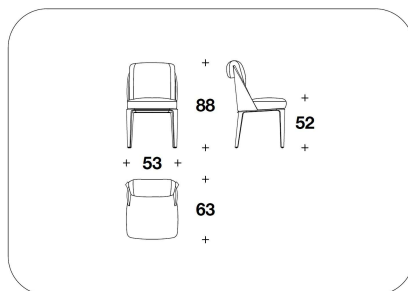

BENTLEY HOME
chairs
SHERWOOD

BENTLEY

SDB (11BE)
SEDIA CON BRACCIOLI / CHAIR WITH
ARMRESTS
68x63x88H. - H.S.52cm
26 2/3x24 2/3x34 2/3H. - H.S.20 1/3"

SDB (11E)
SEDIA / CHAIR
53x63x88H. - H.S.52cm
21x24 2/3x34 2/3H. - H.S.20 1/3"