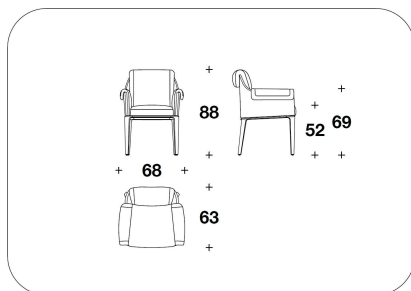

BENTLEY HOME
chairs
SHERWOOD

BENTLEY

SDB (11BE)
SEDIA CON BRACCIOLI / CHAIR WITH
ARMRESTS
68x63x88H. - H.S.52cm
26 2/3x24 2/3x34 2/3H. - H.S.20 1/3"

SDB (11E)
SEDIA / CHAIR
53x63x88H. - H.S.52cm
21x24 2/3x34 2/3H. - H.S.20 1/3"