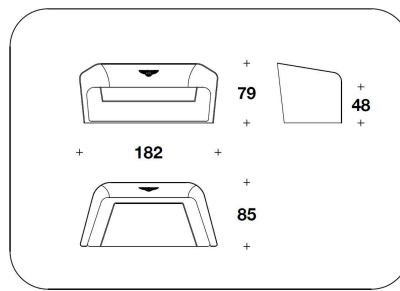

OPTIONAL Outer leather cover diamond quilted

BENTLEY HOME
sofa & armchairs
RUGBY

BENTLEY

POB (3L) - POB (3)
POLTRONA / ARMCHAIR
68x65x74H. - H.S.47cm
26 2/3x25 2/3x29H. - H.S.18 2/4"

RUG (D2L) - RUG (D2)
DIVANO 2 POSTI / 2 SEATER SOFA
182x85x79H. - H.S.48cm
71 2/3x33 1/3x31H. - H.S.19"

POB (3R)
CHESTNUT - BURR WALNUT :
POLTRONA / ARMCHAIR
68x65x74H. - H.S.47cm
26 2/3x25 2/3x29H. - H.S.18 2/4"

RUG (D2R)
CHESTNUT - BURR WALNUT : DIVANO
2 POSTI / 2 SEATER SOFA
182x85x79H. - H.S.48cm
71 2/3x33 1/3x31H. - H.S.19"