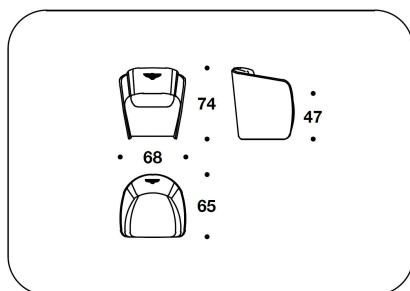

SEAT Wood with interwoven elastic belts, padded with Polyurethane and Fiberfill

COVER Not removable fabric or leather cover (printed leather not included), logo embroidery. Leather piping coordinated with seat or to choice

OPTIONAL Outer leather cover diamond quilted

BENTLEY HOME
sofa & armchairs
RUGBY

BENTLEY

POB (3L) - POB (3)
POLTRONA / ARMCHAIR
68x65x74H. - H.S.47cm
26 2/3x25 2/3x29H. - H.S.18 2/4"

RUG (D2L) - RUG (D2)
DIVANO 2 POSTI / 2 SEATER SOFA
182x85x79H. - H.S.48cm
71 2/3x33 1/3x31H. - H.S.19"

POB (3R)
CHESTNUT - BURR WALNUT :
POLTRONA / ARMCHAIR
68x65x74H. - H.S.47cm
26 2/3x25 2/3x29H. - H.S.18 2/4"

RUG (D2R)
CHESTNUT - BURR WALNUT : DIVANO
2 POSTI / 2 SEATER SOFA
182x85x79H. - H.S.48cm
71 2/3x33 1/3x31H. - H.S.19"