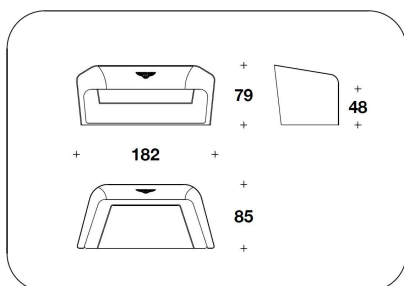

OPTIONAL Outer leather cover diamond quilted

BENTLEY HOME
sofa & armchairs
RUGBY

BENTLEY

POB (3L) - POB (3)
POLTRONA / ARMCHAIR
68x65x74H. - H.S.47cm
26 2/3x25 2/3x29H. - H.S.18 2/4"

RUG (D2L) - RUG (D2)
DIVANO 2 POSTI / 2 SEATER SOFA
182x85x79H. - H.S.48cm
71 2/3x33 1/3x31H. - H.S.19"

POB (3R)
CHESTNUT - BURR WALNUT :
POLTRONA / ARMCHAIR
68x65x74H. - H.S.47cm
26 2/3x25 2/3x29H. - H.S.18 2/4"

RUG (D2R)
CHESTNUT - BURR WALNUT : DIVANO
2 POSTI / 2 SEATER SOFA
182x85x79H. - H.S.48cm
71 2/3x33 1/3x31H. - H.S.19"