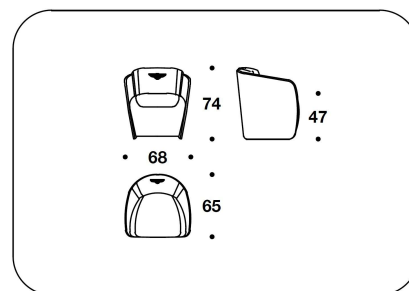

OPTIONAL Outer leather cover diamond quilted

BENTLEY HOME
sofa & armchairs
RUGBY

BENTLEY

POB (3L) - POB (3)
POLTRONA / ARMCHAIR
68x65x74H. - H.S.47cm
26 2/3x25 2/3x29H. - H.S.18 2/4"

RUG (D2L) - RUG (D2)
DIVANO 2 POSTI / 2 SEATER SOFA
182x85x79H. - H.S.48cm
71 2/3x33 1/3x31H. - H.S.19"

POB (3R)
CHESTNUT - BURR WALNUT :
POLTRONA / ARMCHAIR
68x65x74H. - H.S.47cm
26 2/3x25 2/3x29H. - H.S.18 2/4"

RUG (D2R)
CHESTNUT - BURR WALNUT : DIVANO
2 POSTI / 2 SEATER SOFA
182x85x79H. - H.S.48cm
71 2/3x33 1/3x31H. - H.S.19"