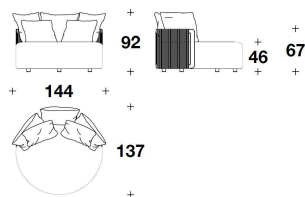

LUXENCE LUXURY LIVING
outdoor sofas & armchairs
ROXY WAVE OUTDOOR

3AT (POL) - 3AT (POLC)
 POLTRONA / ARMCHAIR
 57x56x81H. - H.S.50cm
 22 1/3x22x32H. - H.S.19 3/4"

3AT (LS) - 3AT (LSC)
 LOVESEAT
 144x137x92H. - H.S.46cm
 56 2/3x54x36 1/3H. - H.S.18"