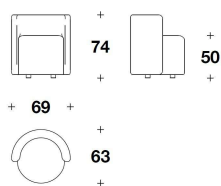

COVER Not removable fabric or leather cover

FEET Wood wengé stained

OPTIONAL Wooden swivel base with matt black lacquered finishing

LUXENCE LUXURY LIVING
sofas & armchairs
ROXY

RXY (POL)
POLTRONCINA / SMALL ARMCHAIR
69x63x74H. - H.S.50cm
27x24 2/3x29H. - H.S.19 3/4"

RXY (POL)
POLTRONCINA / SMALL ARMCHAIR
69x63x74H. - H.S.50cm
27x24 2/3x29H. - H.S.19 3/4"

Note