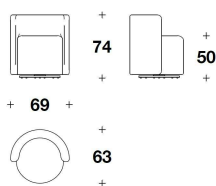

COVER Not removable fabric or leather cover

FEET Wood wengé stained

OPTIONAL Wooden swivel base with matt black lacquered finishing

LUXENCE LUXURY LIVING
sofas & armchairs
ROXY

RXY (POL)
POLTRONCINA / SMALL ARMCHAIR
69x63x74H. - H.S.50cm
27x24 2/3x29H. - H.S.19 3/4"

RXY (POL)
POLTRONCINA / SMALL ARMCHAIR
69x63x74H. - H.S.50cm
27x24 2/3x29H. - H.S.19 3/4"

Note