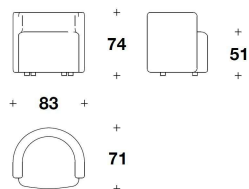

**COVER** Not removable fabric or leather cover

**FEET** Wood wengé stained

**OPTIONAL** Wooden swivel base with matt black lacquered finishing

JKS (POL)  
 BIG : POLTRONA / ARMCHAIR  
 83x71x74H. - H.S.51cm  
 32 2/3x28x29H. - H.S.20"

JKS (POL)  
 BIG : POLTRONA / ARMCHAIR  
 83x71x74H. - H.S.51cm  
 32 2/3x28x29H. - H.S.20"

**Note**