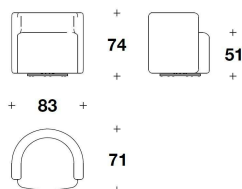

**COVER** Not removable fabric or leather cover

**FEET** Wood wengé stained

**OPTIONAL** Wooden swivel base with matt black lacquered finishing

JKS (POL)  
 BIG : POLTRONA / ARMCHAIR  
 83x71x74H. - H.S.51cm  
 32 2/3x28x29H. - H.S.20"

JKS (POL)  
 BIG : POLTRONA / ARMCHAIR  
 83x71x74H. - H.S.51cm  
 32 2/3x28x29H. - H.S.20"

**Note**