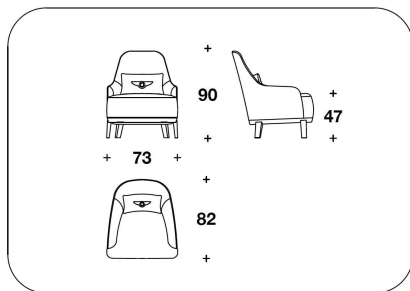

COVER Not removable fabric or leather (printed leather not included)

OPTIONAL 1 Outer frame with diamond quilted finishing

OPTIONAL 2 Wooden legs veneered briar-root Burr Walnut, Chestnut, glossy brushed finishing

BENTLEY HOME
sofa & armchairs
ROSEBERRY

BENTLEY

POB (11E)
POLTRONA / ARMCHAIR
73x82x90H. - H.S.47cm
28 2/3x32 1/3x35 1/3H. - H.S.18 2/4"

POB (11)
POLTRONA / ARMCHAIR
73x82x90H. - H.S.47cm
28 2/3x32 1/3x35 1/3H. - H.S.18 2/4"