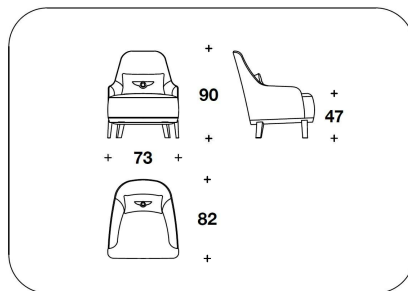

COVER Not removable fabric or leather (printed leather not included)

OPTIONAL 1 Outer frame with diamond quilted finishing

OPTIONAL 2 Wooden legs veneered briar-root Burr Walnut, Chestnut, glossy brushed finishing

BENTLEY HOME
sofa & armchairs
ROSEBERRY

BENTLEY

POB (11E)
POLTRONA / ARMCHAIR
73x82x90H. - H.S.47cm
28 2/3x32 1/3x35 1/3H. - H.S.18 2/4"

POB (11)
POLTRONA / ARMCHAIR
73x82x90H. - H.S.47cm
28 2/3x32 1/3x35 1/3H. - H.S.18 2/4"