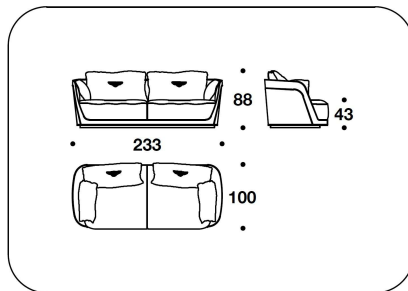

**BASE** -Wood lacquered or covered in leather

-Wood veneered Chestnut or Burr Walnut briar-root coordinated with the outer frame

**OPTIONAL** Outer frame covered in leather with diamond quilted

CNC (POL)  
POLTRONA / ARMCHAIR  
101x100x88H. - H.S.43cm  
39 2/3x39 1/3x34 2/3H. - H.S.17"

CNC (D3)  
DIVANO 3 POSTI / 3 SEATER SOFA  
233x100x88H. - H.S.43cm  
91 2/3x39 1/3x34 2/3H. - H.S.17"

CNC (D4)  
DIVANO 4 POSTI / 4 SEATER SOFA  
343x100x88H. - H.S.43cm  
135x39 1/3x34 2/3H. - H.S.17"