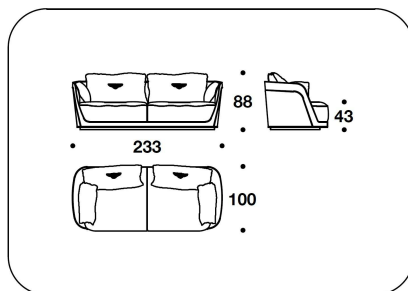

CNC (D3E)  
EBONY MACASSAR : DIVANO 3 POSTI /  
3 SEATER SOFA  
233x100x88H. - H.S.43cm  
91 2/3x39 1/3x34 2/3H. - H.S.17"

CNC (D4E)  
EBONY MACASSAR : DIVANO 4 POSTI /  
4 SEATER SOFA  
343x100x88H. - H.S.43cm  
135x39 1/3x34 2/3H. - H.S.17"

CNC (CLDE) - CNC (CLSE)  
EBONY MACASSAR : DORMEUSE DX O  
SX / RIGHT OR LEFT DORMEUSE  
203x100x88H. - H.S.43cm  
80x39 1/3x34 2/3H. - H.S.17"

**BENTLEY HOME**  
sofa & armchairs  
**RICHMOND**

**BENTLEY**

CNC (POLR)  
CHESTNUT - BURR WALNUT :  
POLTRONA / ARMCHAIR  
101x100x88H. - H.S.43cm  
39 2/3x39 1/3x34 2/3H. - H.S.17"

CNC (D3R)  
CHESTNUT - BURR WALNUT : DIVANO  
3 POSTI / 3 SEATER SOFA  
233x100x88H. - H.S.43cm  
91 2/3x39 1/3x34 2/3H. - H.S.17"