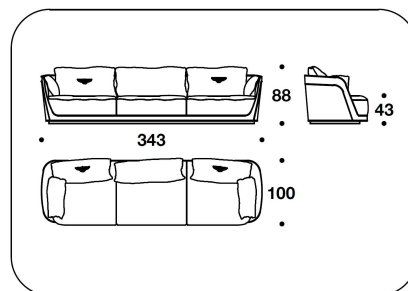

CNC (D3E)  
EBONY MACASSAR : DIVANO 3 POSTI /  
3 SEATER SOFA  
233x100x88H. - H.S.43cm  
91 2/3x39 1/3x34 2/3H. - H.S.17"

CNC (D4E)  
EBONY MACASSAR : DIVANO 4 POSTI /  
4 SEATER SOFA  
343x100x88H. - H.S.43cm  
135x39 1/3x34 2/3H. - H.S.17"

CNC (CLDE) - CNC (CLSE)  
EBONY MACASSAR : DORMEUSE DX O  
SX / RIGHT OR LEFT DORMEUSE  
203x100x88H. - H.S.43cm  
80x39 1/3x34 2/3H. - H.S.17"

**BENTLEY HOME**  
sofa & armchairs  
**RICHMOND**

**BENTLEY**

CNC (POLR)  
CHESTNUT - BURR WALNUT :  
POLTRONA / ARMCHAIR  
101x100x88H. - H.S.43cm  
39 2/3x39 1/3x34 2/3H. - H.S.17"

CNC (D3R)  
CHESTNUT - BURR WALNUT : DIVANO  
3 POSTI / 3 SEATER SOFA  
233x100x88H. - H.S.43cm  
91 2/3x39 1/3x34 2/3H. - H.S.17"