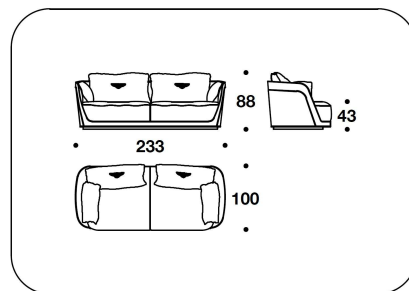

**BASE** -Wood lacquered or covered in leather

-Wood veneered Chestnut or Burr Walnut briar-root coordinated with the outer frame

**OPTIONAL** Outer frame covered in leather with diamond quilted

CNC (POL)  
POLTRONA / ARMCHAIR  
101x100x88H. - H.S.43cm  
39 2/3x39 1/3x34 2/3H. - H.S.17"

CNC (D3)  
DIVANO 3 POSTI / 3 SEATER SOFA  
233x100x88H. - H.S.43cm  
91 2/3x39 1/3x34 2/3H. - H.S.17"

CNC (D4)  
DIVANO 4 POSTI / 4 SEATER SOFA  
343x100x88H. - H.S.43cm  
135x39 1/3x34 2/3H. - H.S.17"

CNC (CLD) - CNC (CLS)  
DORMEUSE DX O SX / RIGHT OR LEFT  
DORMEUSE  
203x100x88H. - H.S.43cm  
80x39 1/3x34 2/3H. - H.S.17"

CNC (POLL)  
POLTRONA LACCATA / LACQUERED  
ARMCHAIR  
101x100x88H. - H.S.43cm  
39 2/3x39 1/3x34 2/3H. - H.S.17"