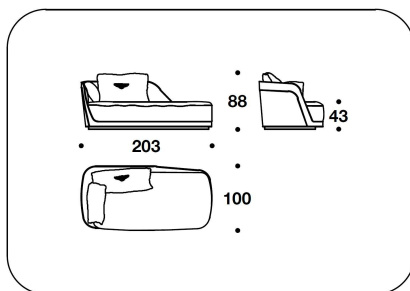

**BASE** -Wood lacquered or covered in leather

-Wood veneered Chestnut or Burr Walnut briar-root coordinated with the outer frame

**OPTIONAL** Outer frame covered in leather with diamond quilted

CNC (POL)  
POLTRONA / ARMCHAIR  
101x100x88H. - H.S.43cm  
39 2/3x39 1/3x34 2/3H. - H.S.17"

CNC (D3)  
DIVANO 3 POSTI / 3 SEATER SOFA  
233x100x88H. - H.S.43cm  
91 2/3x39 1/3x34 2/3H. - H.S.17"

CNC (D4)  
DIVANO 4 POSTI / 4 SEATER SOFA  
343x100x88H. - H.S.43cm  
135x39 1/3x34 2/3H. - H.S.17"