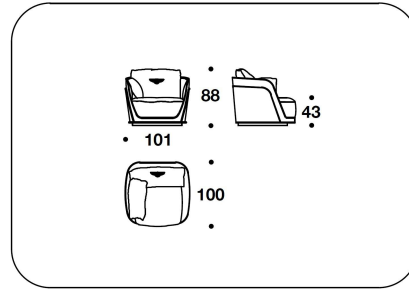

CNC (POLE)
EBONY MACASSAR : POLTRONA /
ARMCHAIR
101x100x88H. - H.S.43cm
39 2/3x39 1/3x34 2/3H. - H.S.17"