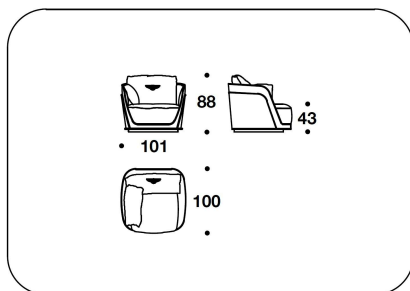

BENTLEY HOME
sofa & armchairs
RICHMOND

BENTLEY

CNC (POLR)
CHESTNUT - BURR WALNUT :
POLTRONA / ARMCHAIR
101x100x88H. - H.S.43cm
39 2/3x39 1/3x34 2/3H. - H.S.17"