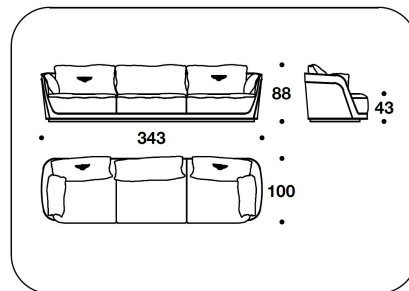

**BASE** -Wood lacquered or covered in leather

-Wood veneered Chestnut or Burr Walnut briar-root coordinated with the outer frame

**OPTIONAL** Outer frame covered in leather with diamond quilted

CNC (POL)  
POLTRONA / ARMCHAIR  
101x100x88H. - H.S.43cm  
39 2/3x39 1/3x34 2/3H. - H.S.17"

CNC (D3)  
DIVANO 3 POSTI / 3 SEATER SOFA  
233x100x88H. - H.S.43cm  
91 2/3x39 1/3x34 2/3H. - H.S.17"

CNC (D4)  
DIVANO 4 POSTI / 4 SEATER SOFA  
343x100x88H. - H.S.43cm  
135x39 1/3x34 2/3H. - H.S.17"