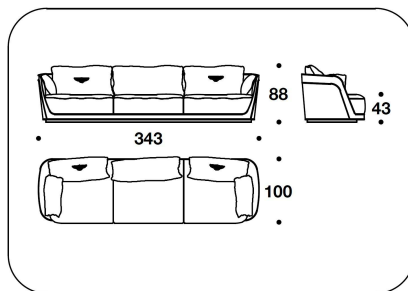

CNC (D4E)
EBONY MACASSAR : DIVANO 4 POSTI /
4 SEATER SOFA
343x100x88H. - H.S.43cm
135x39 1/3x34 2/3H. - H.S.17"