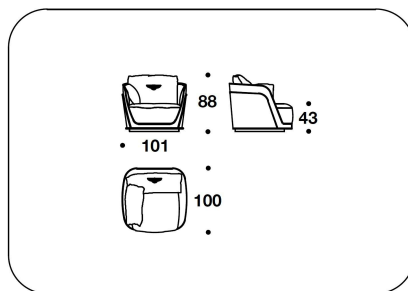

CNC (POLL)
POLTRONA LACCATA / LACQUERED
ARMCHAIR
101x100x88H. - H.S.43cm
39 2/3x39 1/3x34 2/3H. - H.S.17"