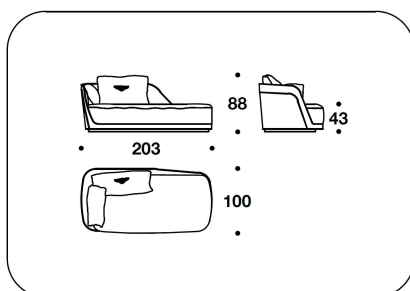

CNC (CLDR) - CNC (CLSR)
CHESTNUT - BURR WALNUT :
DORMEUSE DX O SX / RIGHT OR LEFT
DORMEUSE
203x100x88H. - H.S.43cm
80x39 1/3x34 2/3H. - H.S.17"

Note