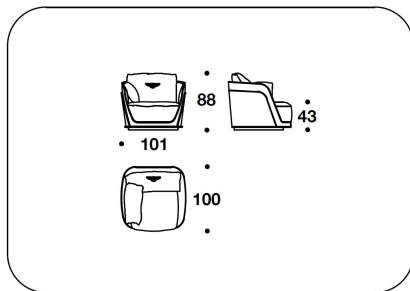

**BASE** -Wood lacquered or covered in leather

-Wood veneered Chestnut or Burr Walnut briar-root coordinated with the outer frame

**OPTIONAL** Outer frame covered in leather with diamond quilted

CNC (POL)  
POLTRONA / ARMCHAIR  
101x100x88H. - H.S.43cm  
39 2/3x39 1/3x34 2/3H. - H.S.17"

CNC (D3)  
DIVANO 3 POSTI / 3 SEATER SOFA  
233x100x88H. - H.S.43cm  
91 2/3x39 1/3x34 2/3H. - H.S.17"

CNC (D4)  
DIVANO 4 POSTI / 4 SEATER SOFA  
343x100x88H. - H.S.43cm  
135x39 1/3x34 2/3H. - H.S.17"