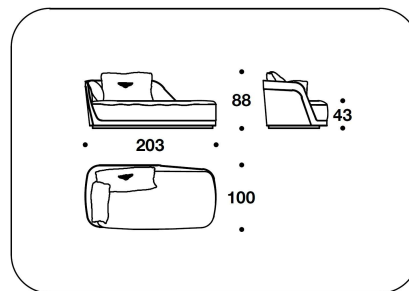

CNC (CLDE) - CNC (CLSE)
EBONY MACASSAR : DORMEUSE DX O
SX / RIGHT OR LEFT DORMEUSE
203x100x88H. - H.S.43cm
80x39 1/3x34 2/3H. - H.S.17"