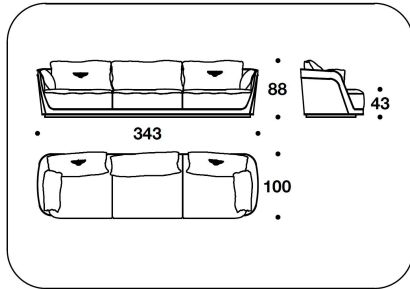

CNC (D4L)
DIVANO 4 POSTI LACCATO / 4 SEATER
LACQUERED SOFA
343x100x88H. - H.S.43cm
135x39 1/3x34 2/3H. - H.S.17"