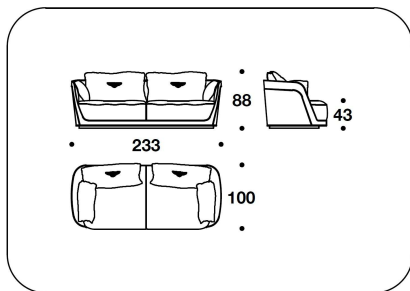

CNC (D3E)
EBONY MACASSAR : DIVANO 3 POSTI /
3 SEATER SOFA
233x100x88H. - H.S.43cm
91 2/3x39 1/3x34 2/3H. - H.S.17"