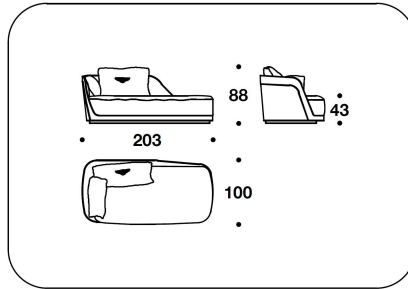

CNC (D3)  
DIVANO 3 POSTI / 3 SEATER SOFA  
233x100x88H. - H.S.43cm  
91 2/3x39 1/3x34 2/3H. - H.S.17"

CNC (D4)  
DIVANO 4 POSTI / 4 SEATER SOFA  
343x100x88H. - H.S.43cm  
135x39 1/3x34 2/3H. - H.S.17"

CNC (CLD) - CNC (CLS)  
DORMEUSE DX O SX / RIGHT OR LEFT  
DORMEUSE  
203x100x88H. - H.S.43cm  
80x39 1/3x34 2/3H. - H.S.17"

CNC (POLL)  
POLTRONA LACCATA / LACQUERED  
ARMCHAIR  
101x100x88H. - H.S.43cm  
39 2/3x39 1/3x34 2/3H. - H.S.17"

CNC (D3L)  
DIVANO 3 POSTI LACCATO / 3 SEATER  
LACQUERED SOFA  
233x100x88H. - H.S.43cm  
91 2/3x39 1/3x34 2/3H. - H.S.17"

CNC (D4L)  
DIVANO 4 POSTI LACCATO / 4 SEATER  
LACQUERED SOFA  
343x100x88H. - H.S.43cm  
135x39 1/3x34 2/3H. - H.S.17"