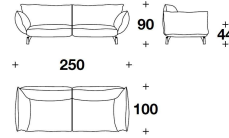

Plain leather cushion 50x50 with double piping and fabric insert

Mixed feather padding

FABRIC/LEATHER
DETAIL

FABRIC/LEATHER
SOFA

LEATHER
DETAIL

LEATHER
SOFA

RHA (POL)
POLTRONA / ARMCHAIR
118x102x90H. - H.S.44cm
46 1/3x40x35 1/3H. - H.S.17 1/4"

RHA (D2)
DIVANO 2 POSTI / 2 SEATER SOFA
190x100x90H. - H.S.44cm
74 2/3x39 1/3x35 1/3H. - H.S.17 1/4"

RHA (D3)
DIVANO 3 POSTI / 3 SEATER SOFA
250x100x90H. - H.S.44cm
98 1/3x39 1/3x35 1/3H. - H.S.17 1/4"

RHA (POU)
POUF CON SPILLE / OTTOMAN WITH
PINS
84x84x44H.cm
33x33x17 1/4H."

RHA (CUS03)
CUSCINO / CUSHION
50x50cm
19 3/4x19 3/4"

RHA (CUS01)
CUSCINO CON INSERTO / CUSHION
WITH INLAY
50x50cm
19 3/4x19 3/4"