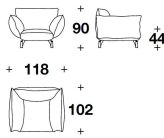

Plain leather cushion 50x50 with double piping and fabric insert

Mixed feather padding

FABRIC/LEATHER
DETAIL

FABRIC/LEATHER
SOFA

LEATHER
DETAIL

LEATHER
SOFA

RHA (POL)
POLTRONA / ARMCHAIR
118x102x90H. - H.S.44cm
46 1/3x40x35 1/3H. - H.S.17 1/4"

RHA (D2)
DIVANO 2 POSTI / 2 SEATER SOFA
190x100x90H. - H.S.44cm
74 2/3x39 1/3x35 1/3H. - H.S.17 1/4"

RHA (D3)
DIVANO 3 POSTI / 3 SEATER SOFA
250x100x90H. - H.S.44cm
98 1/3x39 1/3x35 1/3H. - H.S.17 1/4"

RHA (POU)
POUF CON SPILLE / OTTOMAN WITH
PINS
84x84x44H.cm
33x33x17 1/4H."

RHA (CUS03)
CUSCINO / CUSHION
50x50cm
19 3/4x19 3/4"

RHA (CUS01)
CUSCINO CON INSERTO / CUSHION
WITH INLAY
50x50cm
19 3/4x19 3/4"