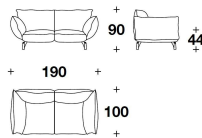

Plain leather cushion 50x50 with double piping and fabric insert

Mixed feather padding

FABRIC/LEATHER
DETAIL

FABRIC/LEATHER
SOFA

LEATHER
DETAIL

LEATHER
SOFA

RHA (POL)
POLTRONA / ARMCHAIR
118x102x90H. - H.S.44cm
46 1/3x40x35 1/3H. - H.S.17 1/4"

RHA (D2)
DIVANO 2 POSTI / 2 SEATER SOFA
190x100x90H. - H.S.44cm
74 2/3x39 1/3x35 1/3H. - H.S.17 1/4"

RHA (D3)
DIVANO 3 POSTI / 3 SEATER SOFA
250x100x90H. - H.S.44cm
98 1/3x39 1/3x35 1/3H. - H.S.17 1/4"

RHA (POU)
POUF CON SPILLE / OTTOMAN WITH
PINS
84x84x44H.cm
33x33x17 1/4H."

RHA (CUS03)
CUSCINO / CUSHION
50x50cm
19 3/4x19 3/4"

RHA (CUS01)
CUSCINO CON INSERTO / CUSHION
WITH INLAY
50x50cm
19 3/4x19 3/4"