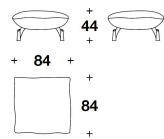

Plain leather cushion 50x50 with double piping and fabric insert

Mixed feather padding

FABRIC/LEATHER
DETAIL

FABRIC/LEATHER
SOFA

LEATHER
DETAIL

LEATHER
SOFA

RHA (POL)
POLTRONA / ARMCHAIR
118x102x90H. - H.S.44cm
46 1/3x40x35 1/3H. - H.S.17 1/4"

RHA (D2)
DIVANO 2 POSTI / 2 SEATER SOFA
190x100x90H. - H.S.44cm
74 2/3x39 1/3x35 1/3H. - H.S.17 1/4"

RHA (D3)
DIVANO 3 POSTI / 3 SEATER SOFA
250x100x90H. - H.S.44cm
98 1/3x39 1/3x35 1/3H. - H.S.17 1/4"

RHA (POU)
POUF CON SPILLE / OTTOMAN WITH
PINS
84x84x44H.cm
33x33x17 1/4H."

RHA (CUS03)
CUSCINO / CUSHION
50x50cm
19 3/4x19 3/4"

RHA (CUS01)
CUSCINO CON INSERTO / CUSHION
WITH INLAY
50x50cm
19 3/4x19 3/4"