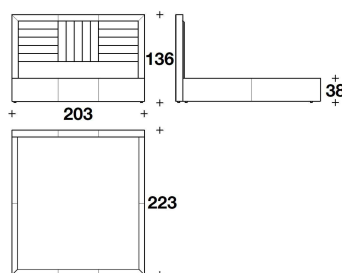

BED BASE Beech wooden slats

COVER Fabric or leather (printed leather not included). Not removable headboard cover, base with loose cover. Headboard back with lining

FEET Wood stained wengé

ACCESSORY Telecontrol accessory for lateral side 9 cm (see LL Sleeping Interiors price list)

OPTIONAL 1 Headboard back with fabric or leather cover

OPTIONAL 2 Bed frame with storage

IAA (LE1)
 LETTO PER MATERASSO / BED FOR
 MATTRESS
 165x200 - 184x223x136H. - H.B.38cm
 65x78 2/3 - 72 1/3x87 2/3x53 2/3H. -
 H.B.15"

IAA (LE2)
 LETTO PER MATERASSO / BED FOR
 MATTRESS
 185x200 - 203x223x136H. - H.B.38cm
 73x78 2/3 - 80x87 2/3x53 2/3H. - H.B.15"

IAA (LE7)
 LETTO PER MATERASSO / BED FOR
 MATTRESS
 200x200 - 219x223x136H. - H.B.38cm
 78 2/3x78 2/3 - 86 1/3x87 2/3x53 2/3H. -
 H.B.15"

IAA (QUSA)
 QUEEN USA : LETTO PER MATERASSO
 / BED FOR MATTRESS
 152x205 - 171x228x136H. - H.B.38cm
 60x80 2/3 - 67 1/3x89 2/3x53 2/3H. -
 H.B.15"

IAA (KUSA)
 KING USA : LETTO PER MATERASSO /
 BED FOR MATTRESS
 195x205 - 214x228x136H. - H.B.38cm
 76 2/3x80 2/3 - 84 1/3x89 2/3x53 2/3H. -
 H.B.15"