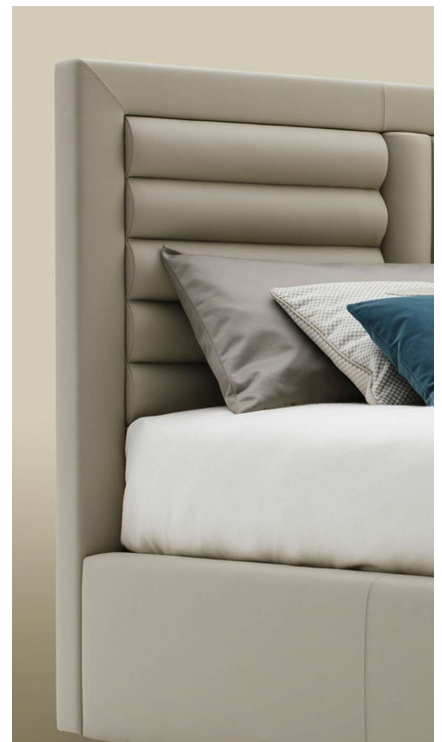

RETE Doghe in legno di faggio

RIVESTIMENTO Tessuto o pelle (escluso pelli stampate). Rivestimento testiera non removibile, base letto svestibile. Retro testiera in fodera

PIEDI Legno tinto wengé

ACCESSORIO Porta telecomando per sponda 9 cm (vedi listino prezzi LL Sleeping Interiors)

BED BASE Beech wooden slats

COVER Fabric or leather (printed leather not included). Not removable headboard cover, base with loose cover. Headboard back with lining

FEET Wood stained wengé

ACCESSORY Telecontrol accessory for lateral side 9 cm (see LL Sleeping Interiors price list)

OPTIONAL 1 Headboard back with fabric or leather cover

OPTIONAL 2 Bed frame with storage

IAA (LE1)
 LETTO PER MATERASSO / BED FOR
 MATTRESS
 165x200 - 184x223x136H. - H.B.38cm
 65x78 2/3 - 72 1/3x87 2/3x53 2/3H. -
 H.B.15"