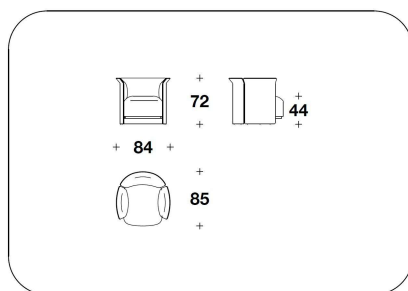

SEAT Seat with interwoven elastic bands, padded with Polyurethane and Fiberfill

Frame seat profile with gun-metal grey finishing

COVER Not removable fabric or leather

OPTIONAL CUSHION Cushion in feather 50x50 or 60x60 covered in removable fabric or leather, with optional logo embroidery

BENTLEY HOME
sofa & armchairs
RAMSEY

BENTLEY

HOME

FET (POL)
POLTRONA / ARMCHAIR
84x85x72H. - H.S.44cm
33x33 1/3x28 1/3H. - H.S.17 1/4"

FET (LS)
LOVESEAT
136x131x72H. - H.S.44cm
53 2/3x51 2/3x28 1/3H. - H.S.17 1/4"

FET (D3)
DIVANO 3 POSTI / 3 SEATER SOFA
260x91x72H. - H.S.44cm
102 1/3x35 2/3x28 1/3H. - H.S.17 1/4"

FET (D4)
DIVANO 4 POSTI / 4 SEATER SOFA
300x91x72H. - H.S.44cm
118x35 2/3x28 1/3H. - H.S.17 1/4"

FET (POLE) - FET (POLE/SCZ)
VENEERED : POLTRONA / ARMCHAIR
84x85x72H. - H.S.44cm
33x33 1/3x28 1/3H. - H.S.17 1/4"

FET (LSE) - FET (LSE/SCZ)
VENEERED : LOVESEAT
136x131x72H. - H.S.44cm
53 2/3x51 2/3x28 1/3H. - H.S.17 1/4"

FET (D3E) - FET (D3E/SCZ)
VENEERED : DIVANO 3 POSTI / 3 SEATER SOFA
260x91x72H. - H.S.44cm
102 1/3x35 2/3x28 1/3H. - H.S.17 1/4"