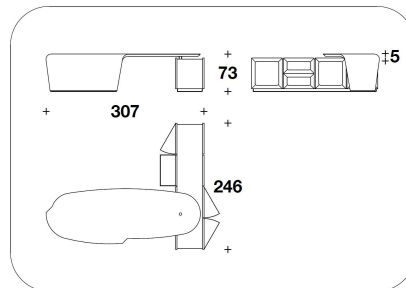

BTV (07R) - BTV (07RMP) - BTV (07RMR) - BTV (07RCP) - BTV (07RCR)
TOP EUCALYPTUS - SYCAMORE - CHESTNUT - BURR WALNUT :
SCRIVANIA DX O SX / RIGHT OR LEFT WRITING-DESK
L.300x108x73H. - 307x246x73H. cm
L.118x42 2/3x28 2/3H. - 121x97x28 2/3H. "