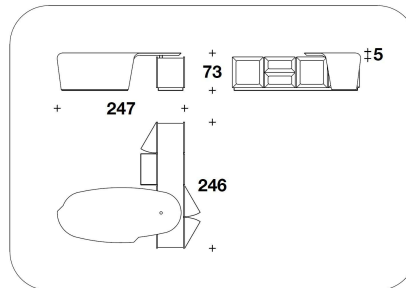

BTV (08V) - BTV (08VMP) - BTV (08VME)
- BTV (08VMR) - BTV (08VCP) - BTV
(08VCE) - BTV (08VCR)
SCRIVANIA DX O SX CON TOP VETRO /
RIGHT OR LEFT WRITING-DESK
W/GLASS TOP
L.240x108x73H. - 247x246x73H. cm
L.94 1/3x42 2/3x28 2/3H. - 97 1/3x97x28
2/3H. "