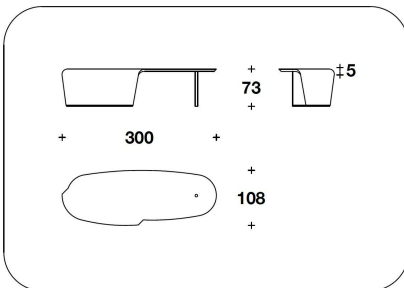

BTV (07R) - BTV (07RMP) - BTV (07RMR) - BTV (07RCP) - BTV (07RCR)
TOP EUCALYPTUS - SYCAMORE - CHESTNUT - BURR WALNUT :
SCRIVANIA DX O SX / RIGHT OR LEFT WRITING-DESK
L.300x108x73H. - 307x246x73H. cm
L.118x42 2/3x28 2/3H. - 121x97x28 2/3H. "