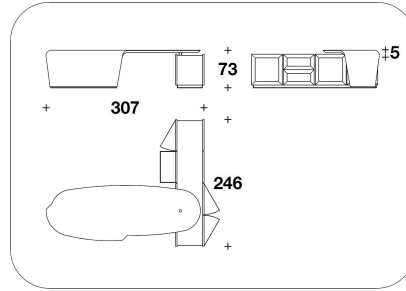

SCRIVANIA DX O SX / RIGHT OR LEFT
WRITING-DESK

L.240x108x73H. - 247x246x73H. cm
L.94 1/3x42 2/3x28 2/3H. - 97 1/3x97x28
2/3H. "

BTV (08) - BTV (08MP) - BTV (08ME) -
BTV (08MR) - BTV (08CP) - BTV (08CE) -
BTV (08CR)

SCRIVANIA DX O SX / RIGHT OR LEFT
WRITING-DESK

L.240x108x73H. - 247x246x73H. cm
L.94 1/3x42 2/3x28 2/3H. - 97 1/3x97x28
2/3H. "

BTV (07) - BTV (07MP) - BTV (07ME) -
BTV (07MR) - BTV (07CP) - BTV (07CE) -
BTV (07CR)
SCRIVANIA DX O SX / RIGHT OR LEFT
WRITING-DESK
L.300x108x73H. - 307x246x73H. cm
L.118x42 2/3x28 2/3H. - 121x97x28
2/3H. "

BTV (07) - BTV (07MP) - BTV (07ME) -
BTV (07MR) - BTV (07CP) - BTV (07CE) -
BTV (07CR)
SCRIVANIA DX O SX / RIGHT OR LEFT
WRITING-DESK
L.300x108x73H. - 307x246x73H. cm
L.118x42 2/3x28 2/3H. - 121x97x28
2/3H. "