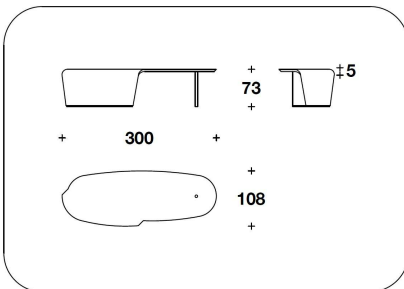

BTV (07V) - BTV (07VMP) - BTV (07VME)
- BTV (07VMR) - BTV (07VCP) - BTV
(07VCE) - BTV (07VCR)
SCRIVANIA DX O SX CON TOP VETRO /
RIGHT OR LEFT WRITING-DESK
W/GLASS TOP
L.300x108x73H. - 307x246x73H. cm
L.118x42 2/3x28 2/3H. - 121x97x28
2/3H. "