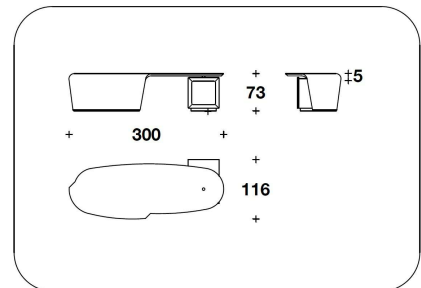

BTV (07R) - BTV (07RMP) - BTV (07RMR) - BTV (07RCP) - BTV (07RCR)
TOP EUCALYPTUS - SYCAMORE - CHESTNUT - BURR WALNUT :
SCRIVANIA DX O SX / RIGHT OR LEFT WRITING-DESK
L.300x108x73H. - 307x246x73H. cm
L.118x42 2/3x28 2/3H. - 121x97x28 2/3H. "

Note