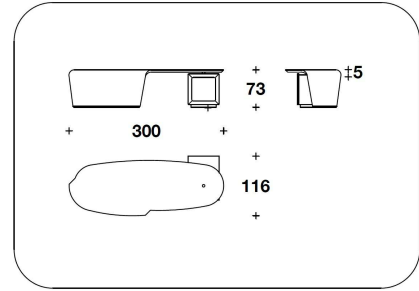

SCRIVANIA DX O SX / RIGHT OR LEFT
WRITING-DESK

L.240x108x73H. - 247x246x73H. cm
L.94 1/3x42 2/3x28 2/3H. - 97 1/3x97x28
2/3H. "

BTV (08) - BTV (08MP) - BTV (08ME) -
BTV (08MR) - BTV (08CP) - BTV (08CE) -
BTV (08CR)

SCRIVANIA DX O SX / RIGHT OR LEFT
WRITING-DESK

L.240x108x73H. - 247x246x73H. cm
L.94 1/3x42 2/3x28 2/3H. - 97 1/3x97x28
2/3H. "

BTV (07) - BTV (07MP) - BTV (07ME) -
BTV (07MR) - BTV (07CP) - BTV (07CE) -
BTV (07CR)
SCRIVANIA DX O SX / RIGHT OR LEFT
WRITING-DESK
L.300x108x73H. - 307x246x73H. cm
L.118x42 2/3x28 2/3H. - 121x97x28
2/3H. "

BTV (07) - BTV (07MP) - BTV (07ME) -
BTV (07MR) - BTV (07CP) - BTV (07CE) -
BTV (07CR)
SCRIVANIA DX O SX / RIGHT OR LEFT
WRITING-DESK
L.300x108x73H. - 307x246x73H. cm
L.118x42 2/3x28 2/3H. - 121x97x28
2/3H. "