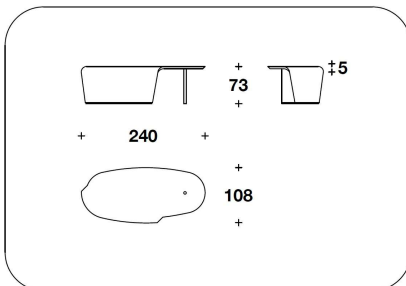

TOP -Wood with leather cover or with tempered extraclear glass, with coordinated lacquered back

-Wood veneered Dark Fiddleback Eucalyptus, Warm Grey Fiddleback Sycamore, Chestnut or Burr Walnut briar-root, with glossy brushed finishing
Top with hole cable storage

OPTIONAL 1 BIFRONTAL SIDEBOARD KENSINGTON (2+1 DOORS, 2 DRAWERS)

Wood covered in leather (printed leathers not included) or veneered Ebony Macassar, Dark Fiddleback Eucalyptus, Warm Grey Fiddleback Sycamore or Chestnut, Burr Walnut briar-root, with glossy brushed finishing

SHELVES Wood matt lacquered

DOORS Wood padded with Polyurethane and Fiberfill covered in quilted leather with rhombus (printed leathers not included)

DRAWERS Wood padded with Polyurethane and Fiberfill covered in quilted leather with rhombus (printed leathers not included). Internal with microfibre cover

BASE Wood matt lacquered

OPTIONAL 2 CHEST OF DRAWERS / PEDESTAL KENSINGTON (2 DRAWERS)

Wood covered in leather (printed leathers not included) or veneered Ebony Macassar, Dark Fiddleback Eucalyptus, Warm Grey Fiddleback Sycamore or Chestnut, Burr Walnut briar-root, with glossy brushed finishing

DRAWERS Wood padded with Polyurethane and Fiberfill covered in quilted leather with rhombus (printed leathers not included). Internal with microfibre cover

BASE Wood matt lacquered

BTV (08) - BTV (08MP) - BTV (08ME) -
BTV (08MR) - BTV (08CP) - BTV (08CE) -
BTV (08CR)

SCRIVANIA DX O SX / RIGHT OR LEFT
WRITING-DESK

L.240x108x73H. - 247x246x73H. cm
L.94 1/3x42 2/3x28 2/3H. - 97 1/3x97x28
2/3H. "