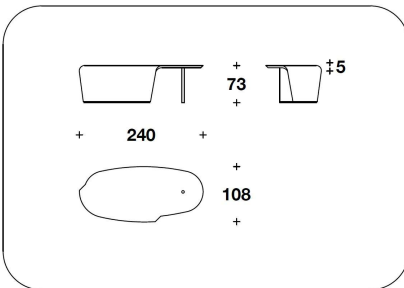

BTV (08V) - BTV (08VMP) - BTV (08VME)
- BTV (08VMR) - BTV (08VCP) - BTV
(08VCE) - BTV (08VCR)
SCRIVANIA DX O SX CON TOP VETRO /
RIGHT OR LEFT WRITING-DESK
W/GLASS TOP
L.240x108x73H. - 247x246x73H. cm
L.94 1/3x42 2/3x28 2/3H. - 97 1/3x97x28
2/3H. "