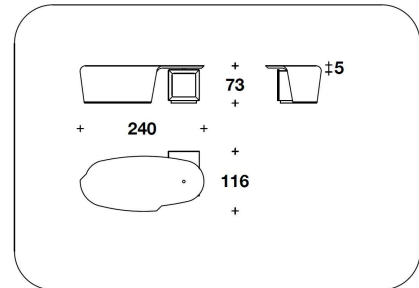

BTV (08V) - BTV (08VMP) - BTV (08VME)
- BTV (08VMR) - BTV (08VCP) - BTV
(08VCE) - BTV (08VCR)
SCRIVANIA DX O SX CON TOP VETRO /
RIGHT OR LEFT WRITING-DESK
W/GLASS TOP
L.240x108x73H. - 247x246x73H. cm
L.94 1/3x42 2/3x28 2/3H. - 97 1/3x97x28
2/3H. "