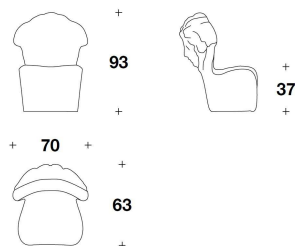

VERSACE HOME
chairs
POP MEDUSA

VERSACE
HOME

DESCRIZIONE TECNICA / TECHNICAL DESCRIPTION

STRUTTURA Seduta utilizzabile in versione indoor e outdoor composta da un monoblocco in Polietilene laccato, retro con scultura Medusa 3D
Disponibile nei colori Red o Black con finitura opaca oppure nei colori Black, White, Pink, Yellow, Blue, Purple, Orange, Green, Silver o Gold con finitura lucida

(quantità minima di acquisto: nr.2 pezzi)

FRAME Occasional indoor or outdoor chair made with a Polyethylene monoblock, with a sculptural 3D Medusa on the back
Available in Red or Black colour with matt finishing or in Black, White, Pink, Yellow, Blue, Purple, Orange, Green, Silver or Gold colour, with glossy finishing
(minimum quantity: No.2 pieces)

SDV (05)
SEDIA / OCCASIONAL CHAIR
70x63x93H. - H.S.37cm
27 2/3x24 2/3x36 2/3H. - H.S.14 2/4"

SDV (05)
SEDIA / OCCASIONAL CHAIR
70x63x93H. - H.S.37cm
27 2/3x24 2/3x36 2/3H. - H.S.14 2/4"

Note