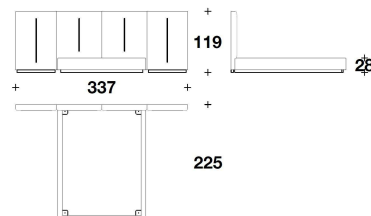

Base with removable fabric or leather cover

**BASE** Solid wood dark stained

**OPTIONAL** Back headboard and lateral sides covered in fabric or leather

**NDL (SPO)**  
**NR.2 : SPONDE LATERALI TESTIERA /**  
**HEADBOARD LATERAL SIDES**  
 80x12x119H. cm  
 31 1/3x4 3/4x47H. "

**NDL (LE1)**  
**LETTO PER MATERASSO / BED FOR**  
**MATTRESS**  
 165x200 - 190x220x119H. - H.B.28 cm  
 65x78 2/3 - 74 2/3x86 2/3x47H. - H.B.11  
 "

**NDL (LE1)**  
**LETTO PER MATERASSO / BED FOR**  
**MATTRESS**  
 165x200 - 190x220x119H. - H.B.28 cm  
 65x78 2/3 - 74 2/3x86 2/3x47H. - H.B.11  
 "

**NDL (LE2)**  
**LETTO PER MATERASSO / BED FOR**  
**MATTRESS**  
 185x200 - 210x220x119H. - H.B.28 cm  
 73x78 2/3 - 82 2/3x86 2/3x47H. - H.B.11  
 "

**NDL (LE2)**  
**LETTO PER MATERASSO / BED FOR**  
**MATTRESS**  
 185x200 - 210x220x119H. - H.B.28 cm  
 73x78 2/3 - 82 2/3x86 2/3x47H. - H.B.11  
 "

**NDL (LE7)**  
**LETTO PER MATERASSO / BED FOR**  
**MATTRESS**  
 200x200 - 225x220x119H. - H.B.28 cm  
 78 2/3x78 2/3 - 88 2/3x86 2/3x47H. -  
 H.B.11 "

**NDL (LE7)**  
**LETTO PER MATERASSO / BED FOR**  
**MATTRESS**  
 200x200 - 225x220x119H. - H.B.28 cm  
 78 2/3x78 2/3 - 88 2/3x86 2/3x47H. -  
 H.B.11 "