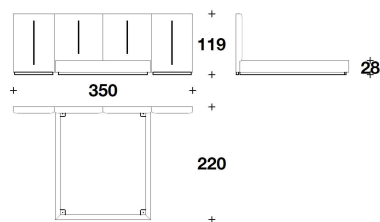

Base with removable fabric or leather cover

**BASE** Solid wood dark stained

**OPTIONAL** Back headboard and lateral sides covered in fabric or leather

**NDL (SPO)**  
**NR.2 : SPONDE LATERALI TESTIERA /**  
**HEADBOARD LATERAL SIDES**  
 80x12x119H. cm  
 31 1/3x4 3/4x47H. "

**NDL (LE1)**  
**LETTO PER MATERASSO / BED FOR**  
**MATTRESS**  
 165x200 - 190x220x119H. - H.B.28 cm  
 65x78 2/3 - 74 2/3x86 2/3x47H. - H.B.11  
 "

**NDL (LE1)**  
**LETTO PER MATERASSO / BED FOR**  
**MATTRESS**  
 165x200 - 190x220x119H. - H.B.28 cm  
 65x78 2/3 - 74 2/3x86 2/3x47H. - H.B.11  
 "