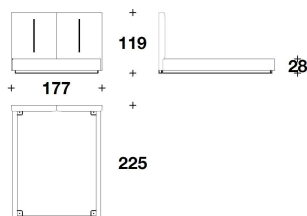

Base with removable fabric or leather cover

**BASE** Solid wood dark stained

**OPTIONAL** Back headboard and lateral sides covered in fabric or leather

**NDL (SPO)**  
**NR.2 : SPONDE LATERALI TESTIERA /**  
**HEADBOARD LATERAL SIDES**  
 80x12x119H. cm  
 31 1/3x4 3/4x47H. "

**NDL (LE1)**  
**LETTO PER MATERASSO / BED FOR**  
**MATTRESS**  
 165x200 - 190x220x119H. - H.B.28 cm  
 65x78 2/3 - 74 2/3x86 2/3x47H. - H.B.11  
 "

**NDL (LE1)**  
**LETTO PER MATERASSO / BED FOR**  
**MATTRESS**  
 165x200 - 190x220x119H. - H.B.28 cm  
 65x78 2/3 - 74 2/3x86 2/3x47H. - H.B.11  
 "

**NDL (LE2)**  
**LETTO PER MATERASSO / BED FOR**  
**MATTRESS**  
 185x200 - 210x220x119H. - H.B.28 cm  
 73x78 2/3 - 82 2/3x86 2/3x47H. - H.B.11  
 "

**NDL (LE2)**  
**LETTO PER MATERASSO / BED FOR**  
**MATTRESS**  
 185x200 - 210x220x119H. - H.B.28 cm  
 73x78 2/3 - 82 2/3x86 2/3x47H. - H.B.11  
 "

**NDL (LE7)**  
**LETTO PER MATERASSO / BED FOR**  
**MATTRESS**  
 200x200 - 225x220x119H. - H.B.28 cm  
 78 2/3x78 2/3 - 88 2/3x86 2/3x47H. -  
 H.B.11 "

**NDL (LE7)**  
**LETTO PER MATERASSO / BED FOR**  
**MATTRESS**  
 200x200 - 225x220x119H. - H.B.28 cm  
 78 2/3x78 2/3 - 88 2/3x86 2/3x47H. -  
 H.B.11 "