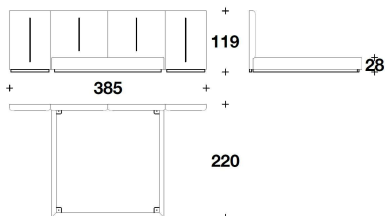

NDL (LE7)
LETTO PER MATERASSO / BED FOR
MATTRESS
200x200 - 225x220x119H. - H.B.28 cm
78 2/3x78 2/3 - 88 2/3x86 2/3x47H. -
H.B.11 "