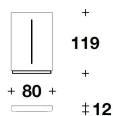

Base with removable fabric or leather cover

**BASE** Solid wood dark stained

**OPTIONAL** Back headboard and lateral sides covered in fabric or leather

**NDL (SPO)**  
**NR.2 : SPONDE LATERALI TESTIERA /**  
**HEADBOARD LATERAL SIDES**  
 80x12x119H. cm  
 31 1/3x4 3/4x47H. "

**NDL (LE1)**  
**LETTO PER MATERASSO / BED FOR**  
**MATTRESS**  
 165x200 - 190x220x119H. - H.B.28 cm  
 65x78 2/3 - 74 2/3x86 2/3x47H. - H.B.11  
 "

**NDL (LE1)**  
**LETTO PER MATERASSO / BED FOR**  
**MATTRESS**  
 165x200 - 190x220x119H. - H.B.28 cm  
 65x78 2/3 - 74 2/3x86 2/3x47H. - H.B.11  
 "