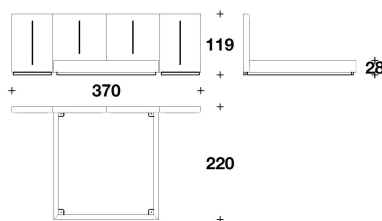

Base with removable fabric or leather cover

**BASE** Solid wood dark stained

**OPTIONAL** Back headboard and lateral sides covered in fabric or leather

**NDL (SPO)**  
**NR.2 : SPONDE LATERALI TESTIERA /**  
**HEADBOARD LATERAL SIDES**  
 80x12x119H. cm  
 31 1/3x4 3/4x47H. "

**NDL (LE1)**  
**LETTO PER MATERASSO / BED FOR**  
**MATTRESS**  
 165x200 - 190x220x119H. - H.B.28 cm  
 65x78 2/3 - 74 2/3x86 2/3x47H. - H.B.11  
 "

**NDL (LE1)**  
**LETTO PER MATERASSO / BED FOR**  
**MATTRESS**  
 165x200 - 190x220x119H. - H.B.28 cm  
 65x78 2/3 - 74 2/3x86 2/3x47H. - H.B.11  
 "

**NDL (LE2)**  
**LETTO PER MATERASSO / BED FOR**  
**MATTRESS**  
 185x200 - 210x220x119H. - H.B.28 cm  
 73x78 2/3 - 82 2/3x86 2/3x47H. - H.B.11  
 "

**NDL (LE2)**  
**LETTO PER MATERASSO / BED FOR**  
**MATTRESS**  
 185x200 - 210x220x119H. - H.B.28 cm  
 73x78 2/3 - 82 2/3x86 2/3x47H. - H.B.11  
 "