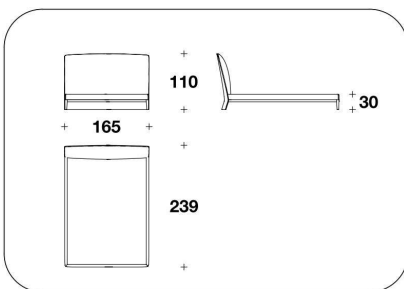

BED BASE Beech wooden slats

COVER Not removable fabric or leather

OPTIONAL 1 Headboard with logo embroidery

N.B. Not compatible with optional diamond quilted No. 3

OPTIONAL 2-3 Back headboard (2) and front headboard (3) with diamond quilted

NWE (LE1)
LETTO PER MATERASSO / BED FOR MATTRESS
 165x200 - 178x234x110H. - H.B.30cm
 65x78 2/3 - 70x92x43 1/3H. - H.B.11 3/4"

NWE (LE2)
LETTO PER MATERASSO / BED FOR MATTRESS
 185x200 - 198x234x110H. - H.B.30cm
 73x78 2/3 - 78x92x43 1/3H. - H.B.11 3/4"

NWE (LE7)
LETTO PER MATERASSO / BED FOR MATTRESS
 200x200 - 213x234x110H. - H.B.30cm
 78 2/3x78 2/3 - 84x92x43 1/3H. - H.B.11 3/4"

NWE (QUSA)
QUEEN USA : LETTO PER MATERASSO / BED FOR MATTRESS
 152x205 - 165x239x110H. - H.B.30cm
 60x80 2/3 - 65x94x43 1/3H. - H.B.11 3/4"

NWE (ELE1)
VENEERED : LETTO PER MATERASSO / BED FOR MATTRESS
 165x200 - 178x234x110H. - H.B.30cm
 65x78 2/3 - 70x92x43 1/3H. - H.B.11 3/4"

NWE (ELE2)
VENEERED : LETTO PER MATERASSO / BED FOR MATTRESS
 185x200 - 198x234x110H. - H.B.30cm
 73x78 2/3 - 78x92x43 1/3H. - H.B.11 3/4"