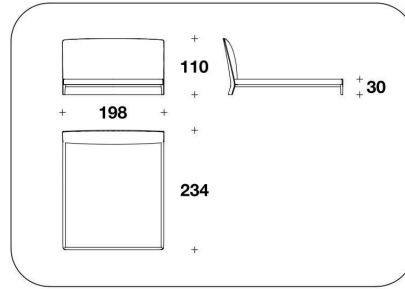

BED BASE Beech wooden slats

COVER Not removable fabric or leather

OPTIONAL 1 Headboard with logo embroidery

N.B. Not compatible with optional diamond quilted No. 3

OPTIONAL 2-3 Back headboard (2) and front headboard (3) with diamond quilted

NWE (LE1)
LETTO PER MATERASSO / BED FOR MATTRESS
 165x200 - 178x234x110H. - H.B.30cm
 65x78 2/3 - 70x92x43 1/3H. - H.B.11 3/4"

NWE (LE2)
LETTO PER MATERASSO / BED FOR MATTRESS
 185x200 - 198x234x110H. - H.B.30cm
 73x78 2/3 - 78x92x43 1/3H. - H.B.11 3/4"

NWE (LE7)
LETTO PER MATERASSO / BED FOR MATTRESS
 200x200 - 213x234x110H. - H.B.30cm
 78 2/3x78 2/3 - 84x92x43 1/3H. - H.B.11 3/4"

NWE (QUSA)
QUEEN USA : LETTO PER MATERASSO / BED FOR MATTRESS
 152x205 - 165x239x110H. - H.B.30cm
 60x80 2/3 - 65x94x43 1/3H. - H.B.11 3/4"

NWE (ELE1)
VENEERED : LETTO PER MATERASSO / BED FOR MATTRESS
 165x200 - 178x234x110H. - H.B.30cm
 65x78 2/3 - 70x92x43 1/3H. - H.B.11 3/4"

NWE (ELE2)
VENEERED : LETTO PER MATERASSO / BED FOR MATTRESS
 185x200 - 198x234x110H. - H.B.30cm
 73x78 2/3 - 78x92x43 1/3H. - H.B.11 3/4"