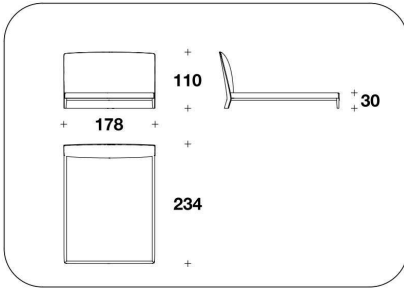

BED BASE Beech wooden slats

COVER Not removable fabric or leather

OPTIONAL 1 Headboard with logo embroidery

N.B. Not compatible with optional diamond quilted No. 3

OPTIONAL 2-3 Back headboard (2) and front headboard (3) with diamond quilted

NWE (LE1)
LETTO PER MATERASSO / BED FOR MATTRESS
 165x200 - 178x234x110H. - H.B.30cm
 65x78 2/3 - 70x92x43 1/3H. - H.B.11 3/4"

NWE (LE2)
LETTO PER MATERASSO / BED FOR MATTRESS
 185x200 - 198x234x110H. - H.B.30cm
 73x78 2/3 - 78x92x43 1/3H. - H.B.11 3/4"

NWE (LE7)
LETTO PER MATERASSO / BED FOR MATTRESS
 200x200 - 213x234x110H. - H.B.30cm
 78 2/3x78 2/3 - 84x92x43 1/3H. - H.B.11 3/4"

NWE (QUSA)
QUEEN USA : LETTO PER MATERASSO / BED FOR MATTRESS
 152x205 - 165x239x110H. - H.B.30cm
 60x80 2/3 - 65x94x43 1/3H. - H.B.11 3/4"

NWE (ELE1)
VENEERED : LETTO PER MATERASSO / BED FOR MATTRESS
 165x200 - 178x234x110H. - H.B.30cm
 65x78 2/3 - 70x92x43 1/3H. - H.B.11 3/4"

NWE (ELE2)
VENEERED : LETTO PER MATERASSO / BED FOR MATTRESS
 185x200 - 198x234x110H. - H.B.30cm
 73x78 2/3 - 78x92x43 1/3H. - H.B.11 3/4"