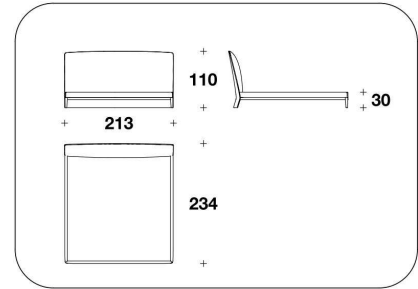

BED BASE Beech wooden slats

COVER Not removable fabric or leather

OPTIONAL 1 Headboard with logo embroidery

N.B. Not compatible with optional diamond quilted No. 3

OPTIONAL 2-3 Back headboard (2) and front headboard (3) with diamond quilted

NWE (LE1)
LETTO PER MATERASSO / BED FOR MATTRESS
 165x200 - 178x234x110H. - H.B.30cm
 65x78 2/3 - 70x92x43 1/3H. - H.B.11 3/4"

NWE (LE2)
LETTO PER MATERASSO / BED FOR MATTRESS
 185x200 - 198x234x110H. - H.B.30cm
 73x78 2/3 - 78x92x43 1/3H. - H.B.11 3/4"

NWE (LE7)
LETTO PER MATERASSO / BED FOR MATTRESS
 200x200 - 213x234x110H. - H.B.30cm
 78 2/3x78 2/3 - 84x92x43 1/3H. - H.B.11 3/4"

NWE (QUSA)
QUEEN USA : LETTO PER MATERASSO / BED FOR MATTRESS
 152x205 - 165x239x110H. - H.B.30cm
 60x80 2/3 - 65x94x43 1/3H. - H.B.11 3/4"