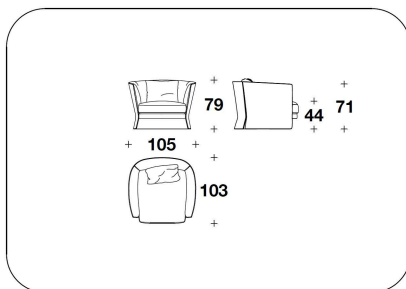

**OPTIONAL 1** Back cushion with logo embroidery

**OPTIONAL 2** External back frame with Diamond quilted

**BENTLEY HOME**  
sofa & armchairs  
**NEWENT**

**BENTLEY**

HOME

NWE (POL)  
POLTRONA / ARMCHAIR  
105x103x79H. - H.S.44cm  
41 1/3x40 2/3x31H. - H.S.17 1/4"

NWE (D3)  
DIVANO 3 POSTI / 3 SEATER SOFA  
260x103x87H. - H.S.44cm  
102 1/3x40 2/3x34 1/3H. - H.S.17 1/4"

NWE (D4)  
DIVANO 4 POSTI / 4 SEATER SOFA  
306x103x87H. - H.S.44cm  
120 1/3x40 2/3x34 1/3H. - H.S.17 1/4"

NWE (POLE)  
VENEERED : POLTRONA / ARMCHAIR  
105x103x79H. - H.S.44 cm  
41 1/3x40 2/3x31H. - H.S.17 1/4 "

NWE (D3E)  
VENEERED : DIVANO 3 POSTI / 3 SEATER SOFA  
260x103x87H. - H.S.44cm  
102 1/3x40 2/3x34 1/3H. - H.S.17 1/4"

NWE (D4E)  
VENEERED : DIVANO 4 POSTI / 4 SEATER SOFA  
306x103x87H. - H.S.44cm  
120 1/3x40 2/3x34 1/3H. - H.S.17 1/4"

**Note**