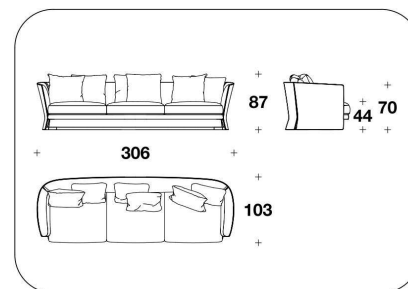

**OPTIONAL 1** Back cushion with logo embroidery

**OPTIONAL 2** External back frame with Diamond quilted

**BENTLEY HOME**  
sofa & armchairs  
**NEWENT**

**BENTLEY**

HOME

NWE (POL)  
POLTRONA / ARMCHAIR  
105x103x79H. - H.S.44cm  
41 1/3x40 2/3x31H. - H.S.17 1/4"

NWE (D3)  
DIVANO 3 POSTI / 3 SEATER SOFA  
260x103x87H. - H.S.44cm  
102 1/3x40 2/3x34 1/3H. - H.S.17 1/4"

NWE (D4)  
DIVANO 4 POSTI / 4 SEATER SOFA  
306x103x87H. - H.S.44cm  
120 1/3x40 2/3x34 1/3H. - H.S.17 1/4"

NWE (POLE)  
VENEERED : POLTRONA / ARMCHAIR  
105x103x79H. - H.S.44 cm  
41 1/3x40 2/3x31H. - H.S.17 1/4 "

NWE (D3E)  
VENEERED : DIVANO 3 POSTI / 3 SEATER SOFA  
260x103x87H. - H.S.44cm  
102 1/3x40 2/3x34 1/3H. - H.S.17 1/4"

NWE (D4E)  
VENEERED : DIVANO 4 POSTI / 4 SEATER SOFA  
306x103x87H. - H.S.44cm  
120 1/3x40 2/3x34 1/3H. - H.S.17 1/4"

**Note**