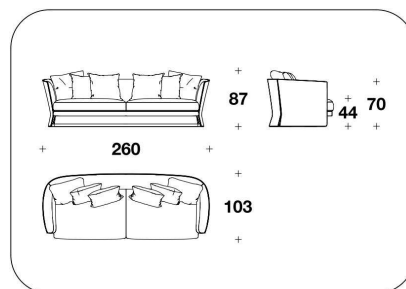

**OPTIONAL 1** Back cushion with logo embroidery

**OPTIONAL 2** External back frame with Diamond quilted

**BENTLEY HOME**  
sofa & armchairs  
**NEWENT**

**BENTLEY**

HOME

NWE (POL)  
POLTRONA / ARMCHAIR  
105x103x79H. - H.S.44cm  
41 1/3x40 2/3x31H. - H.S.17 1/4"

NWE (D3)  
DIVANO 3 POSTI / 3 SEATER SOFA  
260x103x87H. - H.S.44cm  
102 1/3x40 2/3x34 1/3H. - H.S.17 1/4"

NWE (D4)  
DIVANO 4 POSTI / 4 SEATER SOFA  
306x103x87H. - H.S.44cm  
120 1/3x40 2/3x34 1/3H. - H.S.17 1/4"

NWE (POLE)  
VENEERED : POLTRONA / ARMCHAIR  
105x103x79H. - H.S.44 cm  
41 1/3x40 2/3x31H. - H.S.17 1/4 "

NWE (D3E)  
VENEERED : DIVANO 3 POSTI / 3 SEATER SOFA  
260x103x87H. - H.S.44cm  
102 1/3x40 2/3x34 1/3H. - H.S.17 1/4"

NWE (D4E)  
VENEERED : DIVANO 4 POSTI / 4 SEATER SOFA  
306x103x87H. - H.S.44cm  
120 1/3x40 2/3x34 1/3H. - H.S.17 1/4"

**Note**