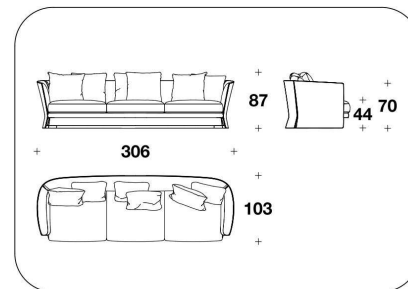

**OPTIONAL 1** Back cushion with logo embroidery

**OPTIONAL 2** External back frame with Diamond quilted

**BENTLEY HOME**  
sofa & armchairs  
**NEWENT**

**BENTLEY**

HOME

NWE (POL)  
POLTRONA / ARMCHAIR  
105x103x79H. - H.S.44cm  
41 1/3x40 2/3x31H. - H.S.17 1/4"

NWE (D3)  
DIVANO 3 POSTI / 3 SEATER SOFA  
260x103x87H. - H.S.44cm  
102 1/3x40 2/3x34 1/3H. - H.S.17 1/4"

NWE (D4)  
DIVANO 4 POSTI / 4 SEATER SOFA  
306x103x87H. - H.S.44cm  
120 1/3x40 2/3x34 1/3H. - H.S.17 1/4"

NWE (POLE)  
VENEERED : POLTRONA / ARMCHAIR  
105x103x79H. - H.S.44 cm  
41 1/3x40 2/3x31H. - H.S.17 1/4 "

NWE (D3E)  
VENEERED : DIVANO 3 POSTI / 3 SEATER SOFA  
260x103x87H. - H.S.44cm  
102 1/3x40 2/3x34 1/3H. - H.S.17 1/4"

NWE (D4E)  
VENEERED : DIVANO 4 POSTI / 4 SEATER SOFA  
306x103x87H. - H.S.44cm  
120 1/3x40 2/3x34 1/3H. - H.S.17 1/4"

**Note**