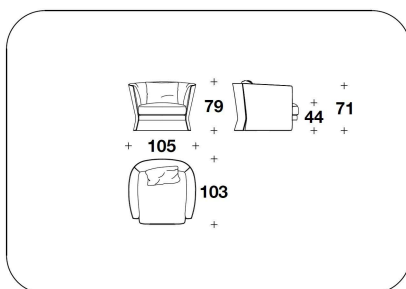

**OPTIONAL 1** Back cushion with logo embroidery

**OPTIONAL 2** External back frame with Diamond quilted

**BENTLEY HOME**  
sofa & armchairs  
**NEWENT**

**BENTLEY**

HOME

NWE (POL)  
POLTRONA / ARMCHAIR  
105x103x79H. - H.S.44cm  
41 1/3x40 2/3x31H. - H.S.17 1/4"

NWE (D3)  
DIVANO 3 POSTI / 3 SEATER SOFA  
260x103x87H. - H.S.44cm  
102 1/3x40 2/3x34 1/3H. - H.S.17 1/4"

NWE (D4)  
DIVANO 4 POSTI / 4 SEATER SOFA  
306x103x87H. - H.S.44cm  
120 1/3x40 2/3x34 1/3H. - H.S.17 1/4"

NWE (POLE)  
VENEERED : POLTRONA / ARMCHAIR  
105x103x79H. - H.S.44 cm  
41 1/3x40 2/3x31H. - H.S.17 1/4 "

NWE (D3E)  
VENEERED : DIVANO 3 POSTI / 3 SEATER SOFA  
260x103x87H. - H.S.44cm  
102 1/3x40 2/3x34 1/3H. - H.S.17 1/4"

NWE (D4E)  
VENEERED : DIVANO 4 POSTI / 4 SEATER SOFA  
306x103x87H. - H.S.44cm  
120 1/3x40 2/3x34 1/3H. - H.S.17 1/4"

**Note**