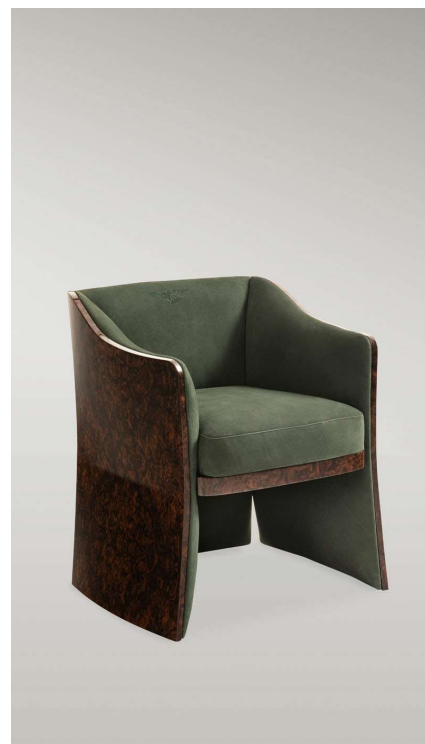

**DESCRIZIONE TECNICA / TECHNICAL DESCRIPTION**

**SCHIENALE** Legno curvato imbottito con Poliuretano e Fiberfill. Esterno struttura e fascia sotto seduta in legno curvato impiallacciato radica Burr Walnut o Smoked Liquidambar, finitura lucida spazzolata, oppure Smoked Liquidambar finitura opaca. Versione alternativa completamente rivestita

**OPTIONAL 1** Ricamo logo su cuscino schienale

**OPTIONAL 2** Trapuntatura Diamond su esterno struttura

**BACK** Curved wood padded with Polyurethane and Fiberfill. External frame and band under the seat in wood veneered Burr Walnut briar-root or Smoked Liquidambar, with glossy brushed finishing or Smoked Liquidambar with matt finishing. Alternative version completely covered

**SEAT** Steel padded with Polyurethane and Fiberfill; interwoven elastic bands

**BACK CUSHIONS** Mixed feather

**SEAT CUSHIONS** Polyurethane, Fiberfill and mixed feather

**COVER** Not removable fabric or leather. Cushions with removable cover

**OPTIONAL 1** Back cushion with logo embroidery

**OPTIONAL 2** External back frame with Diamond quilted

**BENTLEY HOME**  
sofa & armchairs  
**NEWENT**

**BENTLEY**

HOME

NWE (POL)  
POLTRONA / ARMCHAIR  
105x103x79H. - H.S.44cm  
41 1/3x40 2/3x31H. - H.S.17 1/4"