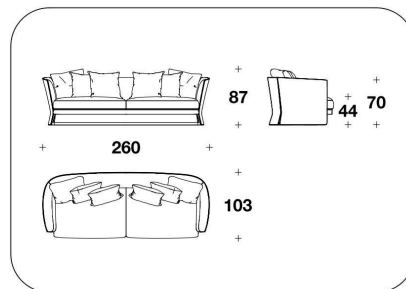

**OPTIONAL 1** Back cushion with logo embroidery

**OPTIONAL 2** External back frame with Diamond quilted

**BENTLEY HOME**  
sofa & armchairs  
**NEWENT**

**BENTLEY**

HOME

NWE (POL)  
POLTRONA / ARMCHAIR  
105x103x79H. - H.S.44cm  
41 1/3x40 2/3x31H. - H.S.17 1/4"

NWE (D3)  
DIVANO 3 POSTI / 3 SEATER SOFA  
260x103x87H. - H.S.44cm  
102 1/3x40 2/3x34 1/3H. - H.S.17 1/4"

NWE (D4)  
DIVANO 4 POSTI / 4 SEATER SOFA  
306x103x87H. - H.S.44cm  
120 1/3x40 2/3x34 1/3H. - H.S.17 1/4"

NWE (POLE)  
VENEERED : POLTRONA / ARMCHAIR  
105x103x79H. - H.S.44 cm  
41 1/3x40 2/3x31H. - H.S.17 1/4 "

NWE (D3E)  
VENEERED : DIVANO 3 POSTI / 3 SEATER SOFA  
260x103x87H. - H.S.44cm  
102 1/3x40 2/3x34 1/3H. - H.S.17 1/4"

NWE (D4E)  
VENEERED : DIVANO 4 POSTI / 4 SEATER SOFA  
306x103x87H. - H.S.44cm  
120 1/3x40 2/3x34 1/3H. - H.S.17 1/4"

**Note**