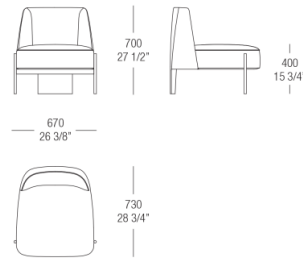

# DIMENSIONS

Sofa W. 1650 mm

Round sofa W. 1700 mm

Armchair with armrests

Armchair without armrests

Dining armchair

Dining chair