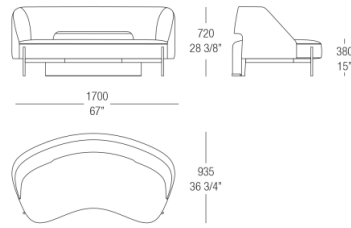

# DIMENSIONS

Sofa W. 1650 mm

Round sofa W. 1700 mm

Armchair with armrests

Armchair without armrests

Dining armchair

Dining chair