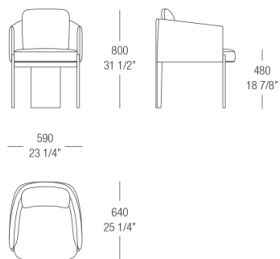

# DIMENSIONS

Sofa W. 1650 mm

Round sofa W. 1700 mm

Armchair with armrests

Armchair without armrests

Dining armchair

Dining chair