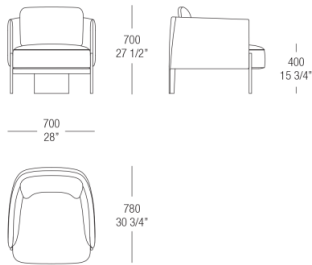

# DIMENSIONS

Sofa W. 1650 mm

Round sofa W. 1700 mm

Armchair with armrests

Armchair without armrests

Dining armchair

Dining chair