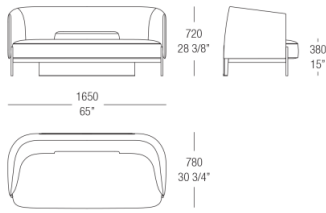

# DIMENSIONS

Sofa W. 1650 mm

Round sofa W. 1700 mm

Armchair with armrests

Armchair without armrests

Dining armchair

Dining chair