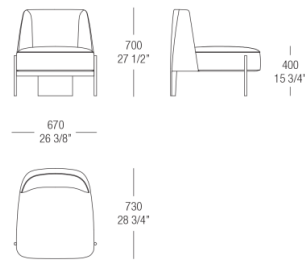

Armchair without armrests

Sofa W. 1650 mm

Round sofa W. 1700 mm