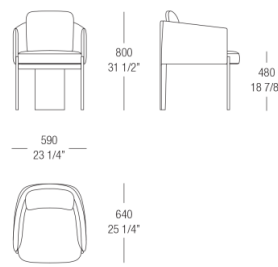

Dining armchair