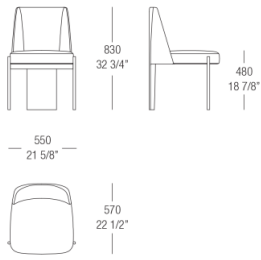

DIMENSIONS

Dining chair