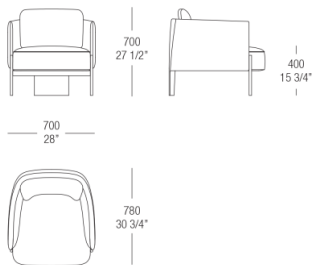

Armchair without armrests

Sofa W. 1650 mm

Round sofa W. 1700 mm