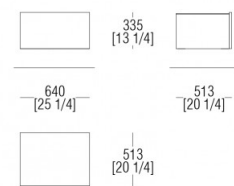

DIMENSIONS

Night table W. 480 mm

Hanging night table W. 480 mm

Night table W. 480 mm

Night table W. 640 mm

Hanging night table W. 640 mm

Night table W. 640 mm

Chest of drawers W. 1280 mm

Hanging chest of drawers W. 1280 mm

Chest of drawers W. 1280 mm

Chest of drawers W. 1600 mm

Hanging chest of drawers W. 1600 mm

Chest of drawers W. 1600 mm