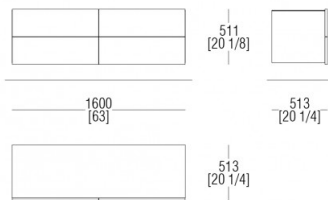

DIMENSIONS

Night table W. 480 mm

Hanging night table W. 480 mm

Night table W. 480 mm

Night table W. 640 mm

Hanging night table W. 640 mm

Night table W. 640 mm

Chest of drawers W. 1280 mm

Hanging chest of drawers W. 1280 mm

Chest of drawers W. 1280 mm

Chest of drawers W. 1600 mm

Hanging chest of drawers W. 1600 mm

Chest of drawers W. 1600 mm