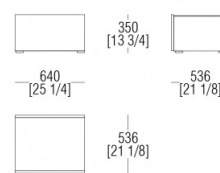

DIMENSIONS

Night table W. 480 mm

Hanging night table W. 480 mm

Night table W. 480 mm

Night table W. 640 mm

Hanging night table W. 640 mm

Night table W. 640 mm

Chest of drawers W. 1280 mm

Hanging chest of drawers W. 1280 mm

Chest of drawers W. 1280 mm

Chest of drawers W. 1600 mm

Hanging chest of drawers W. 1600 mm

Chest of drawers W. 1600 mm