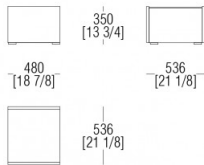

DIMENSIONS

Night table W. 480 mm

Hanging night table W. 480 mm

Night table W. 480 mm

Night table W. 640 mm

Hanging night table W. 640 mm

Night table W. 640 mm

Chest of drawers W. 1280 mm

Hanging chest of drawers W. 1280 mm

Chest of drawers W. 1280 mm

Chest of drawers W. 1600 mm

Hanging chest of drawers W. 1600 mm

Chest of drawers W. 1600 mm