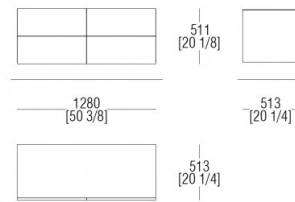

Hanging chest of drawers W. 1280 mm