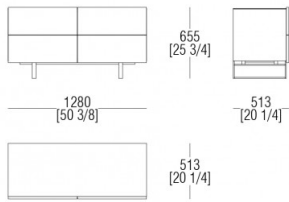

DIMENSIONS

Night table W. 480 mm

Hanging night table W. 480 mm

Night table W. 480 mm

Night table W. 640 mm

Hanging night table W. 640 mm

Night table W. 640 mm

Chest of drawers W. 1280 mm

Hanging chest of drawers W. 1280 mm

Chest of drawers W. 1280 mm

Chest of drawers W. 1600 mm

Hanging chest of drawers W. 1600 mm

Chest of drawers W. 1600 mm