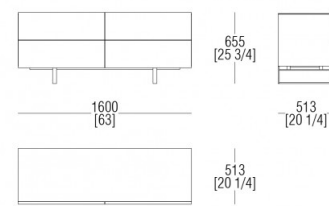

DIMENSIONS

Night table W. 480 mm

Hanging night table W. 480 mm

Night table W. 480 mm

Night table W. 640 mm

Hanging night table W. 640 mm

Night table W. 640 mm

Chest of drawers W. 1280 mm

Hanging chest of drawers W. 1280 mm

Chest of drawers W. 1280 mm

Chest of drawers W. 1600 mm

Hanging chest of drawers W. 1600 mm

Chest of drawers W. 1600 mm