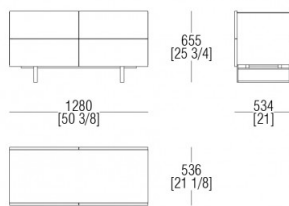

DIMENSIONS

Night table W. 480 mm

Hanging night table W. 480 mm

Night table W. 480 mm

Night table W. 640 mm

Hanging night table W. 640 mm

Night table W. 640 mm

Chest of drawers W. 1280 mm

Hanging chest of drawers W. 1280 mm

Chest of drawers W. 1280 mm

Chest of drawers W. 1600 mm

Hanging chest of drawers W. 1600 mm

Chest of drawers W. 1600 mm