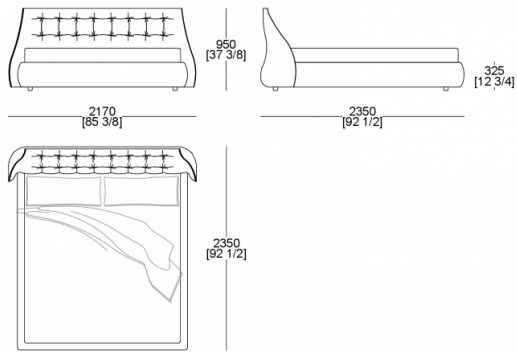

N12 Balena

N09 Squalo
blu

N10 Tigre

N07 Leone

N04
Alligatore

N06 Volpe

N13 Orso
bruno

DIMENSIONS

Bed (mattress W. 1600 x D. 2000 mm)

Bed (mattress W. 1600 x D. 2100 mm)

Bed (mattress W. 1800 x D. 2000 mm)

Bed (mattress W. 1800 x D. 2100 mm)

Bed (mattress W. 1930 x D. 2020 mm)