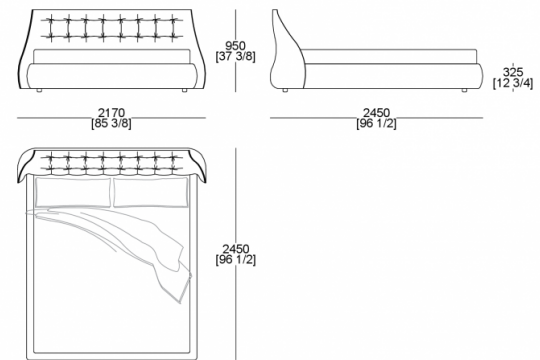

Bed (mattress W. 1600 x D. 2000 mm)

Bed (mattress W. 1600 x D. 2100 mm)

Bed (mattress W. 1800 x D. 2000 mm)

Bed (mattress W. 1800 x D. 2100 mm)

Bed (mattress W. 1930 x D. 2020 mm)