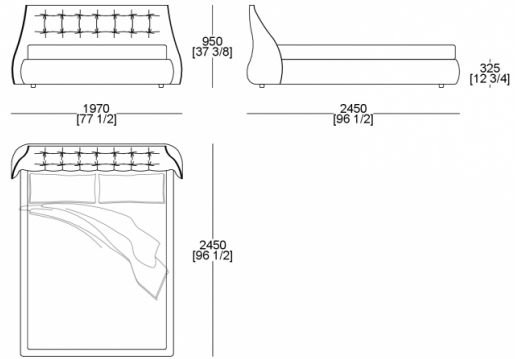

N12 Balena

N09 Squalo
blu

N10 Tigre

N07 Leone

N04
Alligatore

N06 Volpe

N13 Orso
bruno

DIMENSIONS

Bed (mattress W. 1600 x D. 2000 mm)

Bed (mattress W. 1600 x D. 2100 mm)

Bed (mattress W. 1800 x D. 2000 mm)

Bed (mattress W. 1800 x D. 2100 mm)

Bed (mattress W. 1930 x D. 2020 mm)