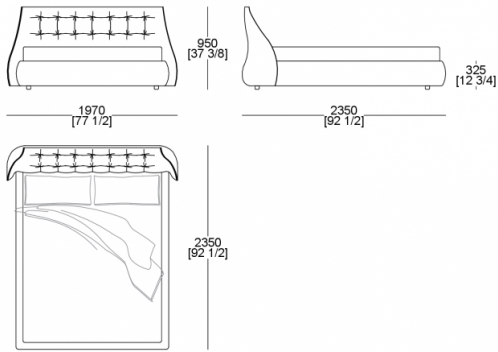

N12 Balena

N09 Squalo
blu

N10 Tigre

N07 Leone

N04
Alligatore

N06 Volpe

N13 Orso
bruno

DIMENSIONS

Bed (mattress W. 1600 x D. 2000 mm)

Bed (mattress W. 1600 x D. 2100 mm)

Bed (mattress W. 1800 x D. 2000 mm)

Bed (mattress W. 1800 x D. 2100 mm)

Bed (mattress W. 1930 x D. 2020 mm)