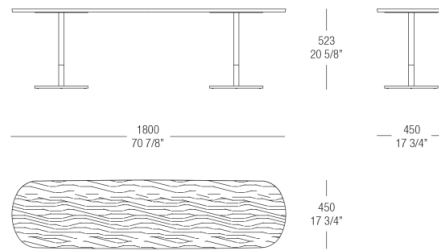

Wood top console