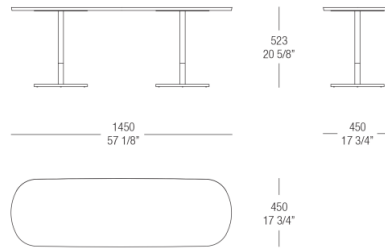

9H Petrolio

9E Deep Blu

METALS

537
Varnished
antiqued
Brass535
Varnished
antiqued
Dark Bronze536
Varnished
antiqued
Graphite

DIMENSIONS

Wood top console

Lacquered top console

Marble top console