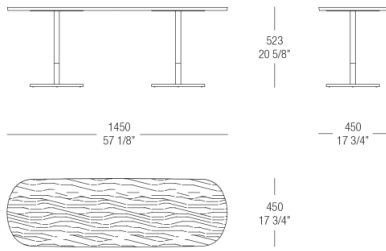

9H Petrolio

9E Deep Blu

METALS

537
Varnished
antiqued
Brass535
Varnished
antiqued
Dark Bronze536
Varnished
antiqued
Graphite

DIMENSIONS

Wood top console

Lacquered top console

Marble top console