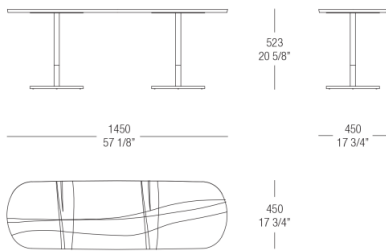

9H Petrolio

9E Deep Blu

METALS

537
Varnished
antiqued
Brass535
Varnished
antiqued
Dark Bronze536
Varnished
antiqued
Graphite

DIMENSIONS

Wood top console

Lacquered top console

Marble top console