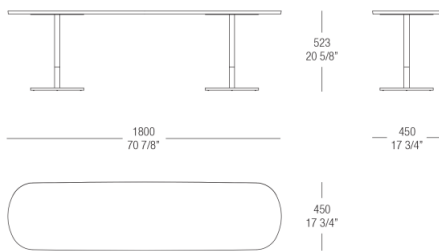

Lacquered top console