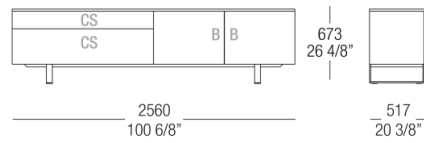

# DIMENSIONS

Hanging sideboard

Low sideboard W. 1920 mm

Hanging sideboard W. 2560 mm

Low sideboard W. 2560 mm

Hanging sideboard W. 1920 mm

Low sideboard W. 1920 mm

Hanging sideboard W. 2560 mm

Low sideboard W. 2560 mm

Low sideboard W. 2560 mm

Hanging sideboard W. 2560 mm

Low sideboard W. 2560 mm

Low sideboard W. 2560 mm

Hanging sideboard W. 2560 mm

Hanging sideboard W. 2560 mm

Low sideboard W. 2560 mm

Hanging sideboard W. 2560 mm

Hanging sideboard W. 2560 mm

Low sideboard W. 2560 mm

High sideboard L. 1280 mm

High sideboard L. 1280 mm

High sideboard L. 1280 mm

High sideboard L. 1280 mm