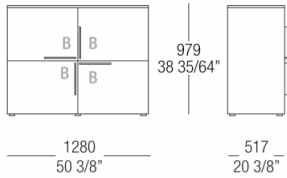

# DIMENSIONS

Hanging sideboard

Low sideboard W. 1920 mm

Hanging sideboard W. 2560 mm

Low sideboard W. 2560 mm

Hanging sideboard W. 1920 mm

Low sideboard W. 1920 mm

Hanging sideboard W. 2560 mm

Low sideboard W. 2560 mm

Low sideboard W. 2560 mm

Hanging sideboard W. 2560 mm

Low sideboard W. 2560 mm

Low sideboard W. 2560 mm

Hanging sideboard W. 2560 mm

Hanging sideboard W. 2560 mm

Low sideboard W. 2560 mm

Hanging sideboard W. 2560 mm

Hanging sideboard W. 2560 mm

Low sideboard W. 2560 mm

High sideboard L. 1280 mm

High sideboard L. 1280 mm

High sideboard L. 1280 mm

High sideboard L. 1280 mm