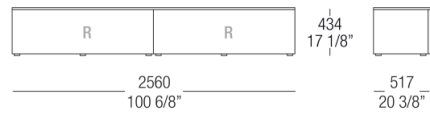

Low sideboard W. 2560 mm

Hanging sideboard W. 2560 mm

Low sideboard W. 2560 mm

Low sideboard W. 2560 mm

Hanging sideboard W. 2560 mm

Hanging sideboard W. 2560 mm