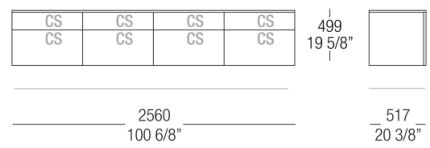

# DIMENSIONS

Hanging sideboard

Low sideboard W. 1920 mm

Hanging sideboard W. 2560 mm

Low sideboard W. 2560 mm

Hanging sideboard W. 1920 mm

Low sideboard W. 1920 mm

Hanging sideboard W. 2560 mm

Low sideboard W. 2560 mm

Low sideboard W. 2560 mm

Hanging sideboard W. 2560 mm

Low sideboard W. 2560 mm

Low sideboard W. 2560 mm

Hanging sideboard W. 2560 mm

Hanging sideboard W. 2560 mm

Low sideboard W. 2560 mm

Hanging sideboard W. 2560 mm

Hanging sideboard W. 2560 mm

Low sideboard W. 2560 mm

High sideboard L. 1280 mm

High sideboard L. 1280 mm

High sideboard L. 1280 mm

High sideboard L. 1280 mm