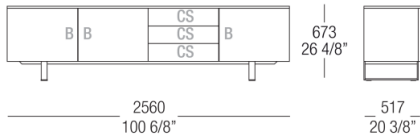

# DIMENSIONS

Hanging sideboard

Low sideboard W. 1920 mm

Hanging sideboard W. 2560 mm

Low sideboard W. 2560 mm

Hanging sideboard W. 1920 mm

Low sideboard W. 1920 mm

Hanging sideboard W. 2560 mm

Low sideboard W. 2560 mm

Low sideboard W. 2560 mm

Hanging sideboard W. 2560 mm

Low sideboard W. 2560 mm

Low sideboard W. 2560 mm

Hanging sideboard W. 2560 mm

Hanging sideboard W. 2560 mm

Low sideboard W. 2560 mm

Hanging sideboard W. 2560 mm

Hanging sideboard W. 2560 mm

Low sideboard W. 2560 mm

High sideboard L. 1280 mm

High sideboard L. 1280 mm

High sideboard L. 1280 mm

High sideboard L. 1280 mm