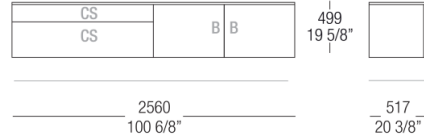

# DIMENSIONS

Hanging sideboard

Low sideboard W. 1920 mm

Hanging sideboard W. 2560 mm

Low sideboard W. 2560 mm

Hanging sideboard W. 1920 mm

Low sideboard W. 1920 mm

Hanging sideboard W. 2560 mm

Low sideboard W. 2560 mm

Low sideboard W. 2560 mm

Hanging sideboard W. 2560 mm

Low sideboard W. 2560 mm

Low sideboard W. 2560 mm

Hanging sideboard W. 2560 mm

Hanging sideboard W. 2560 mm

Low sideboard W. 2560 mm

Hanging sideboard W. 2560 mm

Hanging sideboard W. 2560 mm

Low sideboard W. 2560 mm

High sideboard L. 1280 mm

High sideboard L. 1280 mm

High sideboard L. 1280 mm

High sideboard L. 1280 mm