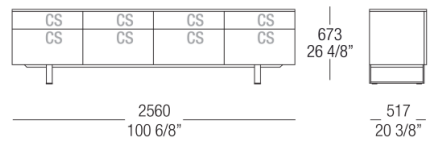

# DIMENSIONS

Hanging sideboard

Low sideboard W. 1920 mm

Hanging sideboard W. 2560 mm

Low sideboard W. 2560 mm

Hanging sideboard W. 1920 mm

Low sideboard W. 1920 mm

Hanging sideboard W. 2560 mm

Low sideboard W. 2560 mm

Low sideboard W. 2560 mm

Hanging sideboard W. 2560 mm

Low sideboard W. 2560 mm

Low sideboard W. 2560 mm

Hanging sideboard W. 2560 mm

Hanging sideboard W. 2560 mm

Low sideboard W. 2560 mm

Hanging sideboard W. 2560 mm

Hanging sideboard W. 2560 mm

Low sideboard W. 2560 mm

High sideboard L. 1280 mm

High sideboard L. 1280 mm

High sideboard L. 1280 mm

High sideboard L. 1280 mm