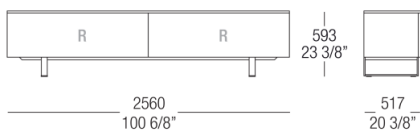

# DIMENSIONS

Hanging sideboard

Low sideboard W. 1920 mm

Hanging sideboard W. 2560 mm

Low sideboard W. 2560 mm

Hanging sideboard W. 1920 mm

Low sideboard W. 1920 mm

Hanging sideboard W. 2560 mm

Low sideboard W. 2560 mm

Low sideboard W. 2560 mm

Hanging sideboard W. 2560 mm

Low sideboard W. 2560 mm

Low sideboard W. 2560 mm

Hanging sideboard W. 2560 mm

Hanging sideboard W. 2560 mm

Low sideboard W. 2560 mm

Hanging sideboard W. 2560 mm

Hanging sideboard W. 2560 mm

Low sideboard W. 2560 mm

High sideboard L. 1280 mm

High sideboard L. 1280 mm

High sideboard L. 1280 mm

High sideboard L. 1280 mm