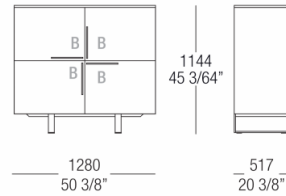

# DIMENSIONS

Hanging sideboard

Low sideboard W. 1920 mm

Hanging sideboard W. 2560 mm

Low sideboard W. 2560 mm

Hanging sideboard W. 1920 mm

Low sideboard W. 1920 mm

Hanging sideboard W. 2560 mm

Low sideboard W. 2560 mm

Low sideboard W. 2560 mm

Hanging sideboard W. 2560 mm

Low sideboard W. 2560 mm

Low sideboard W. 2560 mm

Hanging sideboard W. 2560 mm

Hanging sideboard W. 2560 mm

Low sideboard W. 2560 mm

Hanging sideboard W. 2560 mm

Hanging sideboard W. 2560 mm

Low sideboard W. 2560 mm

High sideboard L. 1280 mm

High sideboard L. 1280 mm

High sideboard L. 1280 mm

High sideboard L. 1280 mm