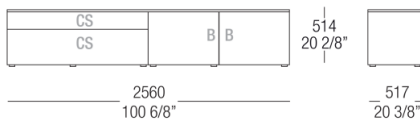

# DIMENSIONS

Hanging sideboard

Low sideboard W. 1920 mm

Hanging sideboard W. 2560 mm

Low sideboard W. 2560 mm

Hanging sideboard W. 1920 mm

Low sideboard W. 1920 mm

Hanging sideboard W. 2560 mm

Low sideboard W. 2560 mm

Low sideboard W. 2560 mm

Hanging sideboard W. 2560 mm

Low sideboard W. 2560 mm

Low sideboard W. 2560 mm

Hanging sideboard W. 2560 mm

Hanging sideboard W. 2560 mm

Low sideboard W. 2560 mm

Hanging sideboard W. 2560 mm

Hanging sideboard W. 2560 mm

Low sideboard W. 2560 mm

High sideboard L. 1280 mm

High sideboard L. 1280 mm

High sideboard L. 1280 mm

High sideboard L. 1280 mm