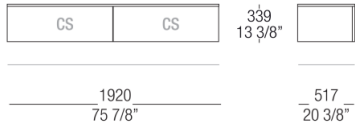

# DIMENSIONS

Hanging sideboard

Low sideboard W. 1920 mm

Hanging sideboard W. 2560 mm

Low sideboard W. 2560 mm

Hanging sideboard W. 1920 mm

Low sideboard W. 1920 mm

Hanging sideboard W. 2560 mm