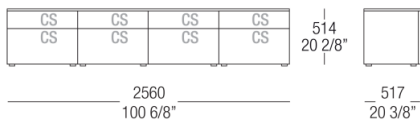

# DIMENSIONS

Hanging sideboard

Low sideboard W. 1920 mm

Hanging sideboard W. 2560 mm

Low sideboard W. 2560 mm

Hanging sideboard W. 1920 mm

Low sideboard W. 1920 mm

Hanging sideboard W. 2560 mm

Low sideboard W. 2560 mm

Low sideboard W. 2560 mm

Hanging sideboard W. 2560 mm

Low sideboard W. 2560 mm

Low sideboard W. 2560 mm

Hanging sideboard W. 2560 mm

Hanging sideboard W. 2560 mm

Low sideboard W. 2560 mm

Hanging sideboard W. 2560 mm

Hanging sideboard W. 2560 mm

Low sideboard W. 2560 mm

High sideboard L. 1280 mm

High sideboard L. 1280 mm

High sideboard L. 1280 mm

High sideboard L. 1280 mm