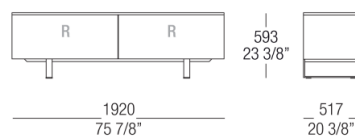

# DIMENSIONS

Hanging sideboard

Low sideboard W. 1920 mm

Hanging sideboard W. 2560 mm

Low sideboard W. 2560 mm

Hanging sideboard W. 1920 mm

Low sideboard W. 1920 mm

Hanging sideboard W. 2560 mm

Low sideboard W. 2560 mm

Low sideboard W. 2560 mm

Hanging sideboard W. 2560 mm

Low sideboard W. 2560 mm

Low sideboard W. 2560 mm

Hanging sideboard W. 2560 mm

Hanging sideboard W. 2560 mm

Low sideboard W. 2560 mm

Hanging sideboard W. 2560 mm

Hanging sideboard W. 2560 mm

Low sideboard W. 2560 mm

High sideboard L. 1280 mm

High sideboard L. 1280 mm

High sideboard L. 1280 mm

High sideboard L. 1280 mm