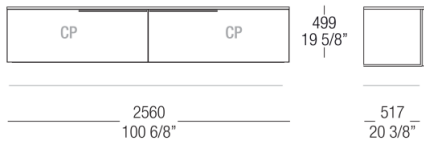

# DIMENSIONS

Hanging sideboard

Low sideboard W. 1920 mm

Hanging sideboard W. 2560 mm

Low sideboard W. 2560 mm

Hanging sideboard W. 1920 mm

Low sideboard W. 1920 mm

Hanging sideboard W. 2560 mm

Low sideboard W. 2560 mm

Low sideboard W. 2560 mm

Hanging sideboard W. 2560 mm

Low sideboard W. 2560 mm

Low sideboard W. 2560 mm

Hanging sideboard W. 2560 mm

Hanging sideboard W. 2560 mm

Low sideboard W. 2560 mm

Hanging sideboard W. 2560 mm

Hanging sideboard W. 2560 mm

Low sideboard W. 2560 mm

High sideboard L. 1280 mm

High sideboard L. 1280 mm

High sideboard L. 1280 mm

High sideboard L. 1280 mm