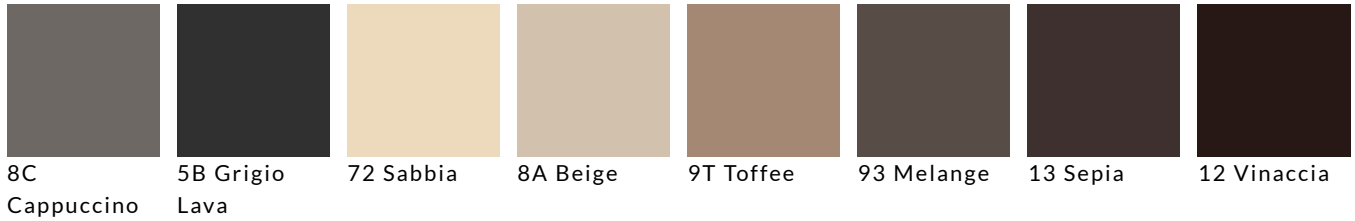

EXTERIOR STRUCTURE / TOP FINISHINGS

MATT LACQUERED