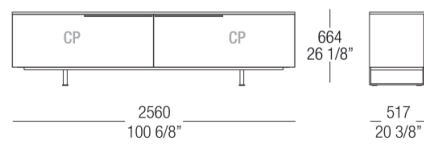

# DIMENSIONS

Hanging sideboard

Low sideboard W. 1920 mm

Hanging sideboard W. 2560 mm

Low sideboard W. 2560 mm

Hanging sideboard W. 1920 mm

Low sideboard W. 1920 mm

Hanging sideboard W. 2560 mm

Low sideboard W. 2560 mm

Low sideboard W. 2560 mm

Hanging sideboard W. 2560 mm

Low sideboard W. 2560 mm

Low sideboard W. 2560 mm

Hanging sideboard W. 2560 mm

Hanging sideboard W. 2560 mm

Low sideboard W. 2560 mm

Hanging sideboard W. 2560 mm

Hanging sideboard W. 2560 mm

Low sideboard W. 2560 mm

High sideboard L. 1280 mm

High sideboard L. 1280 mm

High sideboard L. 1280 mm

High sideboard L. 1280 mm