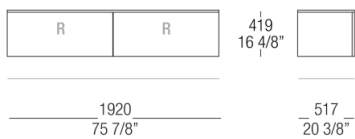

# DIMENSIONS

Hanging sideboard

Low sideboard W. 1920 mm

Hanging sideboard W. 2560 mm

Low sideboard W. 2560 mm

Hanging sideboard W. 1920 mm

Low sideboard W. 1920 mm

Hanging sideboard W. 2560 mm

Low sideboard W. 2560 mm

Low sideboard W. 2560 mm

Hanging sideboard W. 2560 mm

Low sideboard W. 2560 mm

Low sideboard W. 2560 mm

Hanging sideboard W. 2560 mm

Hanging sideboard W. 2560 mm

Low sideboard W. 2560 mm

Hanging sideboard W. 2560 mm

Hanging sideboard W. 2560 mm

Low sideboard W. 2560 mm

High sideboard L. 1280 mm

High sideboard L. 1280 mm

High sideboard L. 1280 mm

High sideboard L. 1280 mm