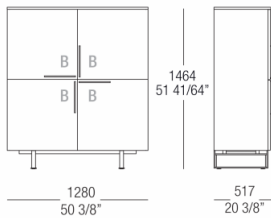

# DIMENSIONS

Hanging sideboard

Low sideboard W. 1920 mm

Hanging sideboard W. 2560 mm

Low sideboard W. 2560 mm

Hanging sideboard W. 1920 mm

Low sideboard W. 1920 mm

Hanging sideboard W. 2560 mm

Low sideboard W. 2560 mm

Low sideboard W. 2560 mm

Hanging sideboard W. 2560 mm

Low sideboard W. 2560 mm

Low sideboard W. 2560 mm

Hanging sideboard W. 2560 mm

Hanging sideboard W. 2560 mm

Low sideboard W. 2560 mm

Hanging sideboard W. 2560 mm

Hanging sideboard W. 2560 mm

Low sideboard W. 2560 mm

High sideboard L. 1280 mm

High sideboard L. 1280 mm

High sideboard L. 1280 mm

High sideboard L. 1280 mm