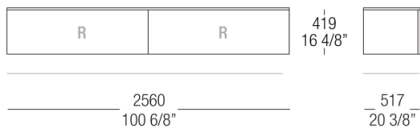

# DIMENSIONS

Hanging sideboard

Low sideboard W. 1920 mm

Hanging sideboard W. 2560 mm

Low sideboard W. 2560 mm

Hanging sideboard W. 1920 mm

Low sideboard W. 1920 mm

Hanging sideboard W. 2560 mm

Low sideboard W. 2560 mm

Low sideboard W. 2560 mm

Hanging sideboard W. 2560 mm

Low sideboard W. 2560 mm

Low sideboard W. 2560 mm

Hanging sideboard W. 2560 mm

Hanging sideboard W. 2560 mm

Low sideboard W. 2560 mm

Hanging sideboard W. 2560 mm

Hanging sideboard W. 2560 mm

Low sideboard W. 2560 mm

High sideboard L. 1280 mm

High sideboard L. 1280 mm

High sideboard L. 1280 mm

High sideboard L. 1280 mm