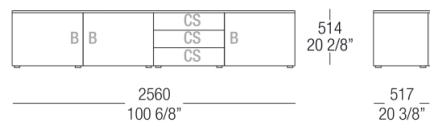

# DIMENSIONS

Hanging sideboard

Low sideboard W. 1920 mm

Hanging sideboard W. 2560 mm

Low sideboard W. 2560 mm

Hanging sideboard W. 1920 mm

Low sideboard W. 1920 mm

Hanging sideboard W. 2560 mm

Low sideboard W. 2560 mm

Low sideboard W. 2560 mm

Hanging sideboard W. 2560 mm

Low sideboard W. 2560 mm

Low sideboard W. 2560 mm

Hanging sideboard W. 2560 mm

Hanging sideboard W. 2560 mm

Low sideboard W. 2560 mm

Hanging sideboard W. 2560 mm

Hanging sideboard W. 2560 mm

Low sideboard W. 2560 mm

High sideboard L. 1280 mm

High sideboard L. 1280 mm

High sideboard L. 1280 mm

High sideboard L. 1280 mm