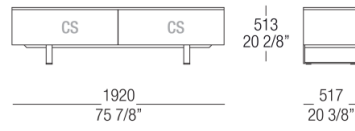

# DIMENSIONS

Hanging sideboard

Low sideboard W. 1920 mm

Hanging sideboard W. 2560 mm

Low sideboard W. 2560 mm

Hanging sideboard W. 1920 mm

Low sideboard W. 1920 mm

Hanging sideboard W. 2560 mm