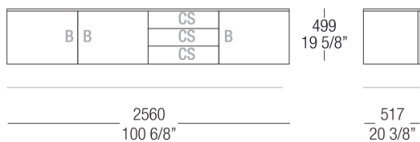

# DIMENSIONS

Hanging sideboard

Low sideboard W. 1920 mm

Hanging sideboard W. 2560 mm

Low sideboard W. 2560 mm

Hanging sideboard W. 1920 mm

Low sideboard W. 1920 mm

Hanging sideboard W. 2560 mm

Low sideboard W. 2560 mm

Low sideboard W. 2560 mm

Hanging sideboard W. 2560 mm

Low sideboard W. 2560 mm

Low sideboard W. 2560 mm

Hanging sideboard W. 2560 mm

Hanging sideboard W. 2560 mm

Low sideboard W. 2560 mm

Hanging sideboard W. 2560 mm

Hanging sideboard W. 2560 mm

Low sideboard W. 2560 mm

High sideboard L. 1280 mm

High sideboard L. 1280 mm

High sideboard L. 1280 mm

High sideboard L. 1280 mm