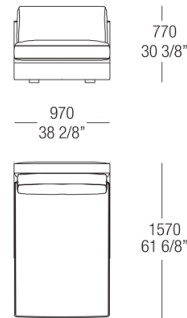

Central chaise Longue W. 970 mm