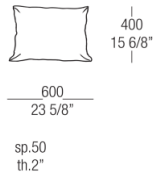

optional cushion to be used in support W. 600 mm