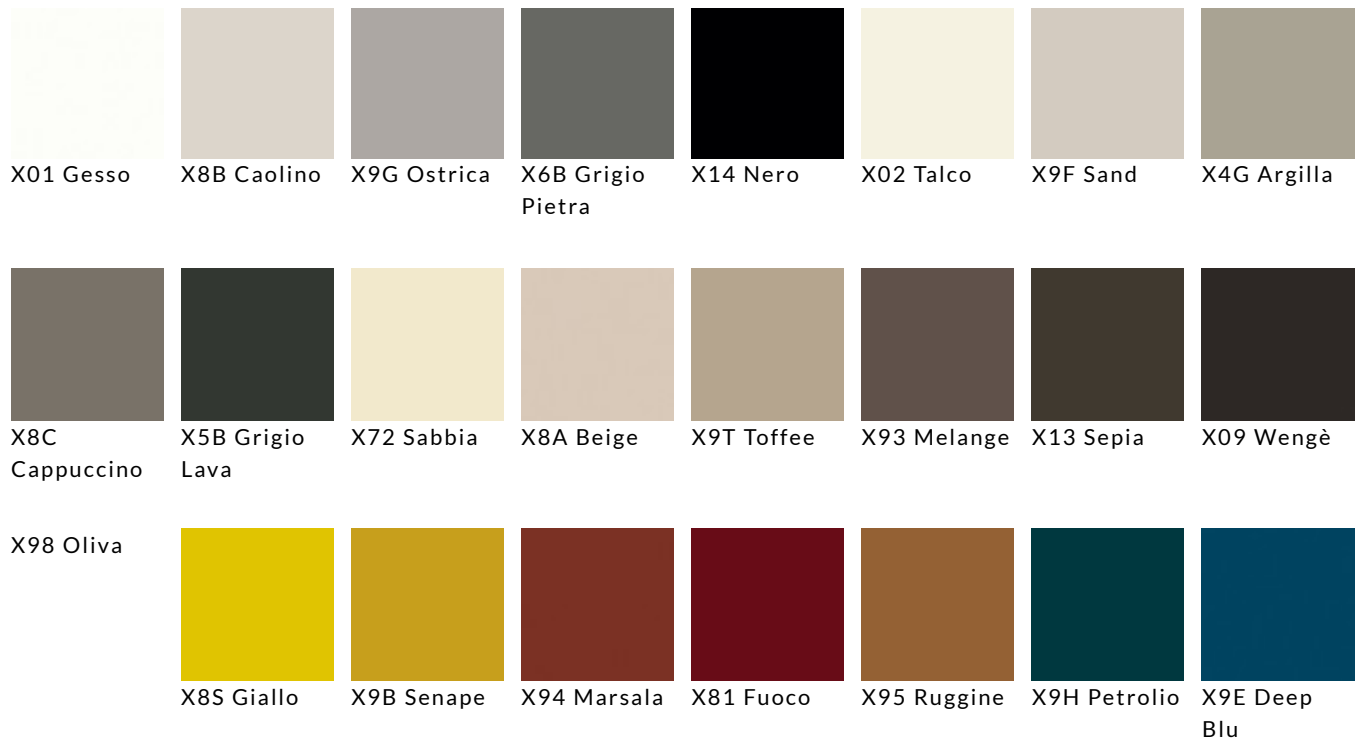

Aluminum painted side support

External structure/flap door/drawers:

- matt veneer or glossy veneer.

Internal structure flap door:

- side panel and back panel glossy lacquered **Marsala L94** or **Ruggine L95**

ALUMINUM SIDE PANEL FINISHINGS

METALS

524
Varnished
Gun metal

528
Varnished
Bronze

EXTERNAL STRUCTURE / FLAP DOOR / DRAWER FINISHINGS

MATT VENEERS

53 Elm grey

51 Black oak

66 Tobacco

62 Ebony

54
Eucalyptus

GLOSSY VENEERS

L62 Ebony

L54
Eucalyptus

TOP FINISHINGS

FROSTED VARNISHED GLASS

MARBLES

DIMENSIONS

High sideboard - Glass top

High sideboard - Marble top

Low sideboard - Glass top

Low sideboard - Marble top