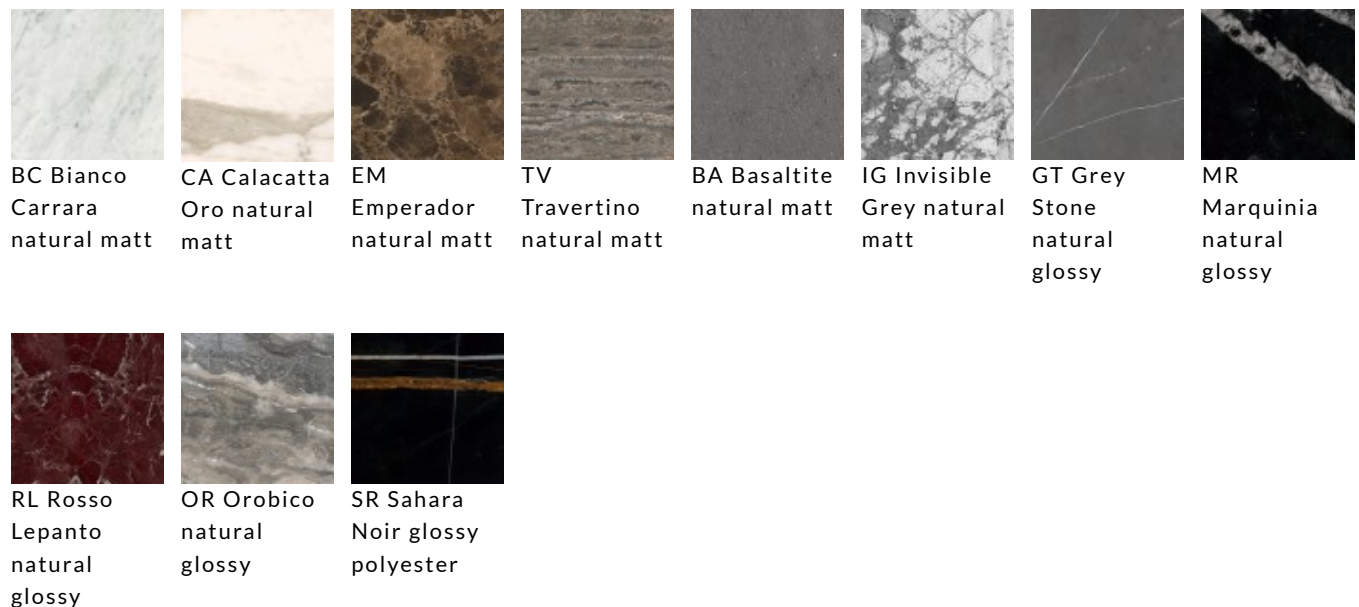

ALUMINUM SIDE PANEL FINISHINGS

METALS

524
Varnished
Gun metal

528
Varnished
Bronze

EXTERNAL STRUCTURE / FLAP DOOR / DRAWER FINISHINGS

MATT VENEERS

53 Elm grey

51 Black oak

66 Tobacco

62 Ebony

54
Eucalyptus

GLOSSY VENEERS

L62 Ebony

L54
Eucalyptus

TOP FINISHINGS

FROSTED VARNISHED GLASS

MARBLES

DIMENSIONS

High sideboard - Glass top

High sideboard - Marble top

Low sideboard - Glass top

Low sideboard - Marble top