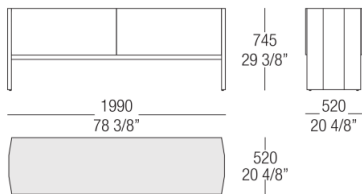

- base and top in the same veneer as the external structure, matt

Shaped top:

- frosted glass th. 5 mm (2/8")

- marble th. 20 mm (6/8")

Available the version with fixed front for double-sided use.

DESIGNER

MARBLES

DIMENSIONS

High sideboard - Glass top

High sideboard - Marble top

Low sideboard - Glass top

Low sideboard - Marble top