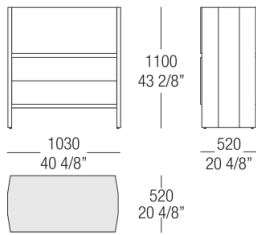

- base and top in the same veneer as the external structure, matt

Shaped top:

- frosted glass th. 5 mm (2/8")

- marble th. 20 mm (6/8")

Available the version with fixed front for double-sided use.

DESIGNER

MARBLES

DIMENSIONS

High sideboard - Glass top

High sideboard - Marble top

Low sideboard - Glass top

Low sideboard - Marble top