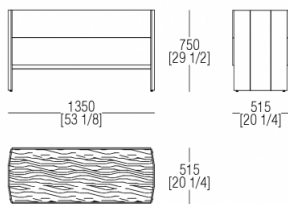

Night table W. 870 wood top

Night table W. 870 marble top

Chest of drawers W. 1350 wood top

Chest of drawers W. 1350 marble top

Chest of drawers W. 1350 wood top

Chest of drawers W. 1350 marble top