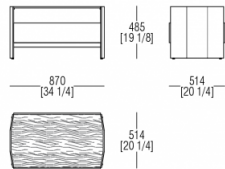

54
Eucalyptus

BEDSIDE GLASS SHELF FINISHINGS

TRANSPARENT GLASS

V00 Extra
light

V05 Fumé

DIMENSIONS

Night table W. 710 wood top

Night table W. 710 marble top

Night table W. 870 wood top

Night table W. 870 marble top

Chest of drawers W. 1350 wood top

Chest of drawers W. 1350 marble top

Chest of drawers W. 1350 wood top

Chest of drawers W. 1350 marble top