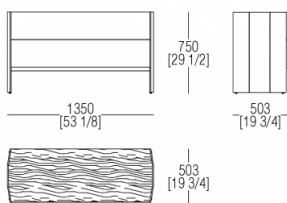

Chest of drawers W. 1350 wood top