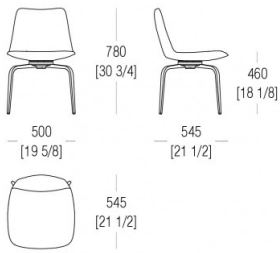

50 Rovere
cenere

53 Elm grey

51 Black oak

66 Tobacco

54
Eucalyptus

DIMENSIONS

Chair with metal swivel base

Chair with wood fixed base