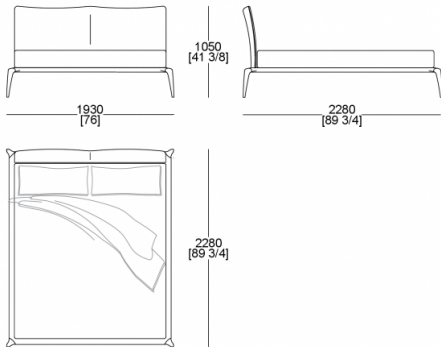

50 Rovere
cenere

53 Elm grey

51 Black oak

66 Tobacco

54
Eucalyptus

DIMENSIONS

Bed (mattress W. 1750 x D. 2000 mm)

Bed (mattress W. 1930 x D. 2020 mm)