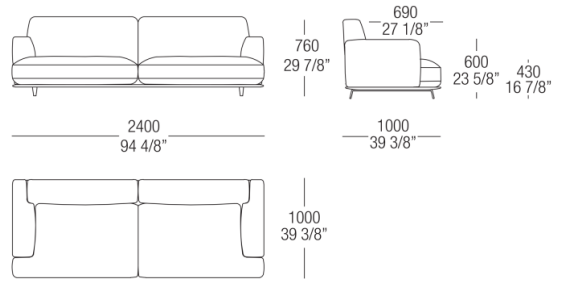

524

Varnished
Gun metal

DIMENSIONS

Sofa W. 2000 mm

Sofa W. 2400 mm

Sofa W. 2800 mm