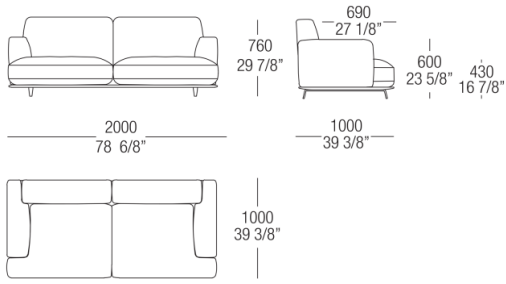

524

Varnished
Gun metal

DIMENSIONS

Sofa W. 2000 mm

Sofa W. 2400 mm

Sofa W. 2800 mm