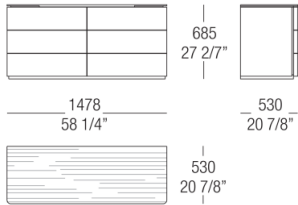

524

Varnished

Gun metal

DIMENSIONS

Night table with essence top

Night table with marble top

Chest of drawers with essence top

Chest of drawers with marble top