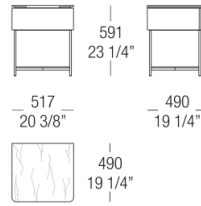

524

Varnished

Gun metal

DIMENSIONS

Night table with essence top

Night table with marble top

Chest of drawers with essence top

Chest of drawers with marble top