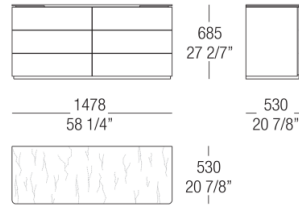

524

Varnished

Gun metal

DIMENSIONS

Night table with essence top

Night table with marble top

Chest of drawers with essence top

Chest of drawers with marble top