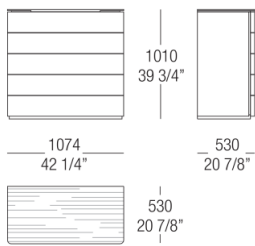

Chest of drawers with essence top