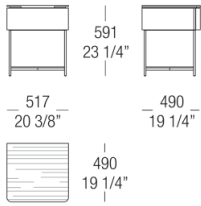

524

Varnished

Gun metal

DIMENSIONS

Night table with essence top

Night table with marble top

Chest of drawers with essence top

Chest of drawers with marble top