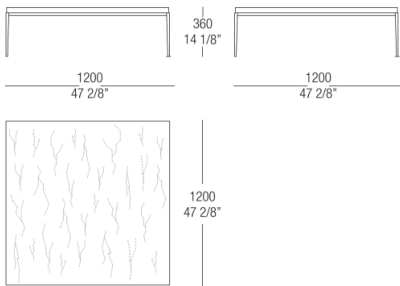

Small table W. 530 lacquered top

Small table W. 530 wood top

Small table W. 530 glass top

Small table W. 530 marble top

Small table W. 1200 glass top

Small table W. 1200 wood top

Small table W. 1200 glass top

Small table W. 1200 marble top

Small table W. 1200 lacquered top

Small table W. 1200 wood top

Small table W. 1200 glass top

Small table W. 1200 marble top

Small table W. 1500 lacquered top

Small table W. 1500 wood top

Small table W. 1500 glass top

Small table W. 1500 marble top

High sideboard

Showcase

Low sideboard

Low hanging sideboard