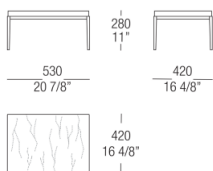

54
Eucalyptus

BASE FINISHINGS

METALS

524

Varnished

Gun metal

DIMENSIONS

Small table W. 420 wood top

Small table W. 530 lacquered top

Small table W. 530 wood top

Small table W. 530 glass top

Small table W. 530 marble top

Small table W. 1200 glass top

Small table W. 1200 wood top

Small table W. 1200 glass top

Small table W. 1200 marble top

Small table W. 1200 lacquered top

Small table W. 1200 wood top

Small table W. 1200 glass top

Small table W. 1200 marble top

Small table W. 1500 lacquered top

Small table W. 1500 wood top

Small table W. 1500 glass top

Small table W. 1500 marble top

High sideboard

Showcase

Low sideboard

Low hanging sideboard