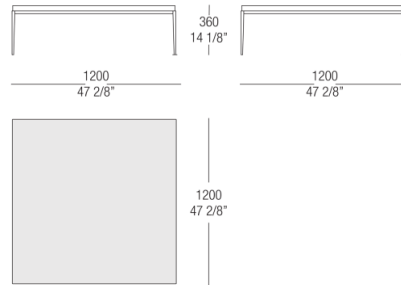

Small table W. 530 lacquered top

Small table W. 530 wood top

Small table W. 530 glass top

Small table W. 530 marble top

Small table W. 1200 glass top

Small table W. 1200 wood top

Small table W. 1200 glass top

Small table W. 1200 marble top

Small table W. 1200 lacquered top

Small table W. 1200 wood top

Small table W. 1200 glass top

Small table W. 1200 marble top

Small table W. 1500 lacquered top

Small table W. 1500 wood top

Small table W. 1500 glass top

Small table W. 1500 marble top

High sideboard

Showcase

Low sideboard

Low hanging sideboard