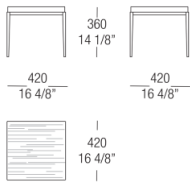

54
Eucalyptus

BASE FINISHINGS

METALS

524

Varnished

Gun metal

DIMENSIONS

Small table W. 420 wood top

Small table W. 530 lacquered top

Small table W. 530 wood top

Small table W. 530 glass top

Small table W. 530 marble top

Small table W. 1200 glass top

Small table W. 1200 wood top

Small table W. 1200 glass top

Small table W. 1200 marble top

Small table W. 1200 lacquered top

Small table W. 1200 wood top

Small table W. 1200 glass top

Small table W. 1200 marble top

Small table W. 1500 lacquered top

Small table W. 1500 wood top