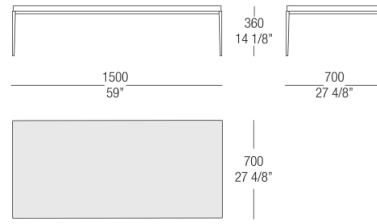

Small table W. 530 lacquered top

Small table W. 530 wood top

Small table W. 530 glass top

Small table W. 530 marble top

Small table W. 1200 glass top

Small table W. 1200 wood top

Small table W. 1200 glass top

Small table W. 1200 marble top

Small table W. 1200 lacquered top

Small table W. 1200 wood top

Small table W. 1200 glass top

Small table W. 1200 marble top

Small table W. 1500 lacquered top

Small table W. 1500 wood top

Small table W. 1500 glass top

Small table W. 1500 marble top

High sideboard

Showcase

Low sideboard

Low hanging sideboard