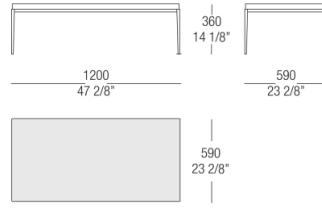

54
Eucalyptus

BASE FINISHINGS

METALS

524

Varnished

Gun metal

DIMENSIONS

Small table W. 420 wood top

Small table W. 530 lacquered top

Small table W. 530 wood top

Small table W. 530 glass top

Small table W. 530 marble top

Small table W. 1200 glass top

Small table W. 1200 wood top

Small table W. 1200 glass top

Small table W. 1200 marble top

Small table W. 1200 lacquered top

Small table W. 1200 wood top

Small table W. 1200 glass top

Small table W. 1200 marble top

Small table W. 1500 lacquered top

Small table W. 1500 wood top

Small table W. 1500 glass top

Small table W. 1500 marble top

High sideboard

Showcase

Low sideboard

Low hanging sideboard