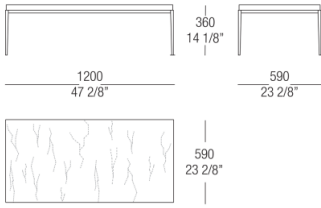

Small table W. 530 lacquered top

Small table W. 530 wood top

Small table W. 530 glass top

Small table W. 530 marble top

Small table W. 1200 glass top

Small table W. 1200 wood top

Small table W. 1200 glass top

Small table W. 1200 marble top

Small table W. 1200 lacquered top

Small table W. 1200 wood top

Small table W. 1200 glass top

Small table W. 1200 marble top

Small table W. 1500 lacquered top

Small table W. 1500 wood top

Small table W. 1500 glass top

Small table W. 1500 marble top

High sideboard

Showcase

Low sideboard

Low hanging sideboard