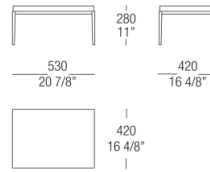

54
Eucalyptus

BASE FINISHINGS

METALS

524

Varnished

Gun metal

DIMENSIONS

Small table W. 420 wood top

Small table W. 530 lacquered top

Small table W. 530 wood top

Small table W. 530 glass top

Small table W. 530 marble top

Small table W. 1200 glass top

Small table W. 1200 wood top

Small table W. 1200 glass top

Small table W. 1200 marble top

Small table W. 1200 lacquered top

Small table W. 1200 wood top

Small table W. 1200 glass top

Small table W. 1200 marble top

Small table W. 1500 lacquered top

Small table W. 1500 wood top