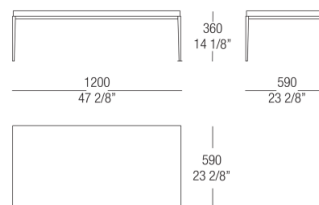

54
Eucalyptus

BASE FINISHINGS

METALS

524

Varnished

Gun metal

DIMENSIONS

Small table W. 420 wood top

Small table W. 530 lacquered top

Small table W. 530 wood top

Small table W. 530 glass top

Small table W. 530 marble top

Small table W. 1200 glass top

Small table W. 1200 wood top

Small table W. 1200 glass top

Small table W. 1200 marble top

Small table W. 1200 lacquered top

Small table W. 1200 wood top

Small table W. 1200 glass top

Small table W. 1200 marble top

Small table W. 1500 lacquered top

Small table W. 1500 wood top

Small table W. 1500 glass top

Small table W. 1500 marble top

High sideboard

Showcase

Low sideboard

Low hanging sideboard