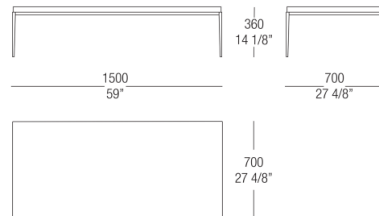

Small table W. 530 lacquered top

Small table W. 530 wood top

Small table W. 530 glass top

Small table W. 530 marble top

Small table W. 1200 glass top

Small table W. 1200 wood top

Small table W. 1200 glass top

Small table W. 1200 marble top

Small table W. 1200 lacquered top

Small table W. 1200 wood top

Small table W. 1200 glass top

Small table W. 1200 marble top

Small table W. 1500 lacquered top

Small table W. 1500 wood top

Small table W. 1500 glass top

Small table W. 1500 marble top

High sideboard

Showcase

Low sideboard

Low hanging sideboard