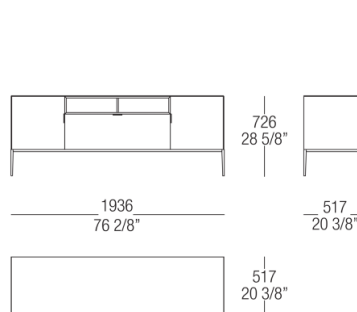

Small table W. 530 lacquered top

Small table W. 530 wood top

Small table W. 530 glass top

Small table W. 530 marble top

Small table W. 1200 glass top

Small table W. 1200 wood top

Small table W. 1200 glass top

Small table W. 1200 marble top

Small table W. 1200 lacquered top

Small table W. 1200 wood top

Small table W. 1200 glass top

Small table W. 1200 marble top

Small table W. 1500 lacquered top

Small table W. 1500 wood top

Small table W. 1500 glass top

Small table W. 1500 marble top

High sideboard

Showcase

Low sideboard

Low hanging sideboard