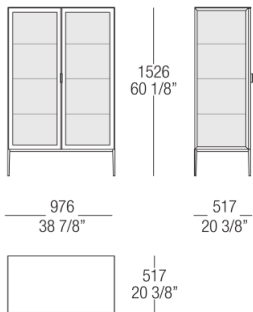

Small table W. 530 lacquered top

Small table W. 530 wood top

Small table W. 530 glass top

Small table W. 530 marble top

Small table W. 1200 glass top

Small table W. 1200 wood top

Small table W. 1200 glass top

Small table W. 1200 marble top

Small table W. 1200 lacquered top

Small table W. 1200 wood top

Small table W. 1200 glass top

Small table W. 1200 marble top

Small table W. 1500 lacquered top

Small table W. 1500 wood top

Small table W. 1500 glass top

Small table W. 1500 marble top

High sideboard

Showcase

Low sideboard

Low hanging sideboard