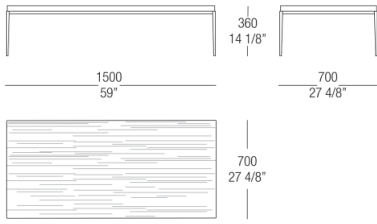

Small table W. 530 lacquered top

Small table W. 530 wood top

Small table W. 530 glass top

Small table W. 530 marble top

Small table W. 1200 glass top

Small table W. 1200 wood top

Small table W. 1200 glass top

Small table W. 1200 marble top

Small table W. 1200 lacquered top

Small table W. 1200 wood top

Small table W. 1200 glass top

Small table W. 1200 marble top

Small table W. 1500 lacquered top

Small table W. 1500 wood top

Small table W. 1500 glass top

Small table W. 1500 marble top

High sideboard

Showcase

Low sideboard

Low hanging sideboard