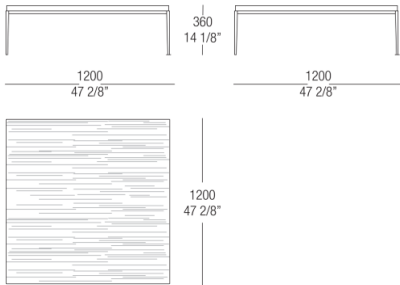

54
Eucalyptus

BASE FINISHINGS

METALS

524

Varnished

Gun metal

DIMENSIONS

Small table W. 420 wood top

Small table W. 530 lacquered top

Small table W. 530 wood top

Small table W. 530 glass top

Small table W. 530 marble top

Small table W. 1200 glass top

Small table W. 1200 wood top

Small table W. 1200 glass top

Small table W. 1200 marble top

Small table W. 1200 lacquered top

Small table W. 1200 wood top

Small table W. 1200 glass top

Small table W. 1200 marble top

Small table W. 1500 lacquered top

Small table W. 1500 wood top

Small table W. 1500 glass top

Small table W. 1500 marble top

High sideboard

Showcase

Low sideboard

Low hanging sideboard