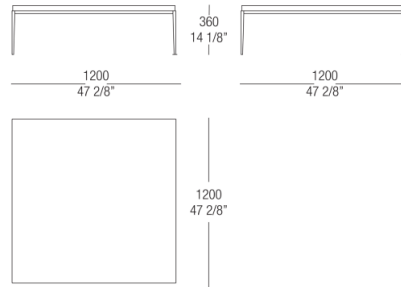

54
Eucalyptus

BASE FINISHINGS

METALS

524

Varnished

Gun metal

DIMENSIONS

Small table W. 420 wood top

Small table W. 530 lacquered top

Small table W. 530 wood top

Small table W. 530 glass top

Small table W. 530 marble top

Small table W. 1200 glass top

Small table W. 1200 wood top

Small table W. 1200 glass top

Small table W. 1200 marble top

Small table W. 1200 lacquered top

Small table W. 1200 wood top

Small table W. 1200 glass top

Small table W. 1200 marble top

Small table W. 1500 lacquered top

Small table W. 1500 wood top

Small table W. 1500 glass top

Small table W. 1500 marble top

High sideboard

Showcase

Low sideboard

Low hanging sideboard