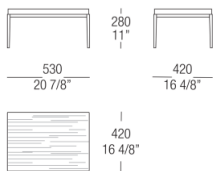

54
Eucalyptus

BASE FINISHINGS

METALS

524

Varnished

Gun metal

DIMENSIONS

Small table W. 420 wood top

Small table W. 530 lacquered top

Small table W. 530 wood top

Small table W. 530 glass top

Small table W. 530 marble top

Small table W. 1200 glass top

Small table W. 1200 wood top

Small table W. 1200 glass top