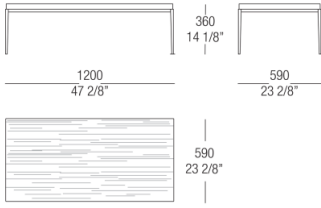

54
Eucalyptus

BASE FINISHINGS

METALS

524

Varnished

Gun metal

DIMENSIONS

Small table W. 420 wood top

Small table W. 530 lacquered top

Small table W. 530 wood top

Small table W. 530 glass top

Small table W. 530 marble top

Small table W. 1200 glass top

Small table W. 1200 wood top

Small table W. 1200 glass top

Small table W. 1200 marble top

Small table W. 1200 lacquered top

Small table W. 1200 wood top

Small table W. 1200 glass top

Small table W. 1200 marble top

Small table W. 1500 lacquered top

Small table W. 1500 wood top

Small table W. 1500 glass top

Small table W. 1500 marble top

High sideboard

Showcase

Low sideboard

Low hanging sideboard