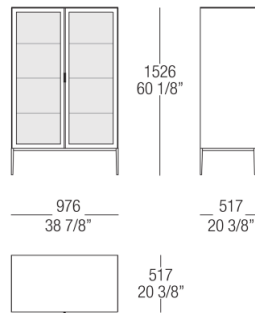

Small table W. 530 lacquered top

Small table W. 530 wood top

Small table W. 530 glass top

Small table W. 530 marble top

Small table W. 1200 glass top

Small table W. 1200 wood top

Small table W. 1200 glass top

Small table W. 1200 marble top

Small table W. 1200 lacquered top

Small table W. 1200 wood top

Small table W. 1200 glass top

Small table W. 1200 marble top

Small table W. 1500 lacquered top

Small table W. 1500 wood top

Small table W. 1500 glass top

Small table W. 1500 marble top

High sideboard

Showcase

Low sideboard

Low hanging sideboard