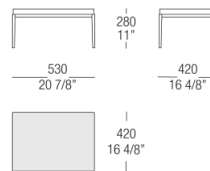

54
Eucalyptus

BASE FINISHINGS

METALS

524

Varnished

Gun metal

DIMENSIONS

Small table W. 420 wood top

Small table W. 530 lacquered top

Small table W. 530 wood top

Small table W. 530 glass top

Small table W. 530 marble top

Small table W. 1200 glass top

Small table W. 1200 wood top

Small table W. 1200 glass top

Small table W. 1200 marble top

Small table W. 1200 lacquered top

Small table W. 1200 wood top

Small table W. 1200 glass top

Small table W. 1200 marble top

Small table W. 1500 lacquered top

Small table W. 1500 wood top