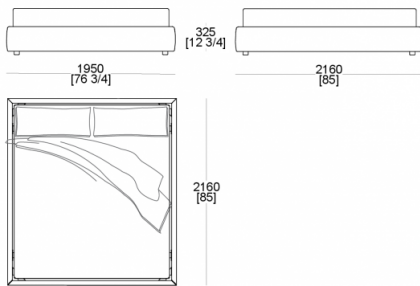

HAD Tigre

NUBUCK

HN3 Leone

HN2
Rinoceronte

HN1 Orso
bruno

DIMENSIONS

Bed (mattress W. 1600 x D. 2000 mm)

Bed (mattress W. 1600 x D. 2100 mm)

Bed (mattress W. 1800 x D. 2100 mm)

Bed (mattress W. 1800 x D. 2100 mm)

Bed king size (mattress W. 1930 x D. 2020 mm)