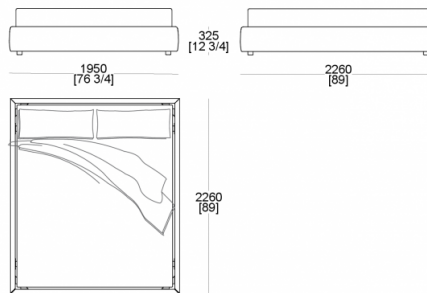

HAD Tigre

NUBUCK

HN3 Leone

HN2
Rinoceronte

HN1 Orso
bruno

DIMENSIONS

Bed (mattress W. 1600 x D. 2000 mm)

Bed (mattress W. 1600 x D. 2100 mm)

Bed (mattress W. 1800 x D. 2100 mm)

Bed (mattress W. 1800 x D. 2100 mm)

Bed king size (mattress W. 1930 x D. 2020 mm)