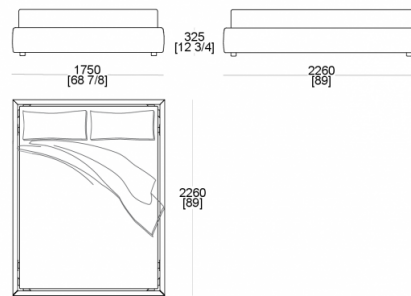

HAD Tigre

NUBUCK

HN3 Leone

HN2
Rinoceronte

HN1 Orso
bruno

DIMENSIONS

Bed (mattress W. 1600 x D. 2000 mm)

Bed (mattress W. 1600 x D. 2100 mm)

Bed (mattress W. 1800 x D. 2100 mm)

Bed (mattress W. 1800 x D. 2100 mm)

Bed king size (mattress W. 1930 x D. 2020 mm)