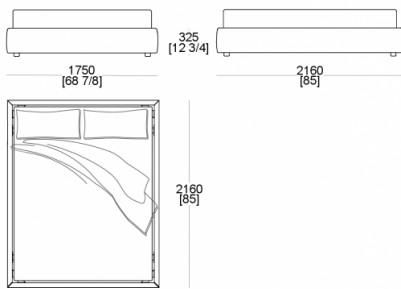

HAD Tigre

NUBUCK

HN3 Leone

HN2
Rinoceronte

HN1 Orso
bruno

DIMENSIONS

Bed (mattress W. 1600 x D. 2000 mm)

Bed (mattress W. 1600 x D. 2100 mm)

Bed (mattress W. 1800 x D. 2100 mm)

Bed (mattress W. 1800 x D. 2100 mm)

Bed king size (mattress W. 1930 x D. 2020 mm)