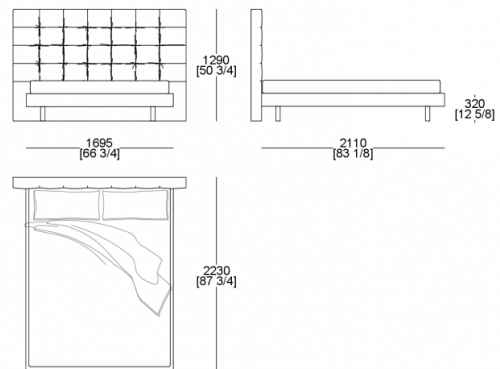

# DIMENSIONS

Raisable bedspring (mattress W. 1600 x D. 2000 mm)

Bed (mattress W. 1600 x D. 2000 mm)

Bed (mattress W. 1800 x D. 2000 mm)

Bed (mattress W. 1600 x D. 2100 mm)

Bed (mattress W. 1800 x D. 2100 mm)

Bed king size (mattress W. 1930 x D. 2020 mm)