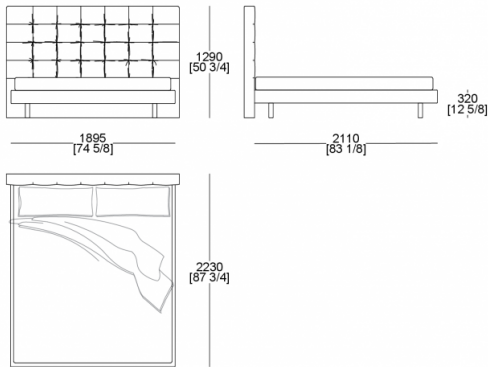

# DIMENSIONS

Raisable bedspring (mattress W. 1600 x D. 2000 mm)

Bed (mattress W. 1600 x D. 2000 mm)

Bed (mattress W. 1800 x D. 2000 mm)

Bed (mattress W. 1600 x D. 2100 mm)

Bed (mattress W. 1800 x D. 2100 mm)

Bed king size (mattress W. 1930 x D. 2020 mm)