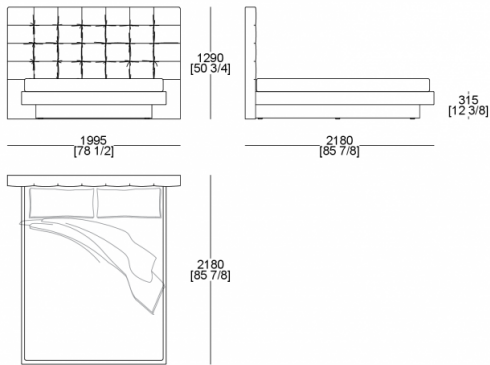

# DIMENSIONS

Raisable bedspring (mattress W. 1600 x D. 2000 mm)

Bed (mattress W. 1600 x D. 2000 mm)

Bed (mattress W. 1800 x D. 2000 mm)

Bed (mattress W. 1600 x D. 2100 mm)

Bed (mattress W. 1800 x D. 2100 mm)

Bed king size (mattress W. 1930 x D. 2020 mm)