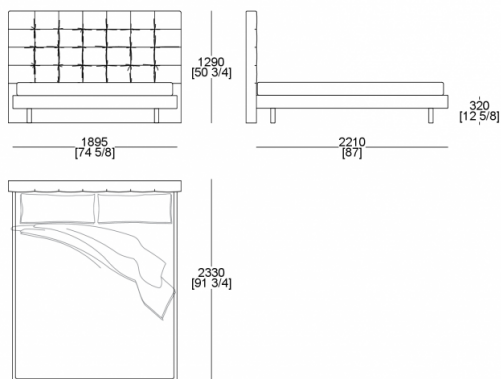

# DIMENSIONS

Raisable bedspring (mattress W. 1600 x D. 2000 mm)

Bed (mattress W. 1600 x D. 2000 mm)

Bed (mattress W. 1800 x D. 2000 mm)

Bed (mattress W. 1600 x D. 2100 mm)

Bed (mattress W. 1800 x D. 2100 mm)

Bed king size (mattress W. 1930 x D. 2020 mm)