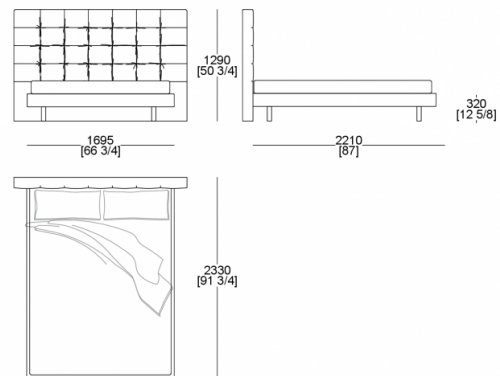

# DIMENSIONS

Raisable bedspring (mattress W. 1600 x D. 2000 mm)

Bed (mattress W. 1600 x D. 2000 mm)

Bed (mattress W. 1800 x D. 2000 mm)

Bed (mattress W. 1600 x D. 2100 mm)

Bed (mattress W. 1800 x D. 2100 mm)

Bed king size (mattress W. 1930 x D. 2020 mm)