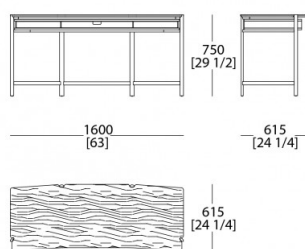

MATT VENEERS

51 Black oak

METAL BASE FINISHING

METALS

528
Varnished
Bronze

DIMENSIONS

Writing desk with wood top

Writing desk with marble top