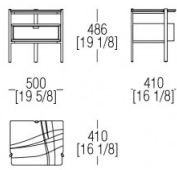

METAL BASE FINISHINGS

METALS

528
Varnished
Bronze

DIMENSIONS

Night table W. 500 mm

Night table W. 700 mm

Chest of drawers