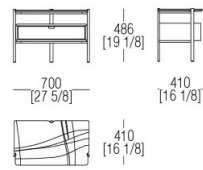

METAL BASE FINISHINGS

METALS

528
Varnished
Bronze

DIMENSIONS

Night table W. 500 mm

Night table W. 700 mm

Chest of drawers